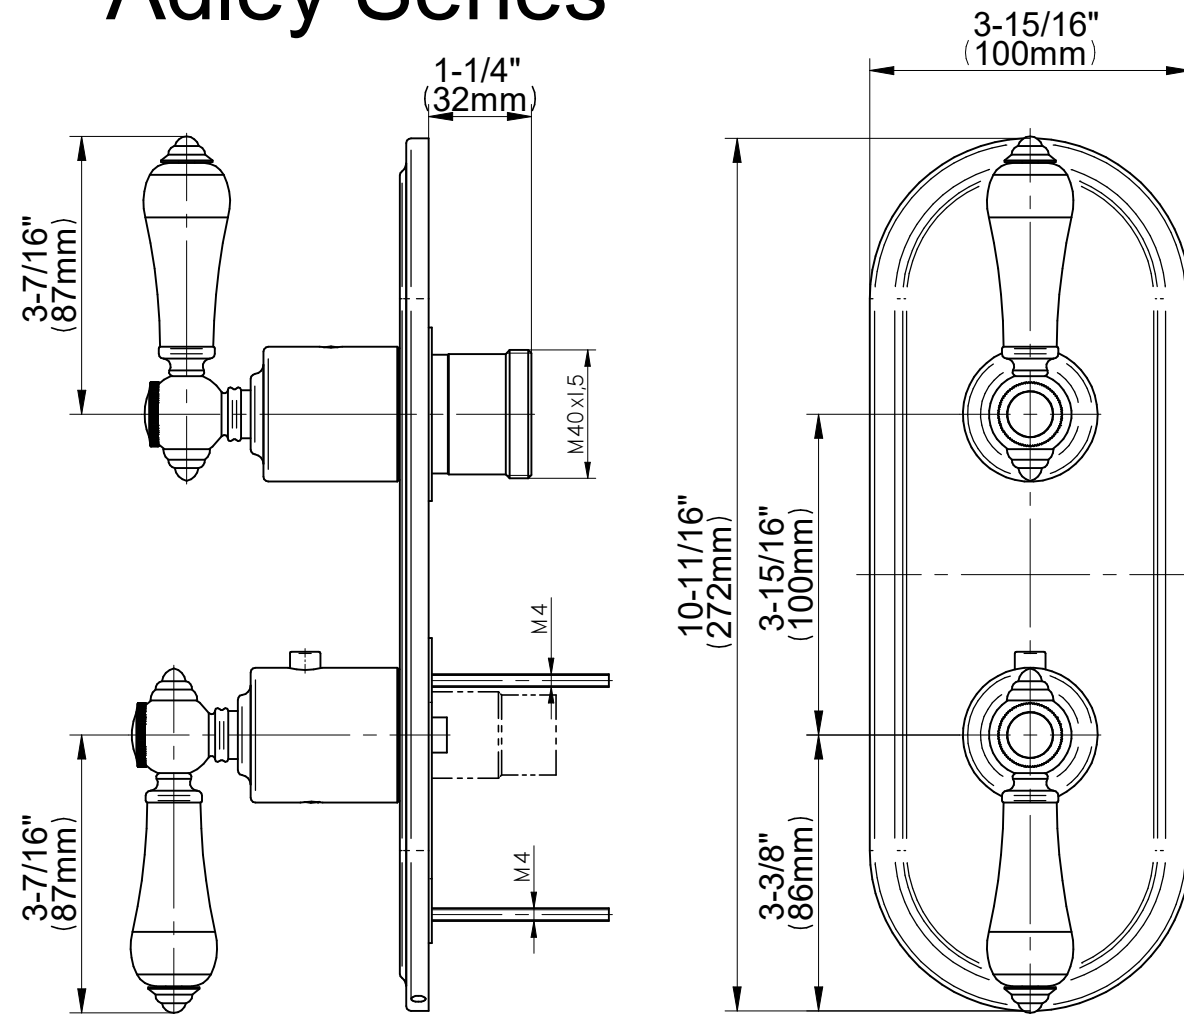

E-8086-LC1E0-**-T

Adley Series

GRAFF[®]
Art of Bath