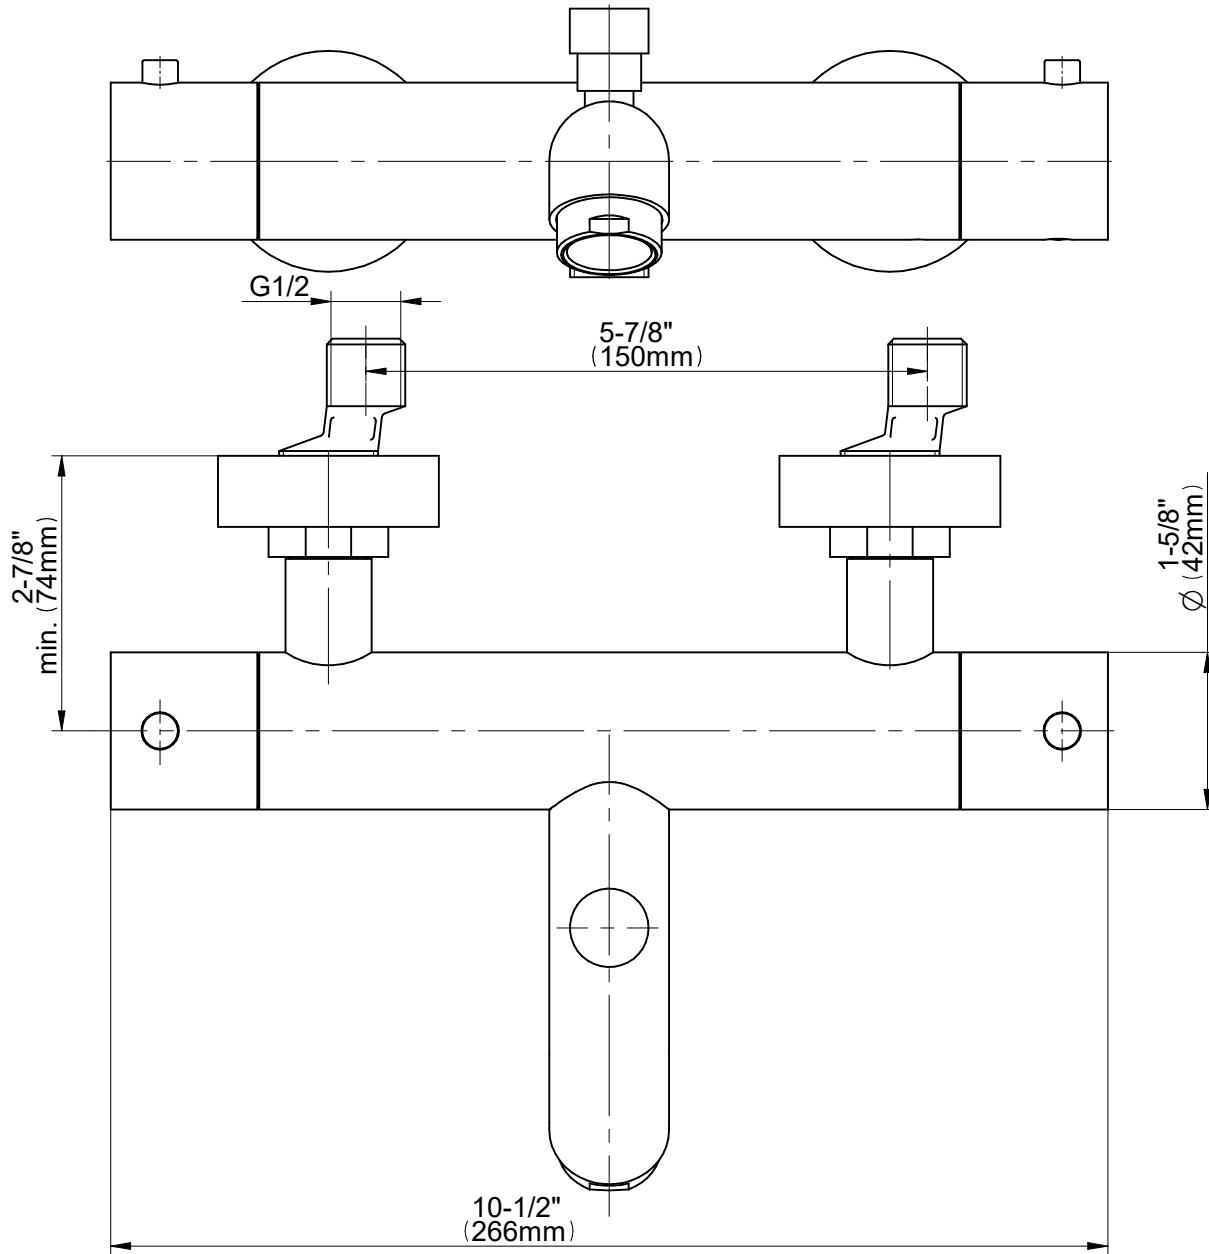

EX-6185-RKT1-**

CAMEO Series

GRAFF[®]
Art of Bath