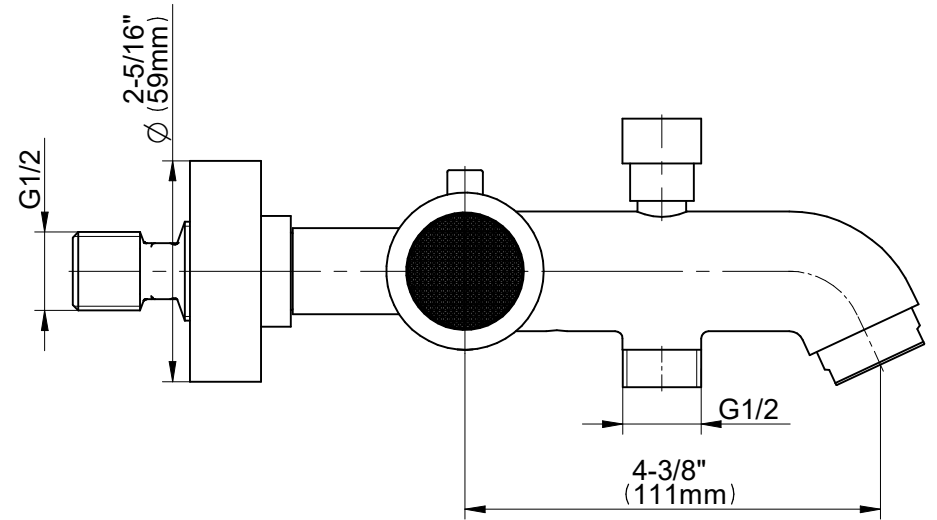

EX-6185-RKT1-**

CAMEO Series

GRAFF[®]
Art of Bath