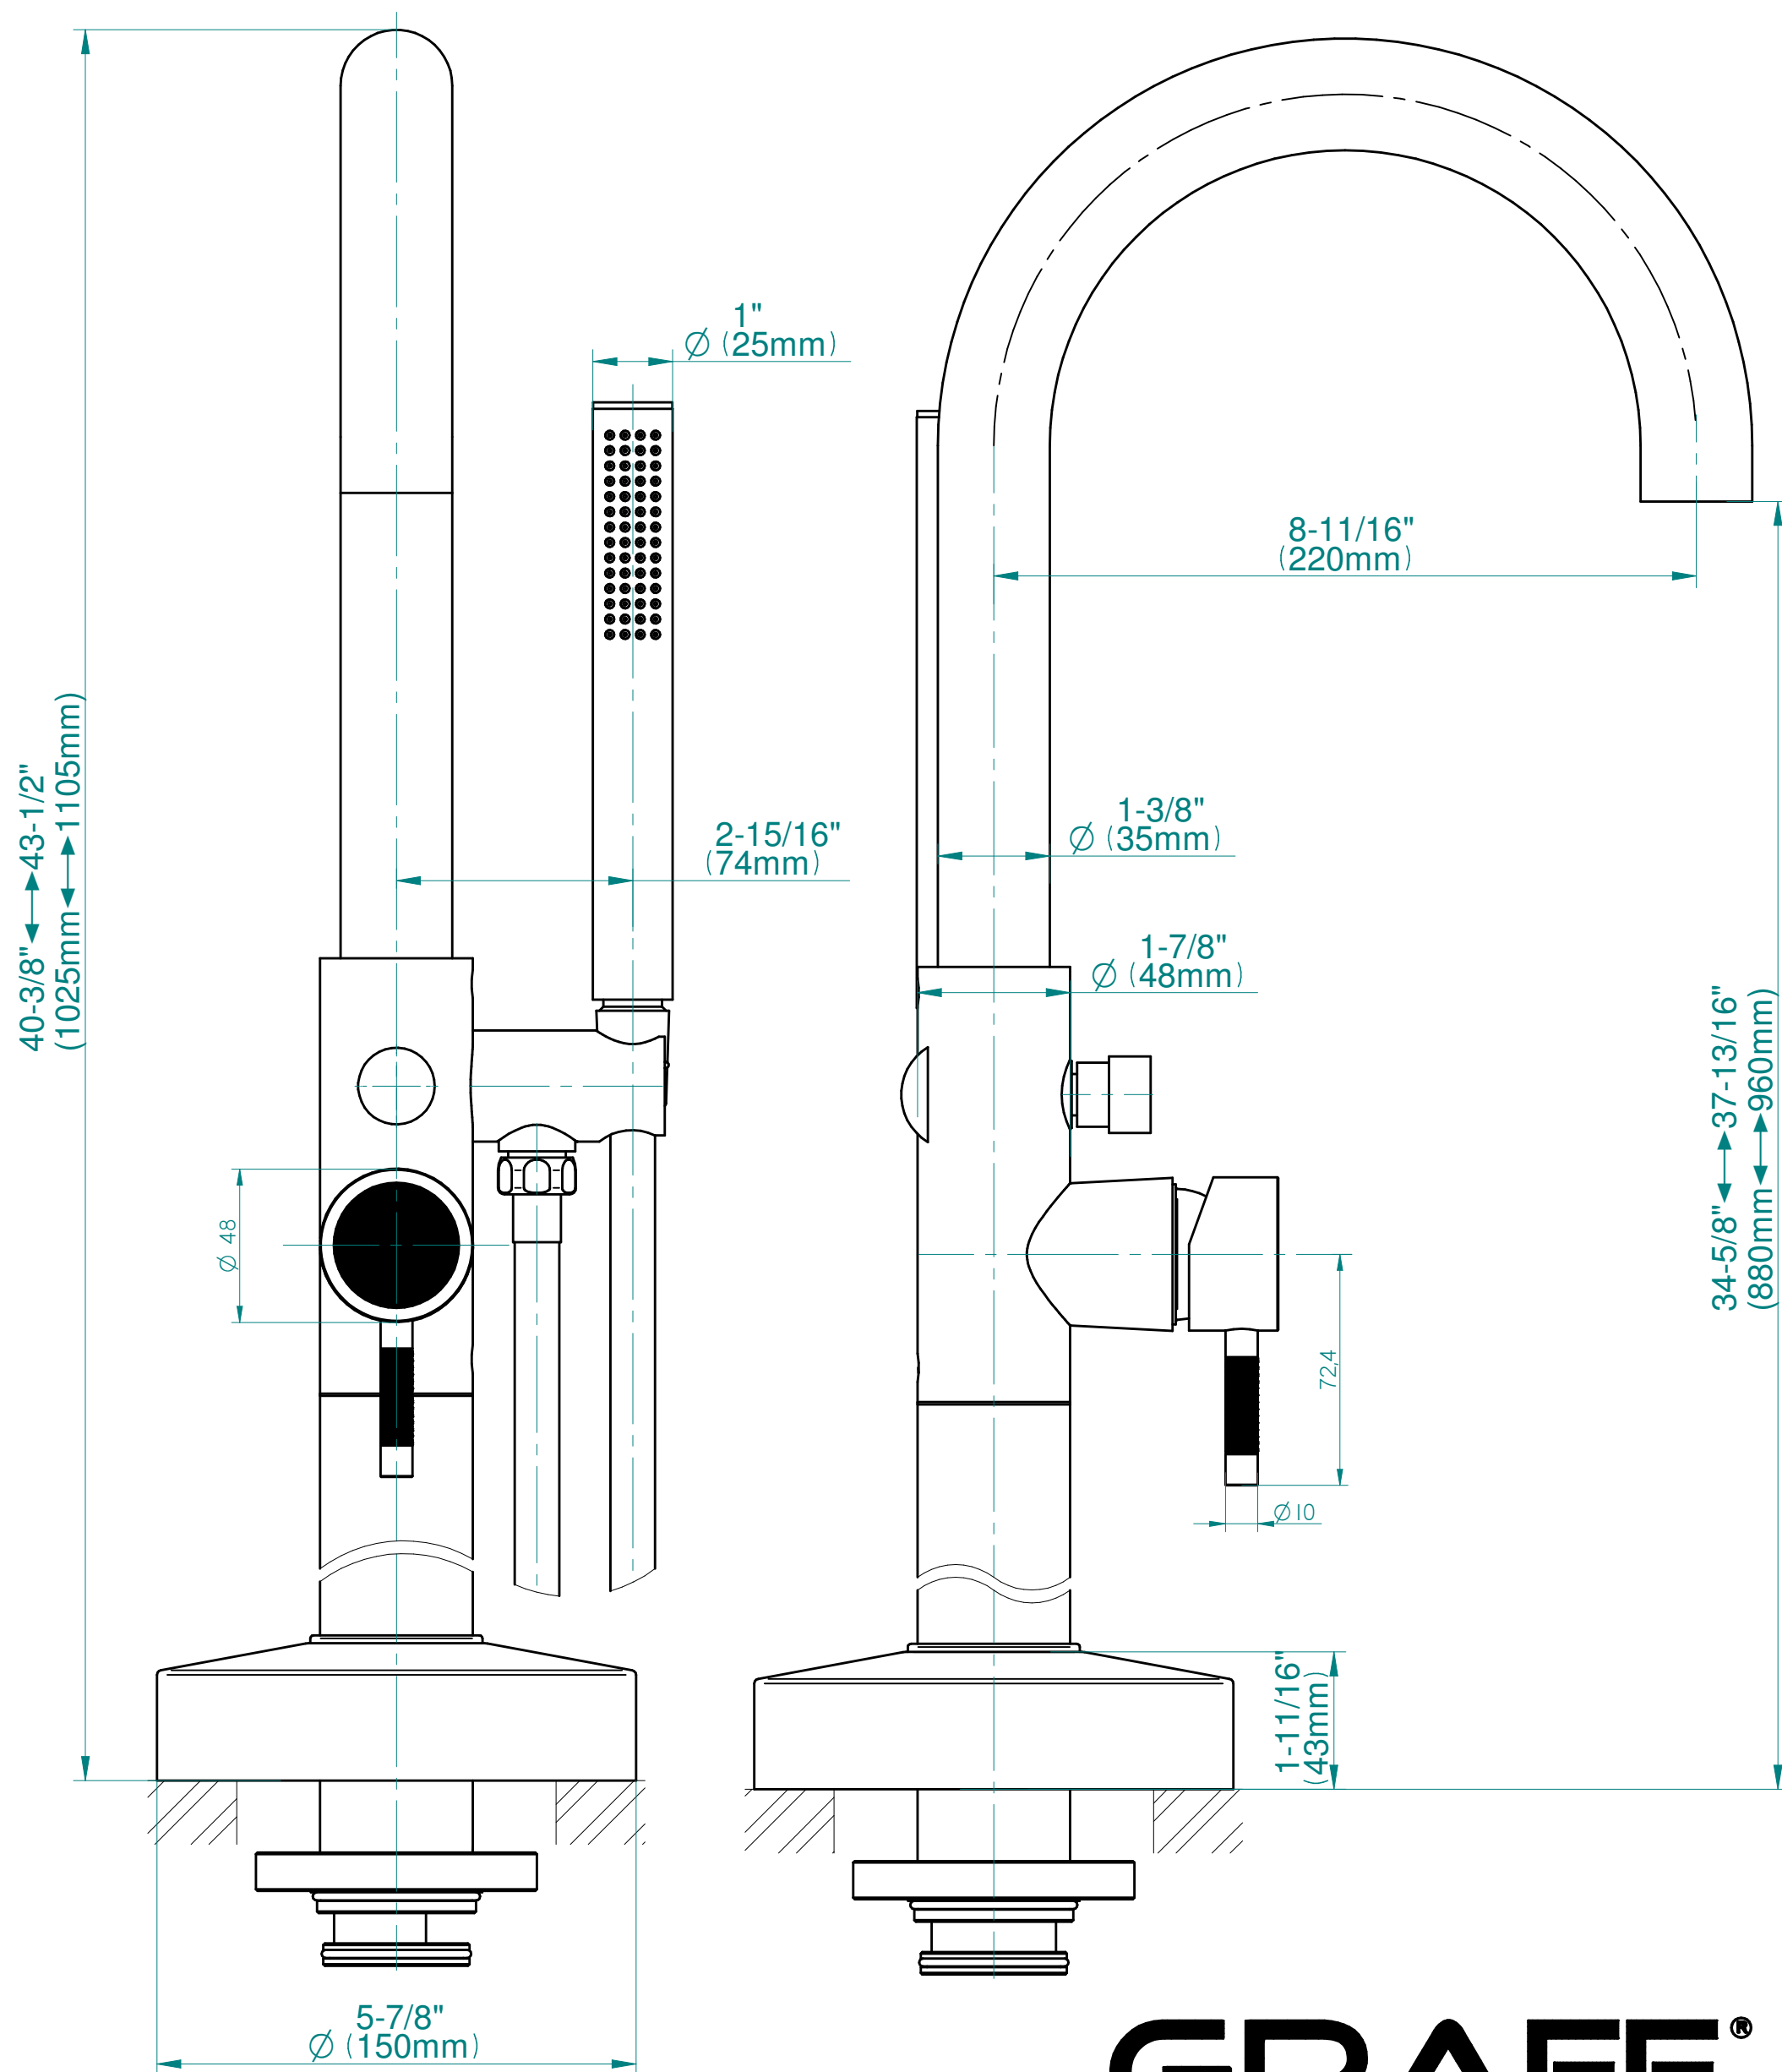

G-1752-LM69N-T

CAMEO Series

GRAFF®
Art of Bath