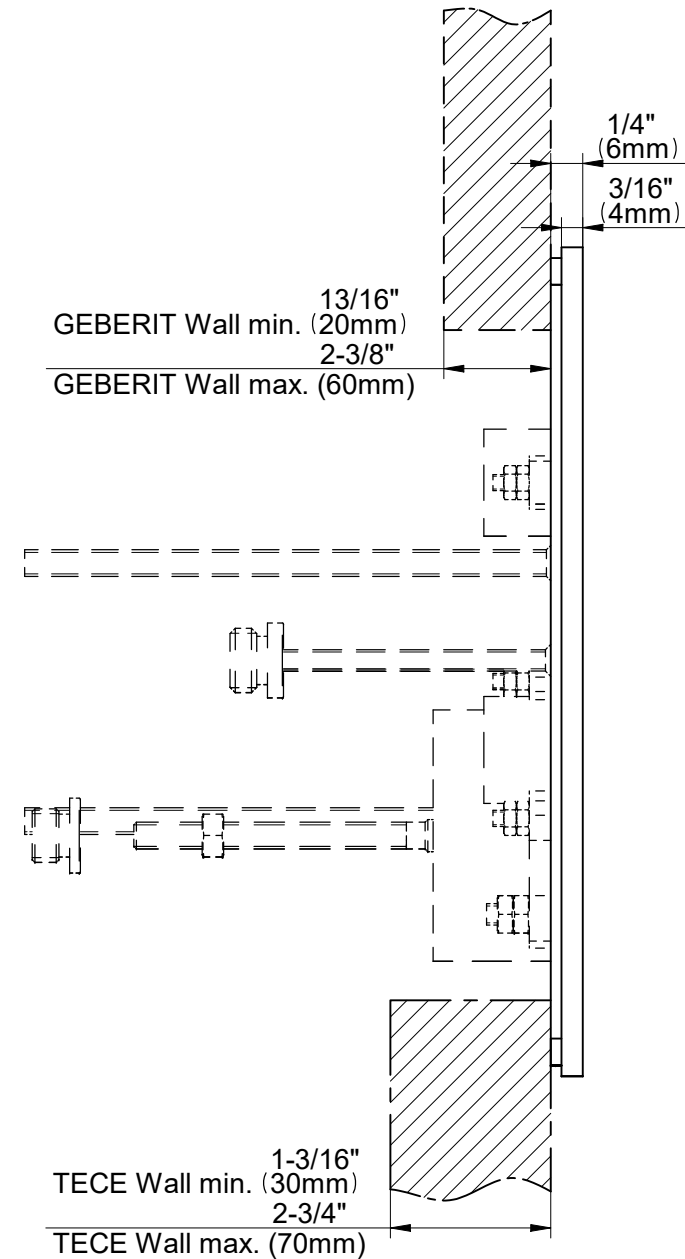

G-0003

Flush Plate Series

GRAFF[®]

Art of Bath