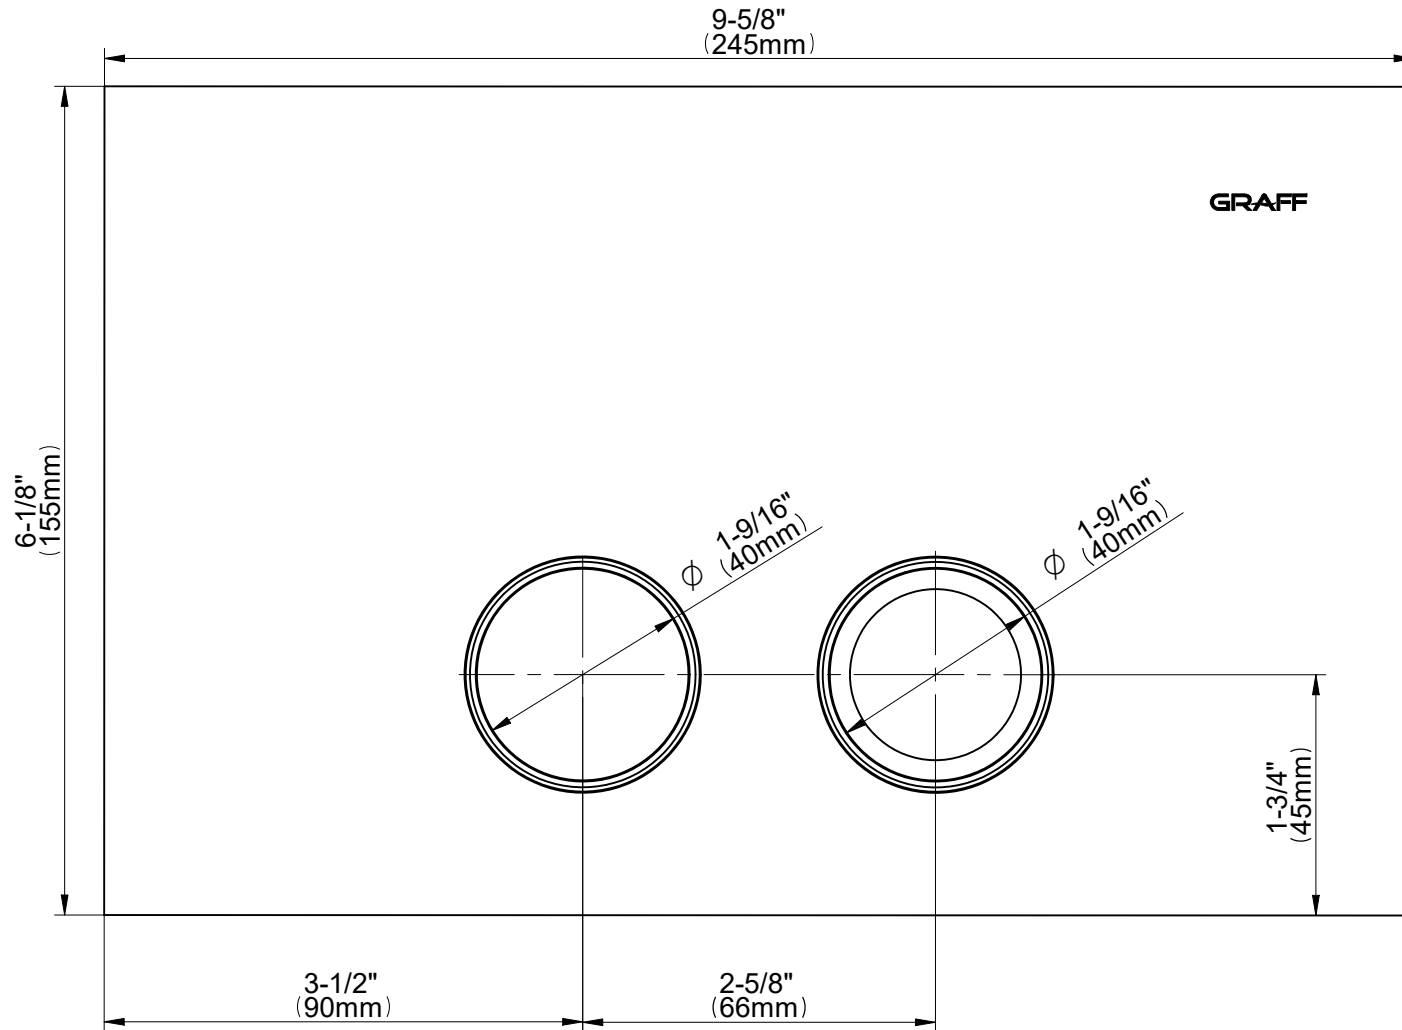

G-0003

Flush Plate Series

GRAFF[®]

Art of Bath