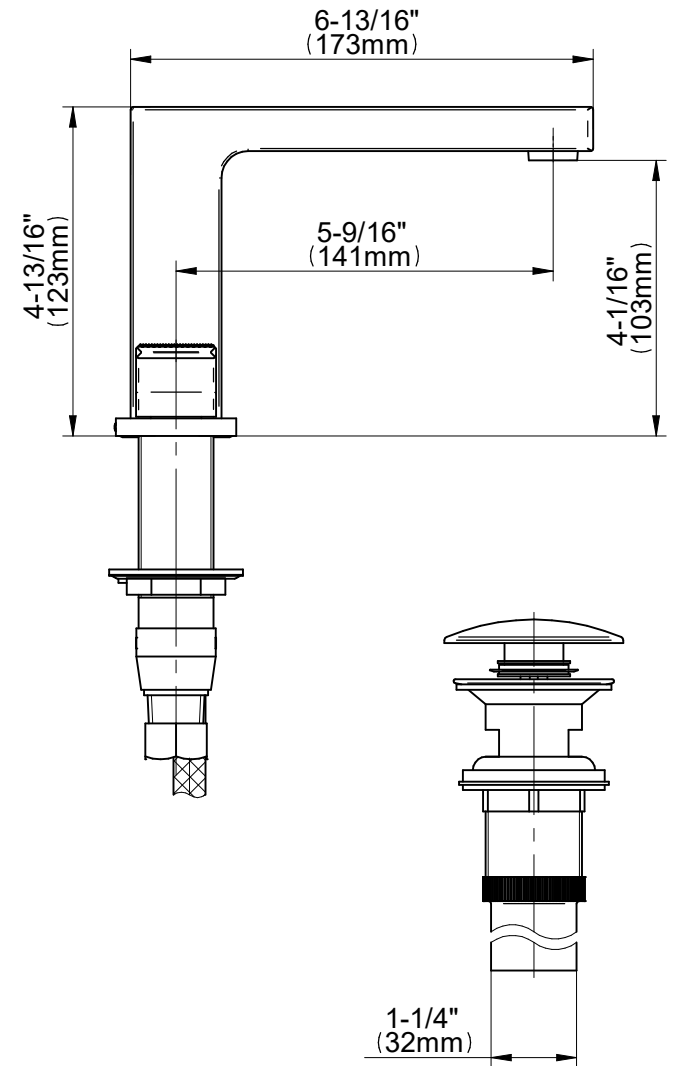

G-11211-LM70B

INCANTO Series

GRAFF[®]
Art of Bath