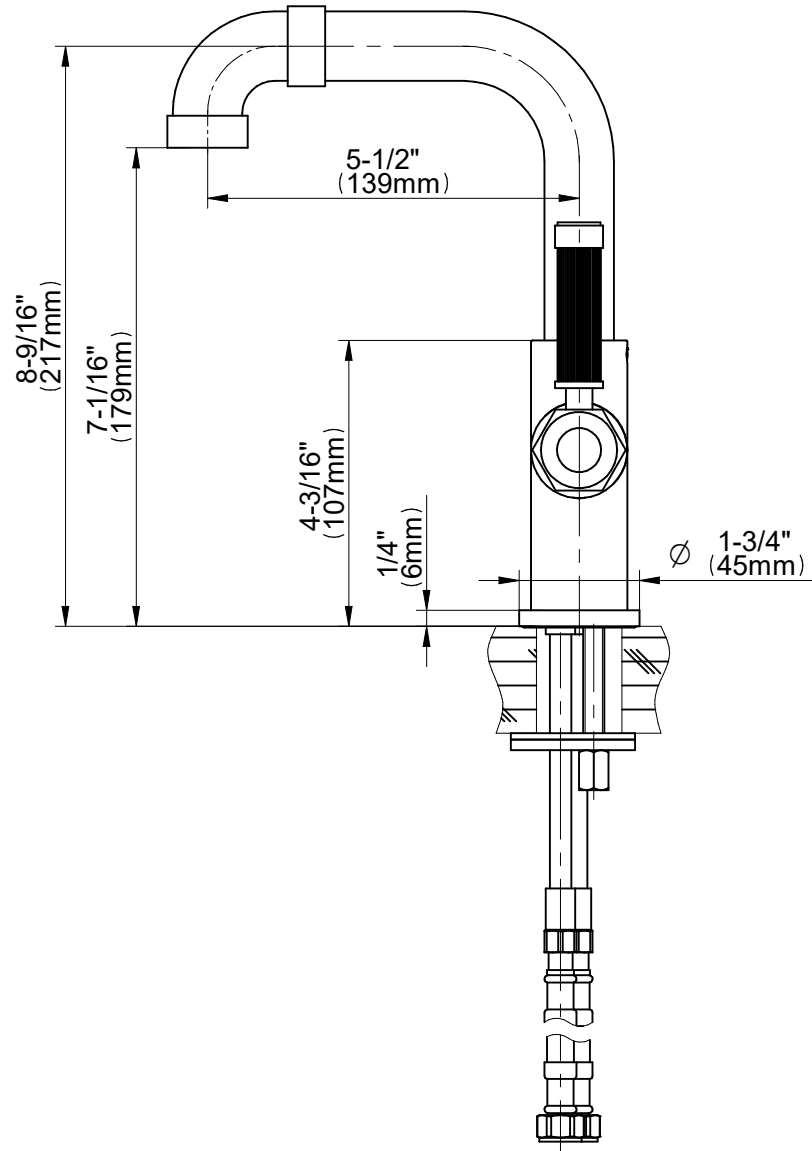

# GN-11301-LM56L

## Vintage Series

**GRAFF**<sup>®</sup>  
Art of Bath