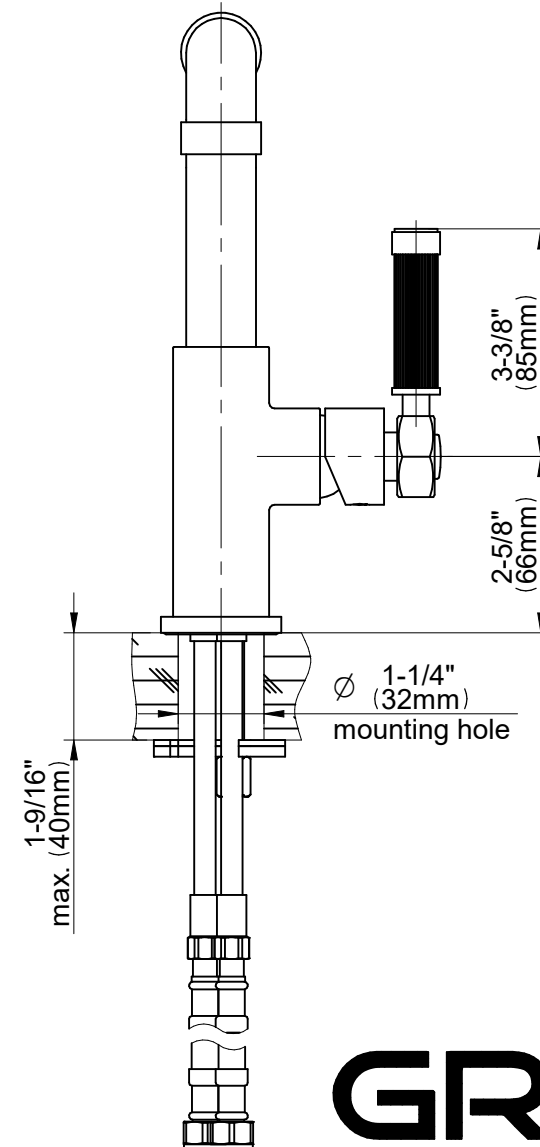

GN-11301-LM56L

Vintage Series

GRAFF®
Art of Bath