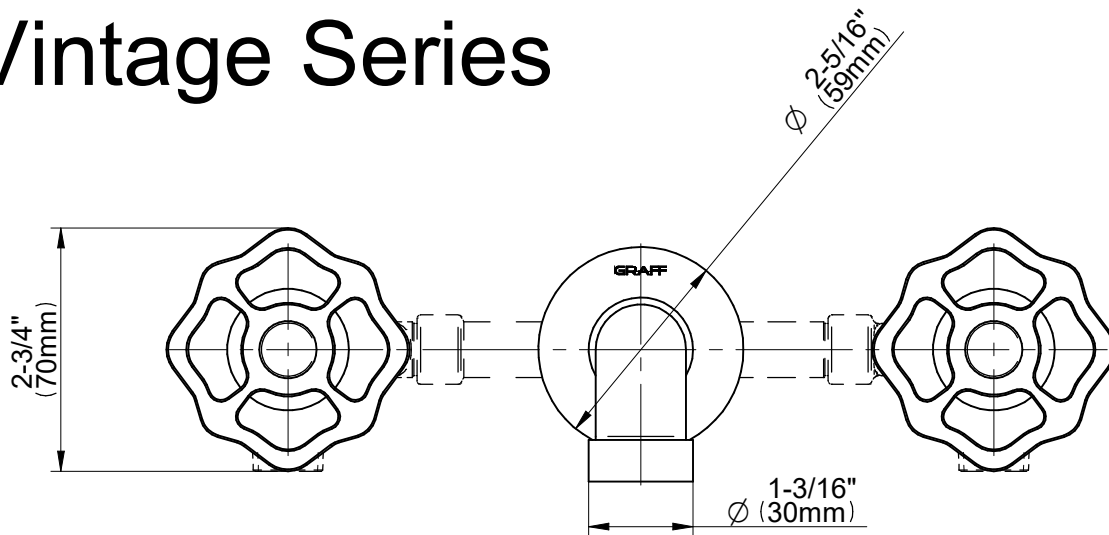

G-11331-C18B-T

Vintage Series

GRAFF[®]
Art of Bath