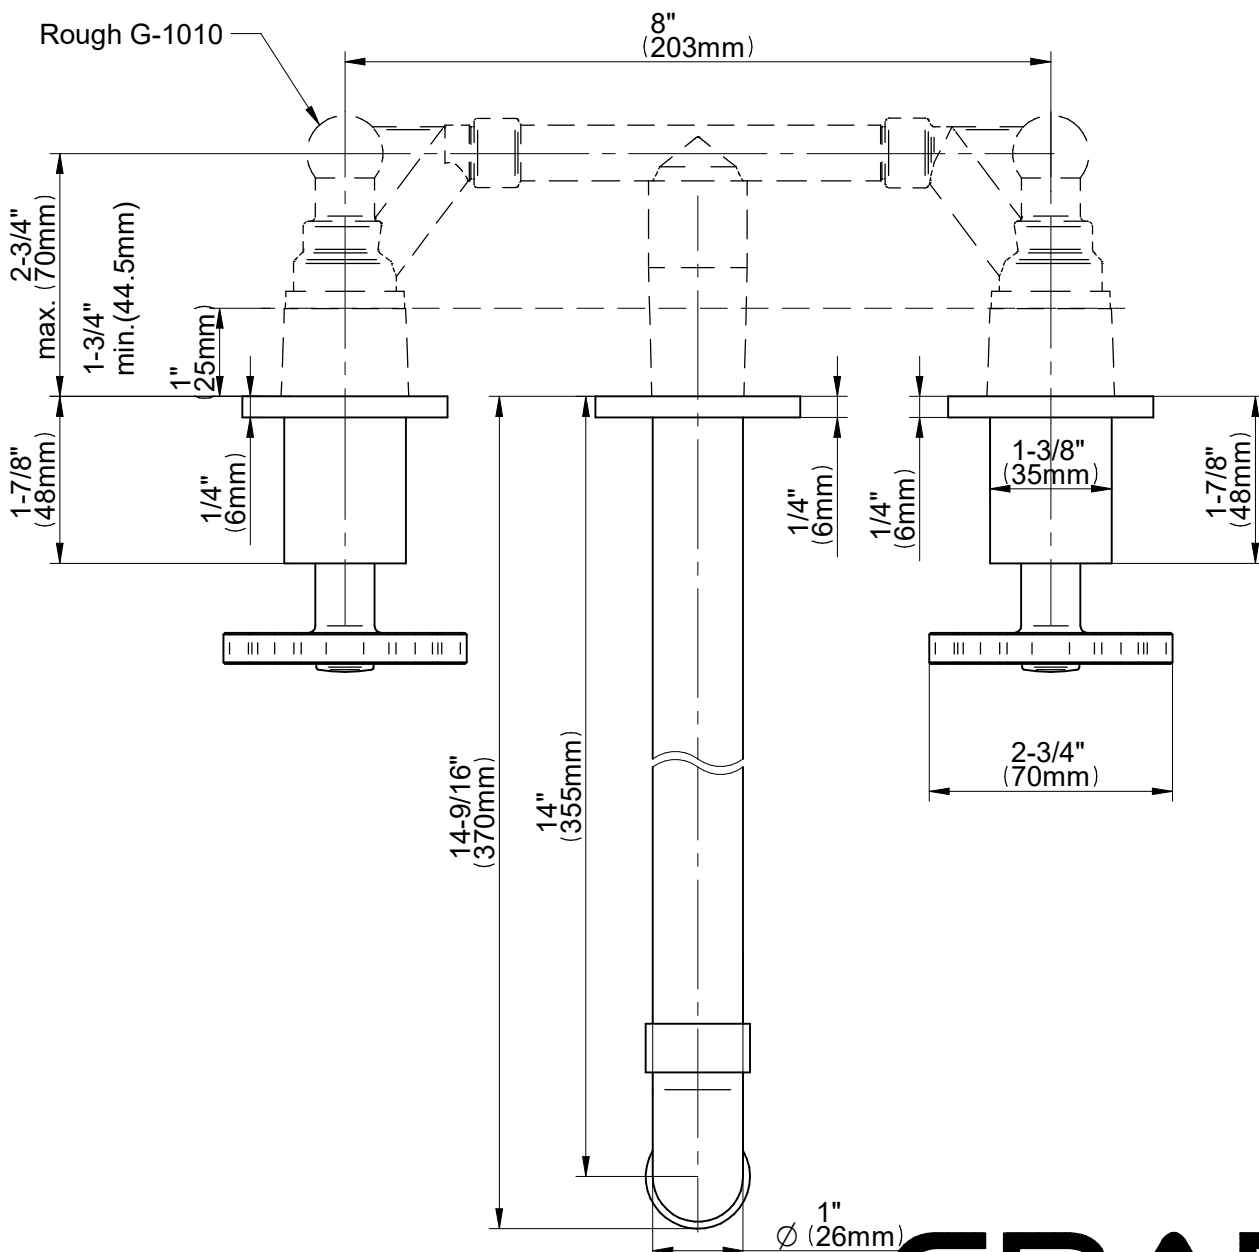

G-11331-C18B-T

Vintage Series

GRAFF[®]
Art of Bath