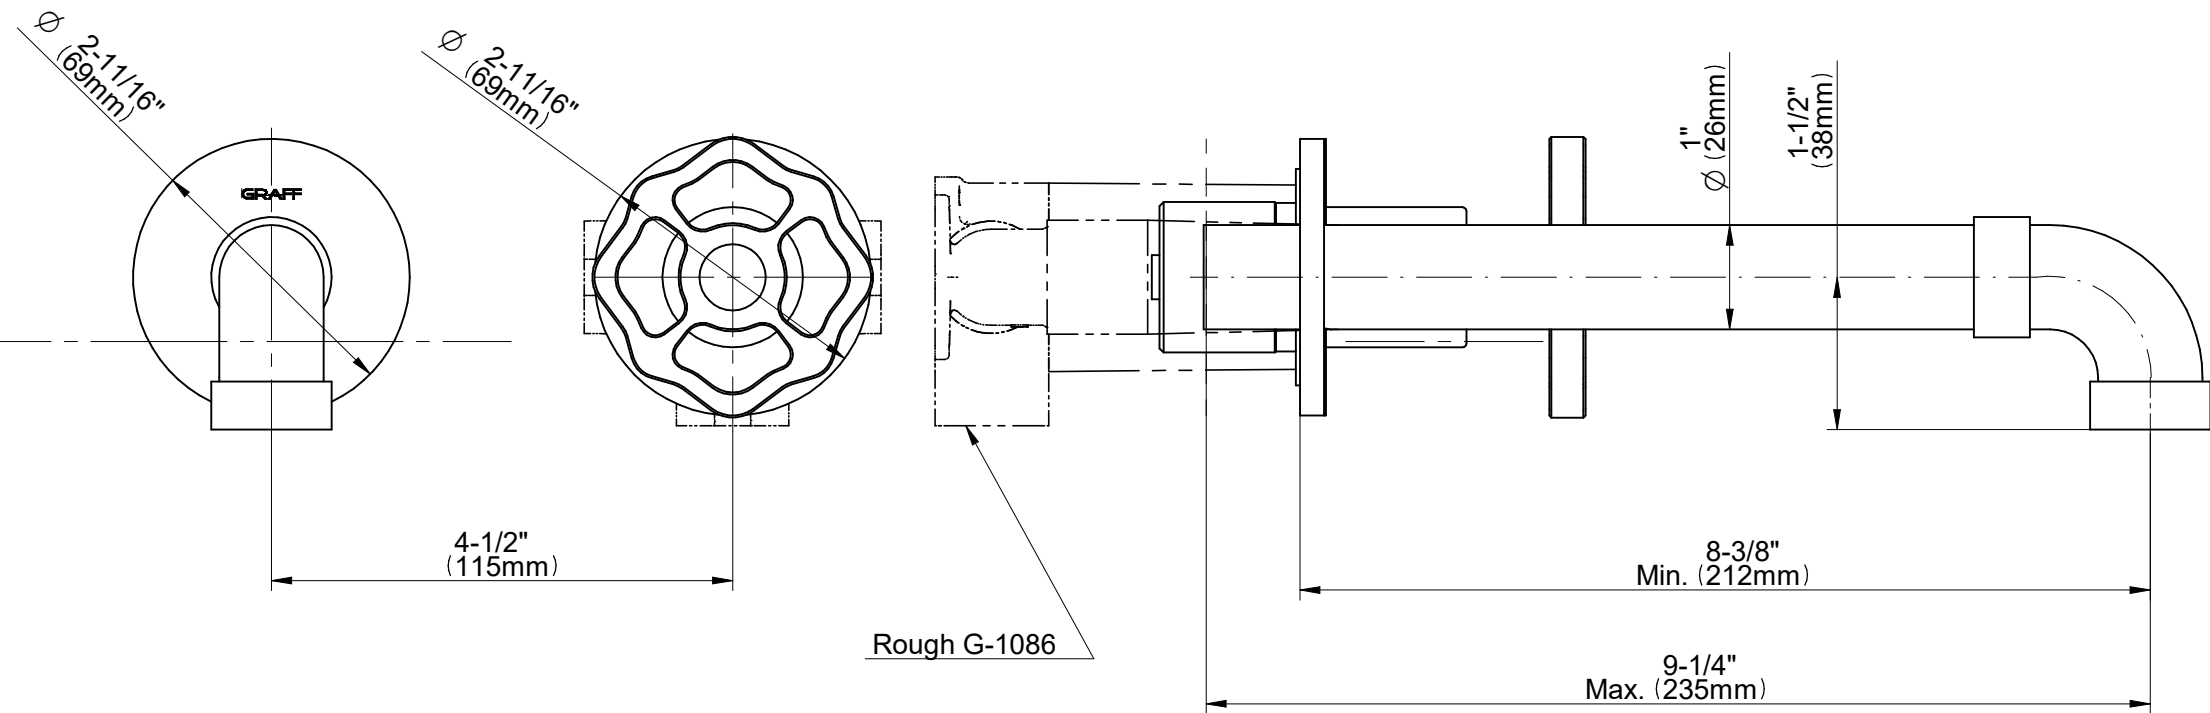

G-11336-C18B-T

Vintage Series

GRAFF[®]
Art of Bath