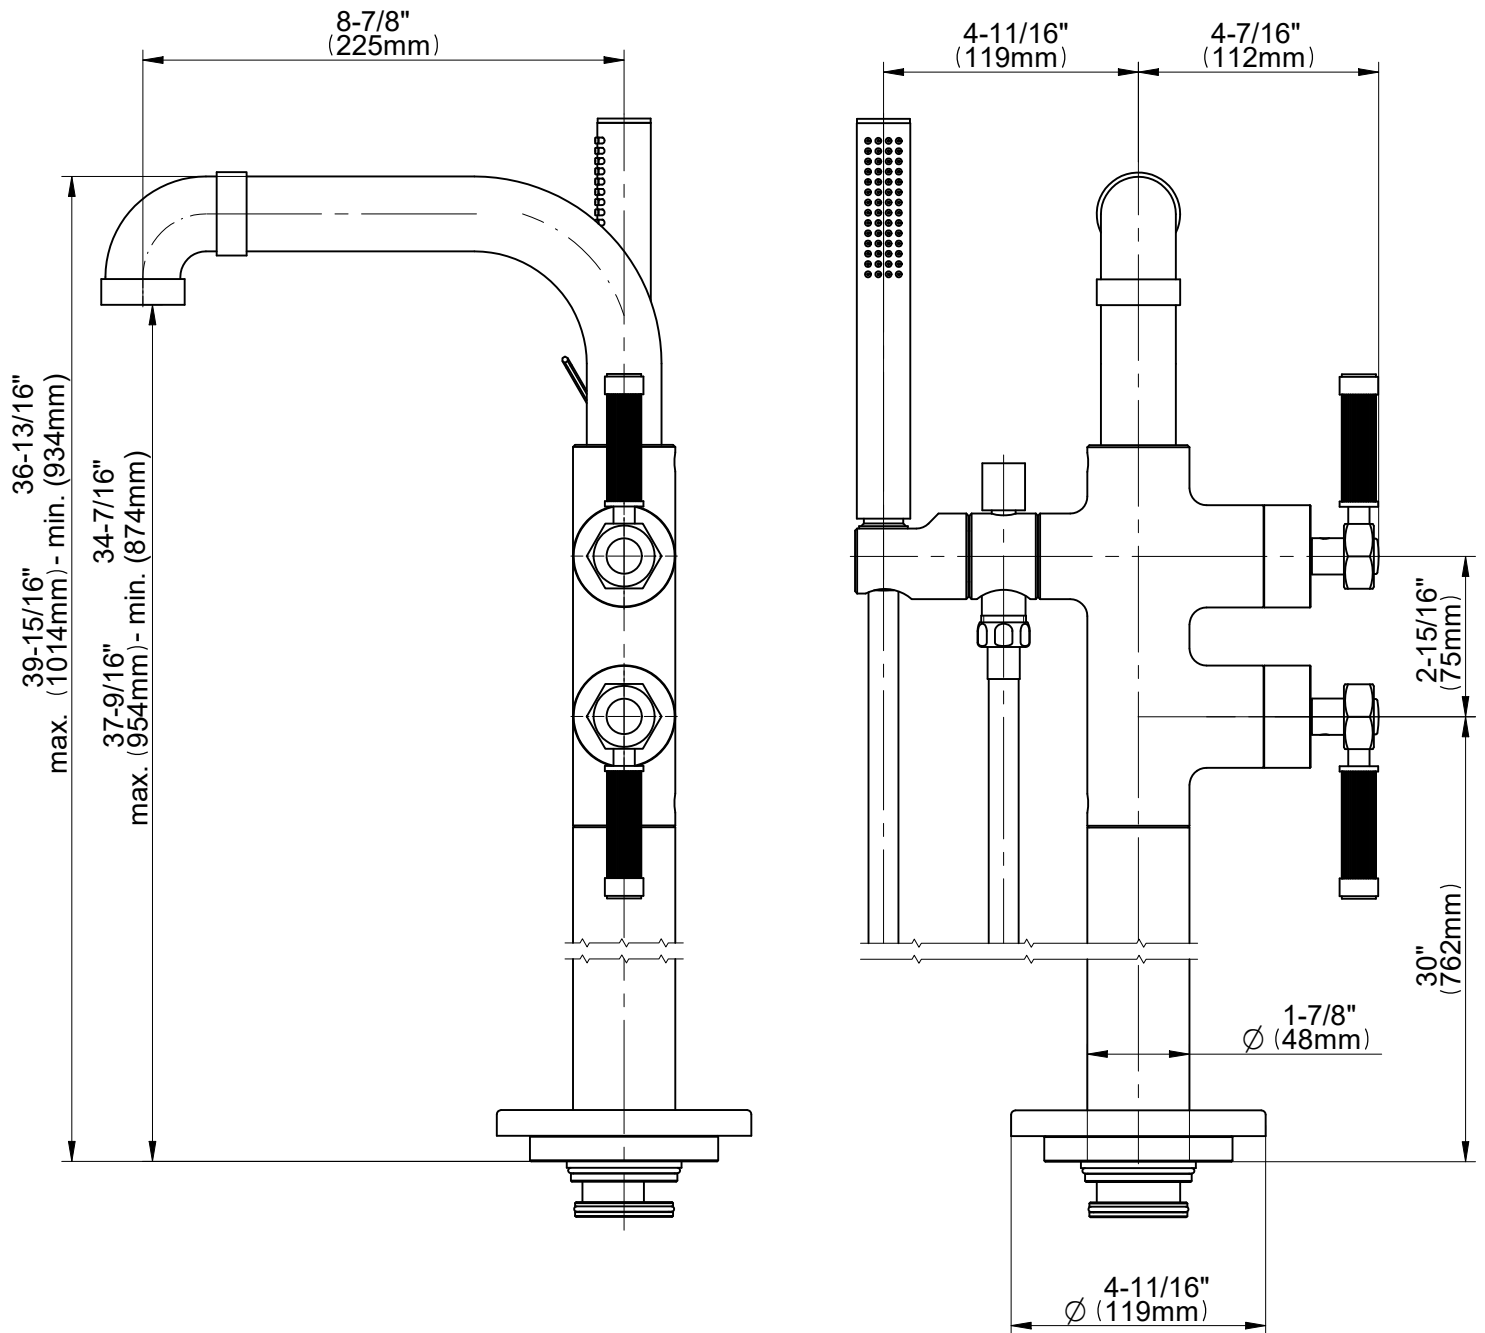

# G-11354-LM56B-T

## Vintage Series

Works with rough G-1045