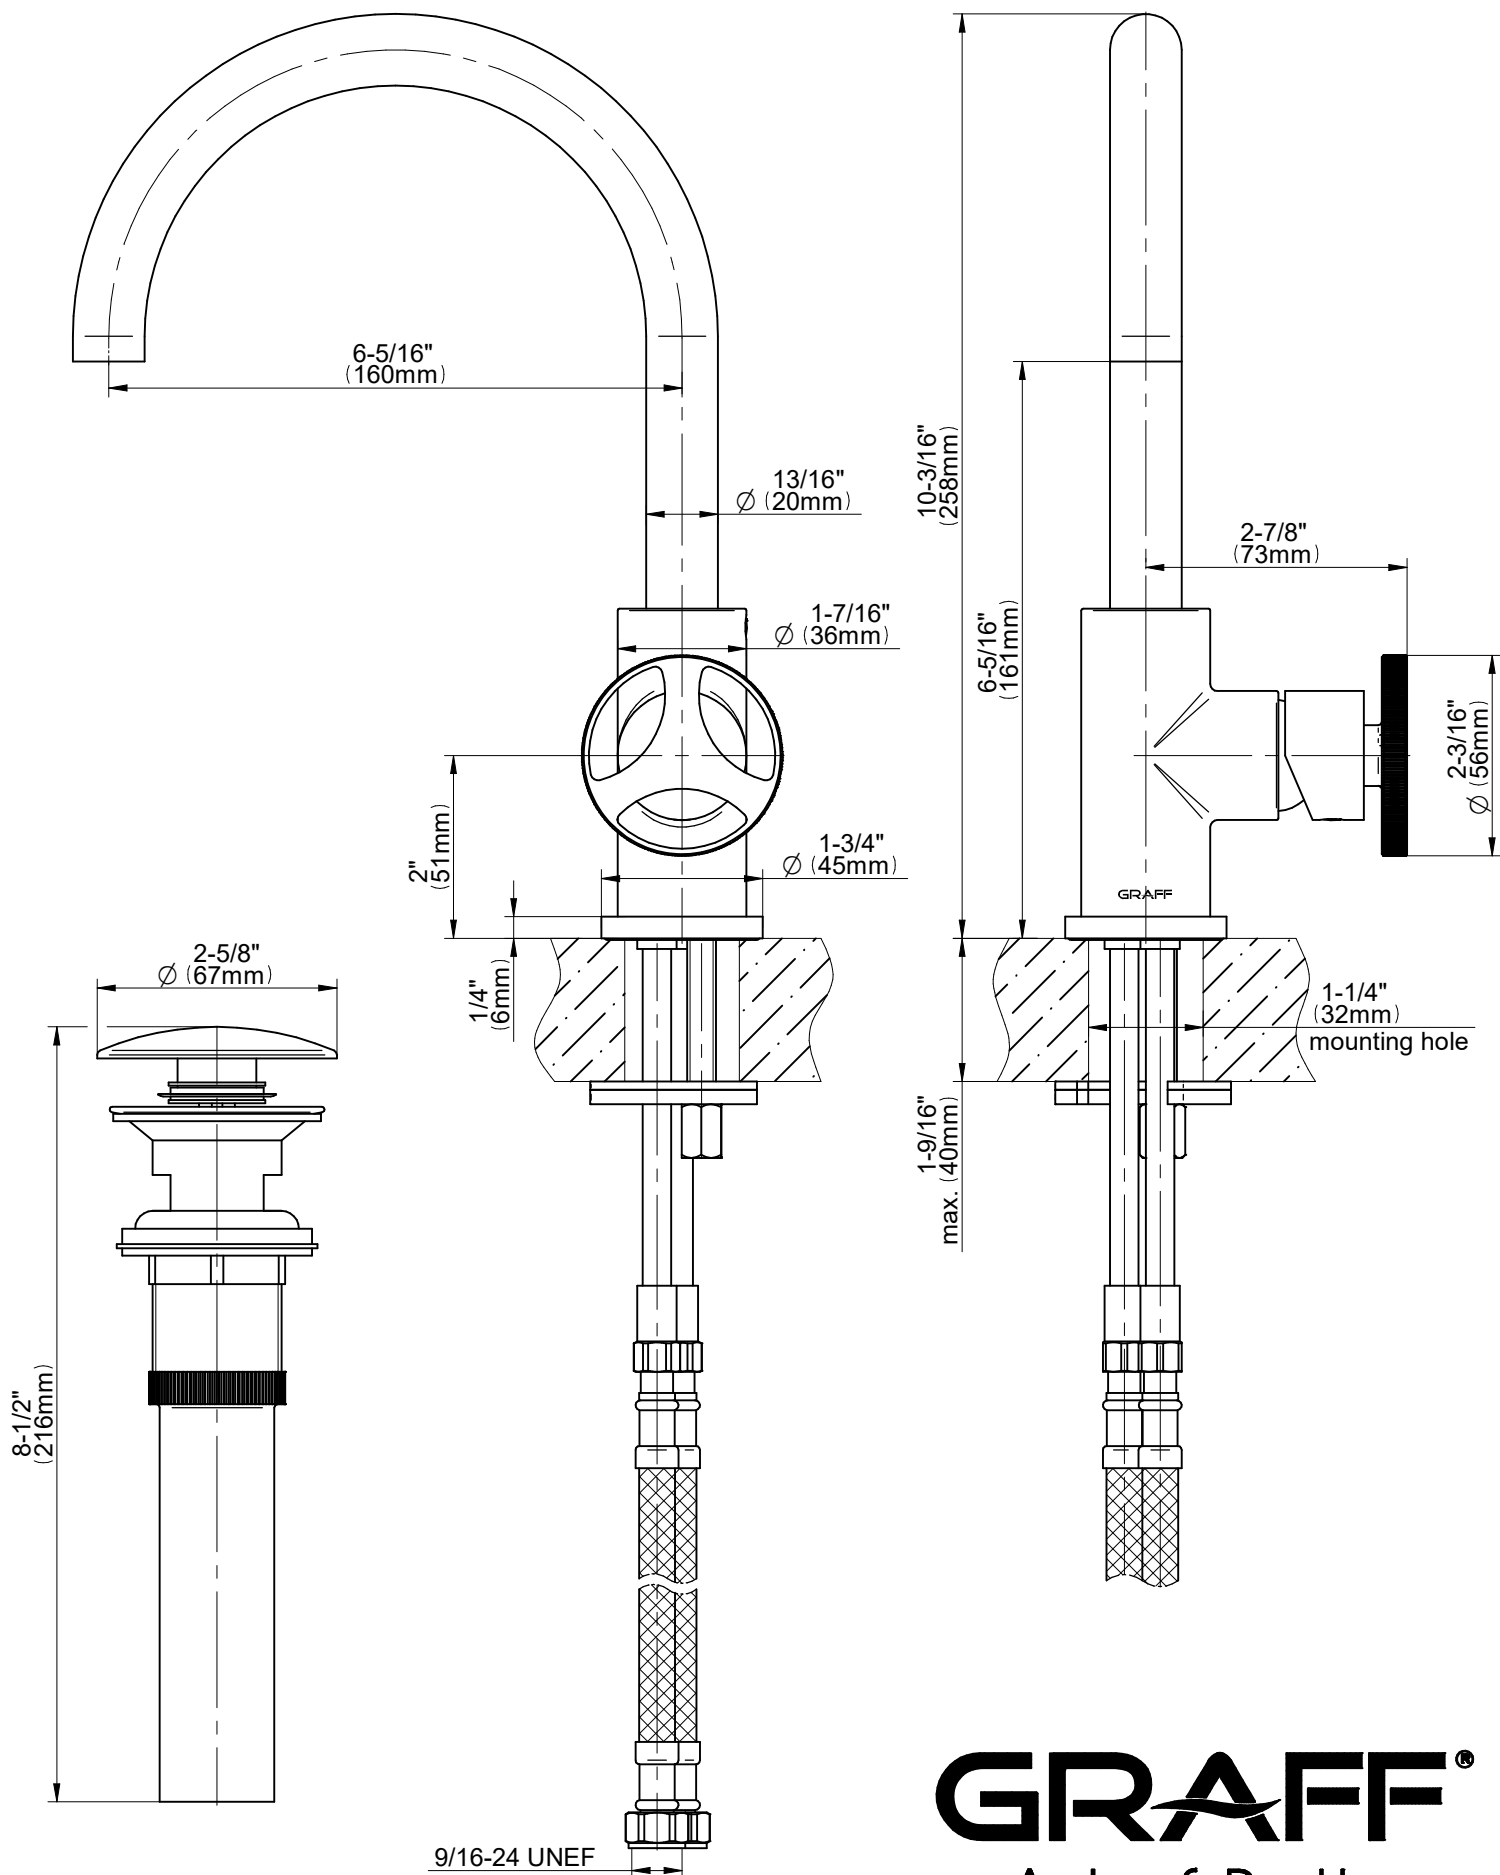

# G-11402-C19L

## Harley Series

**GRAFF**<sup>®</sup>  
Art of Bath