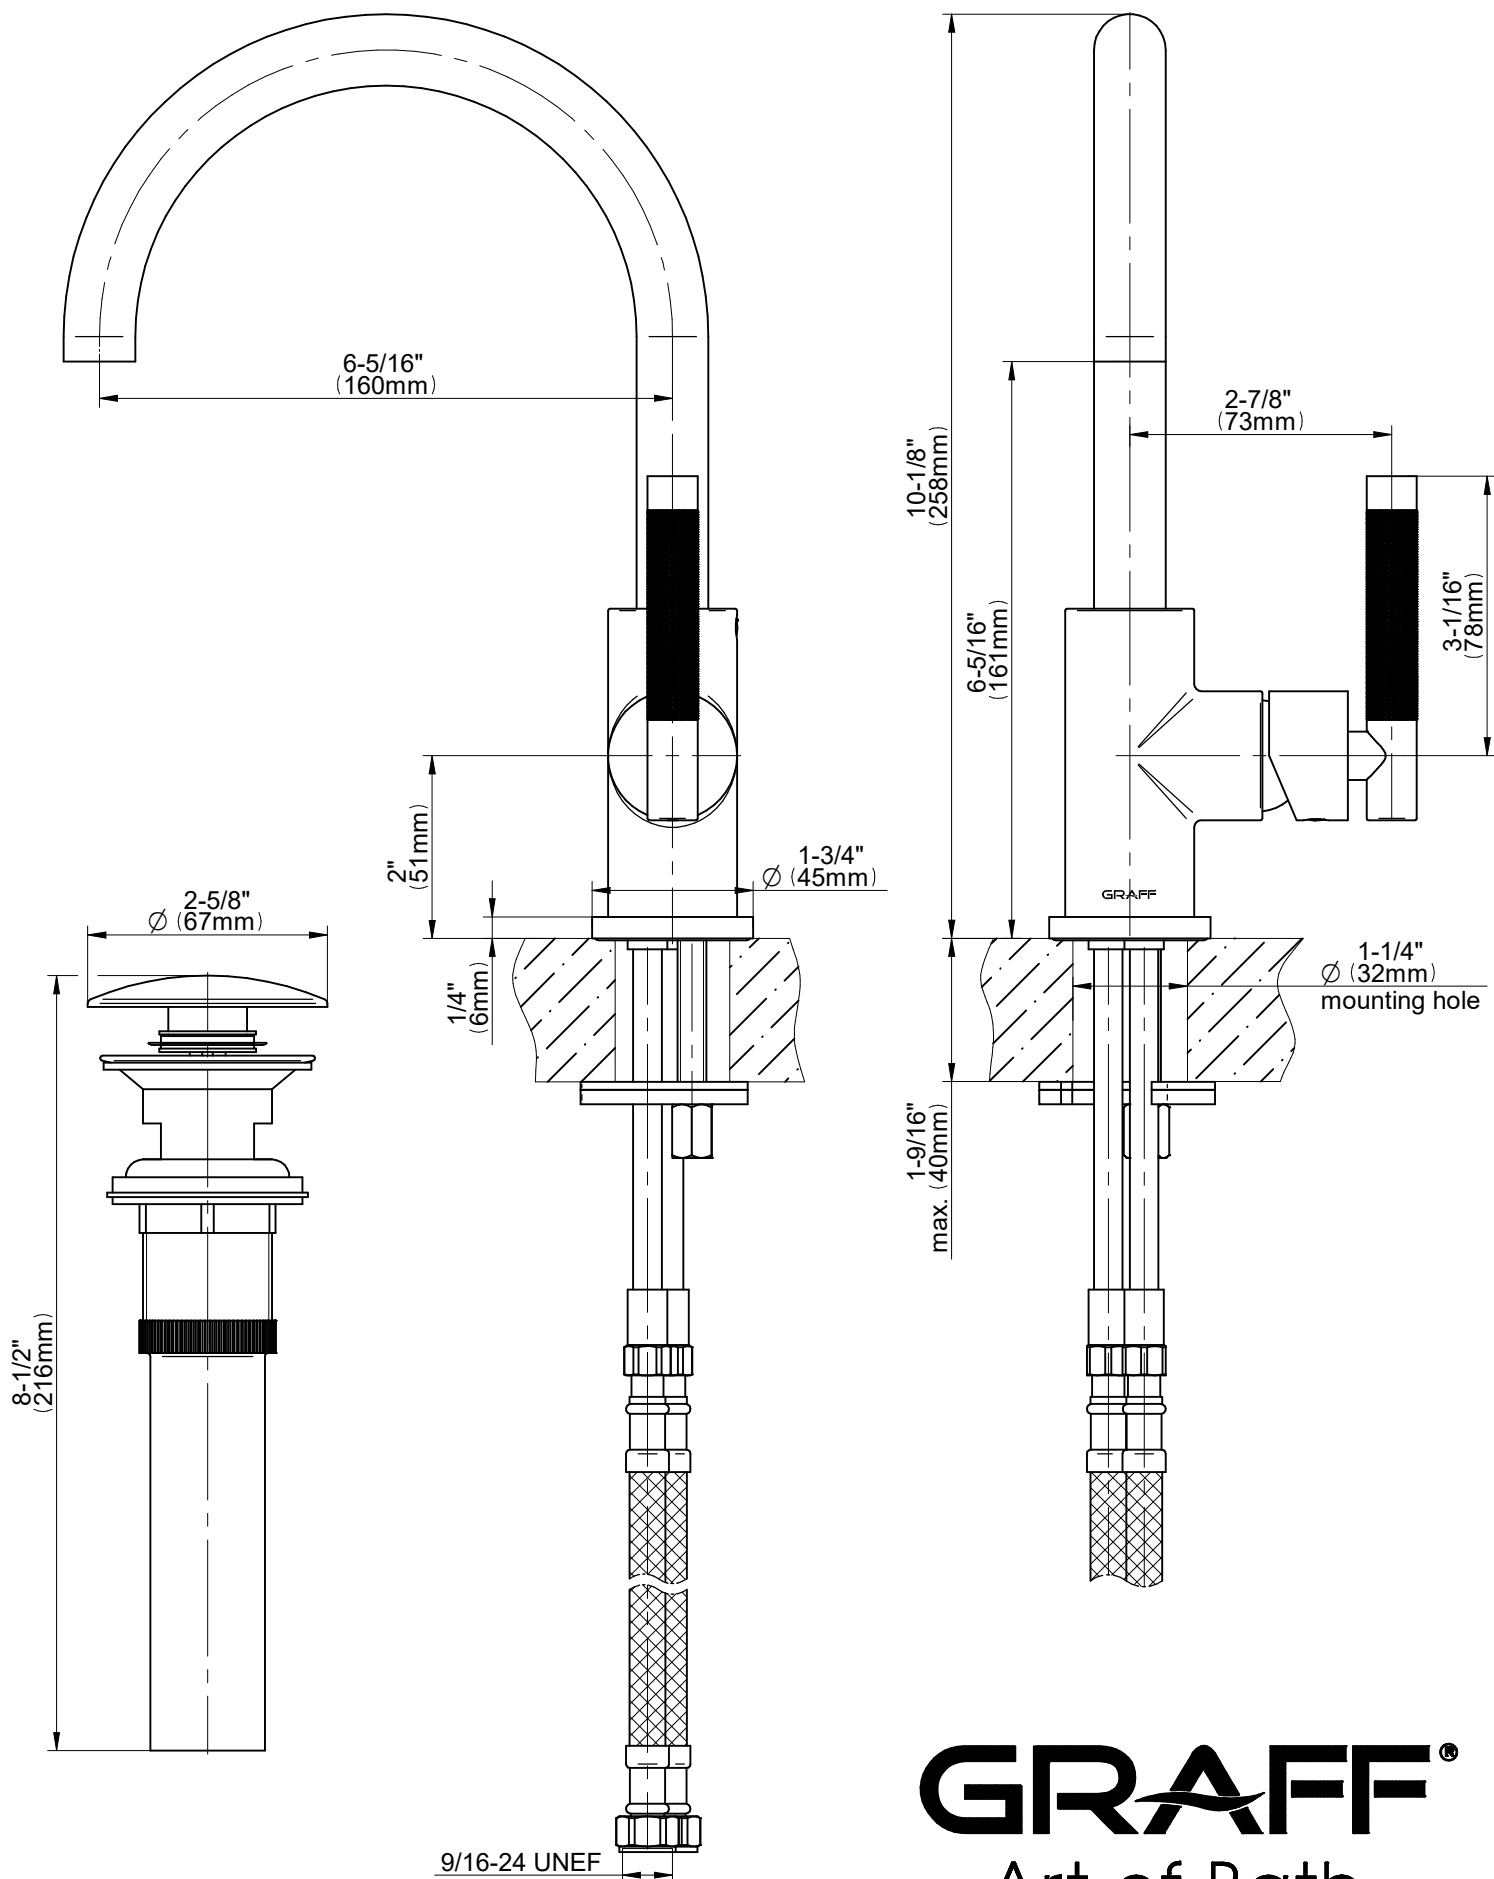

G-11402-LM57L

Harley Series

GRAFF®
Art of Bath