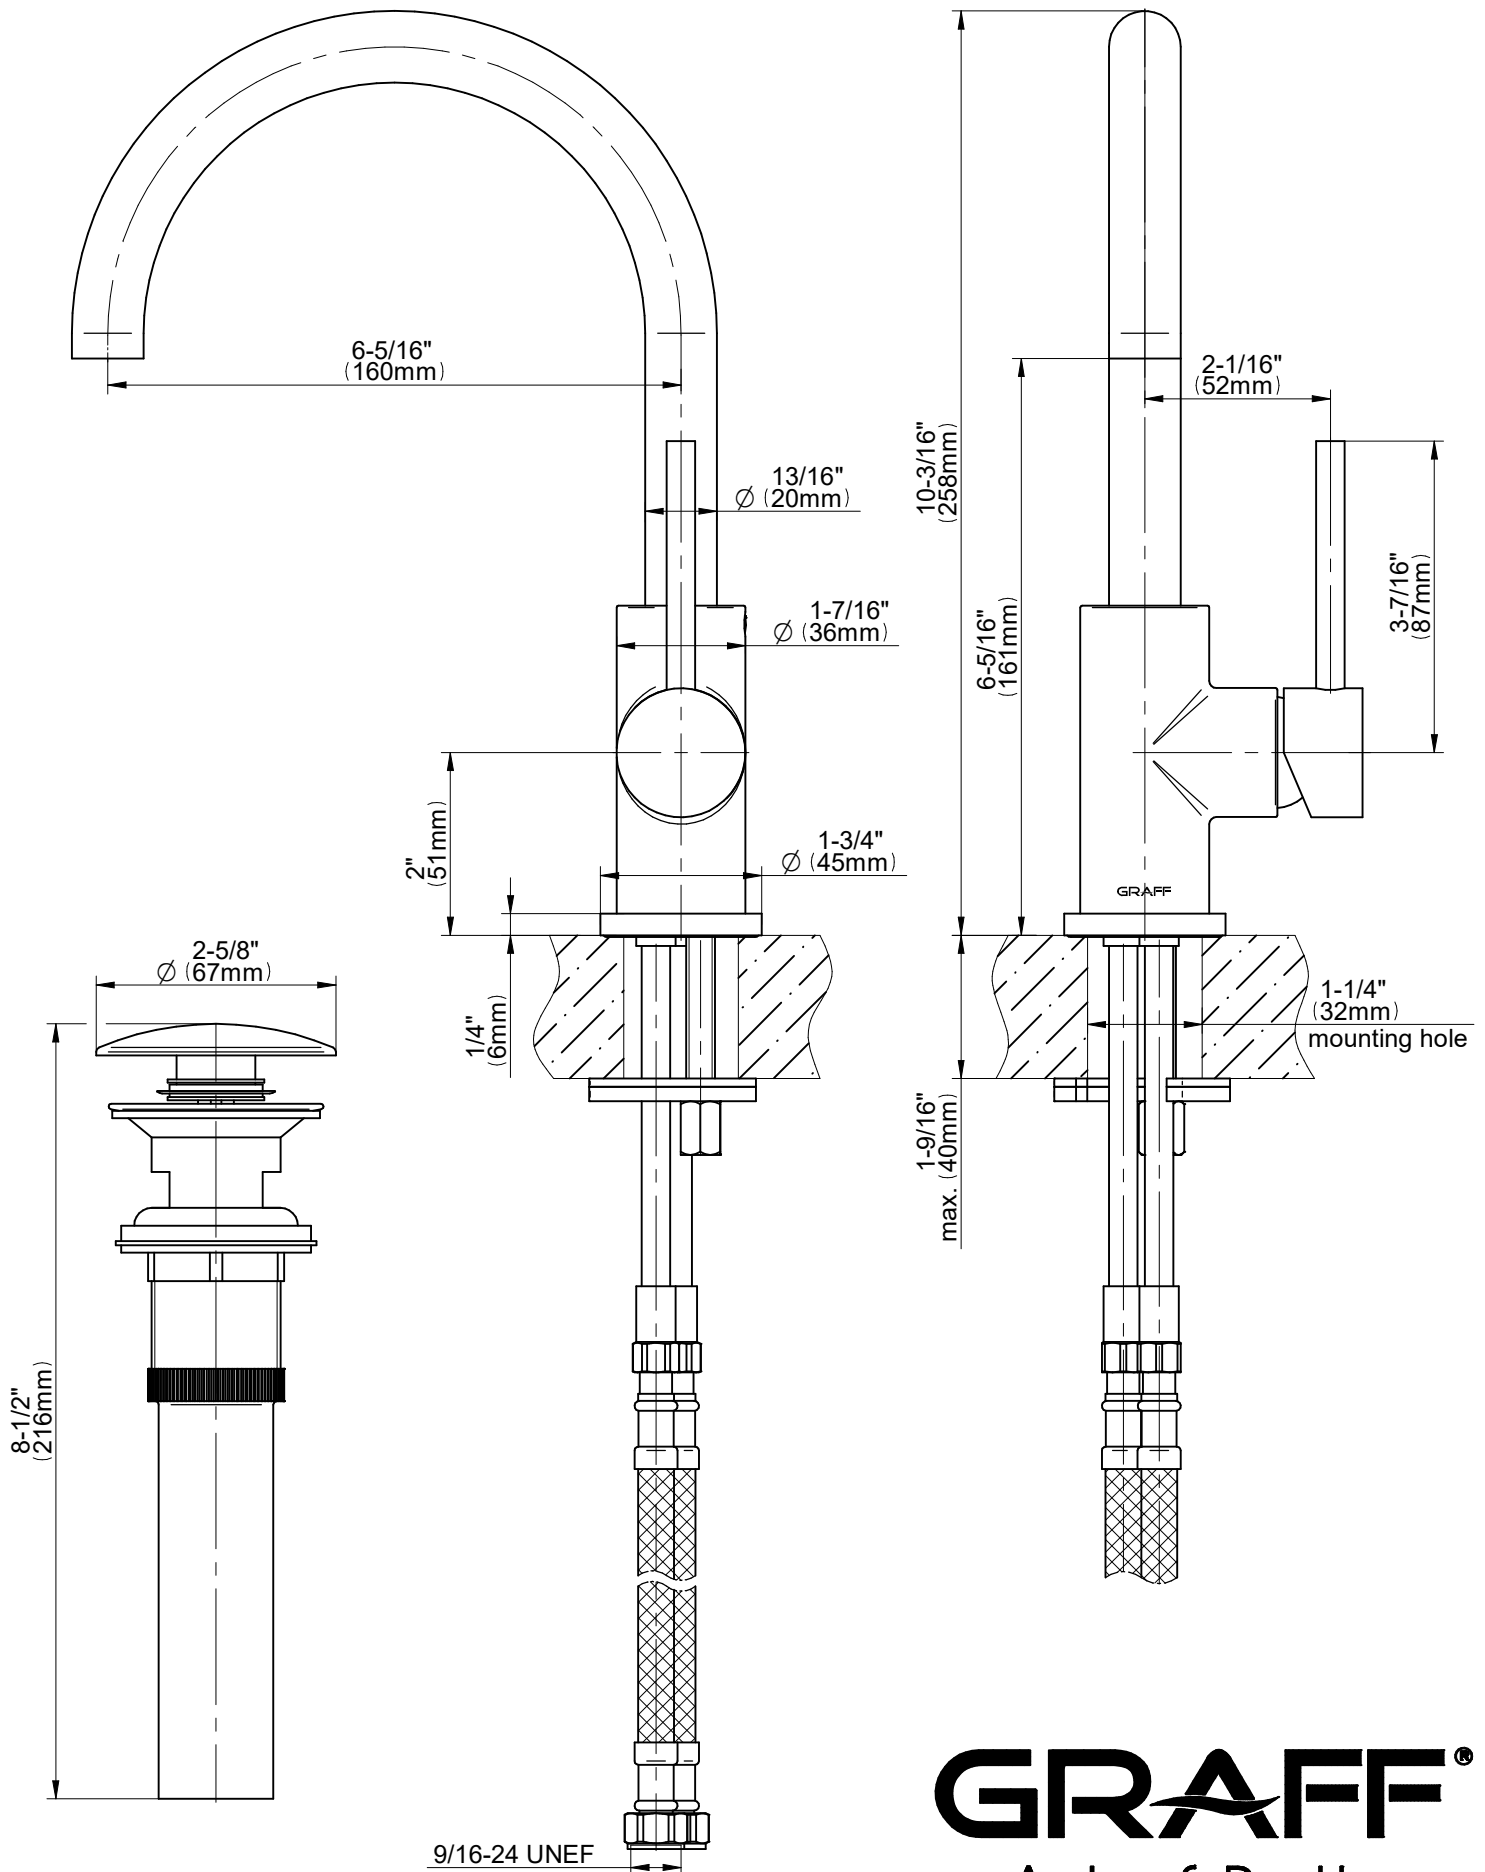

G-11402-LM66K

ME Series

GRAFF[®]
Art of Bath