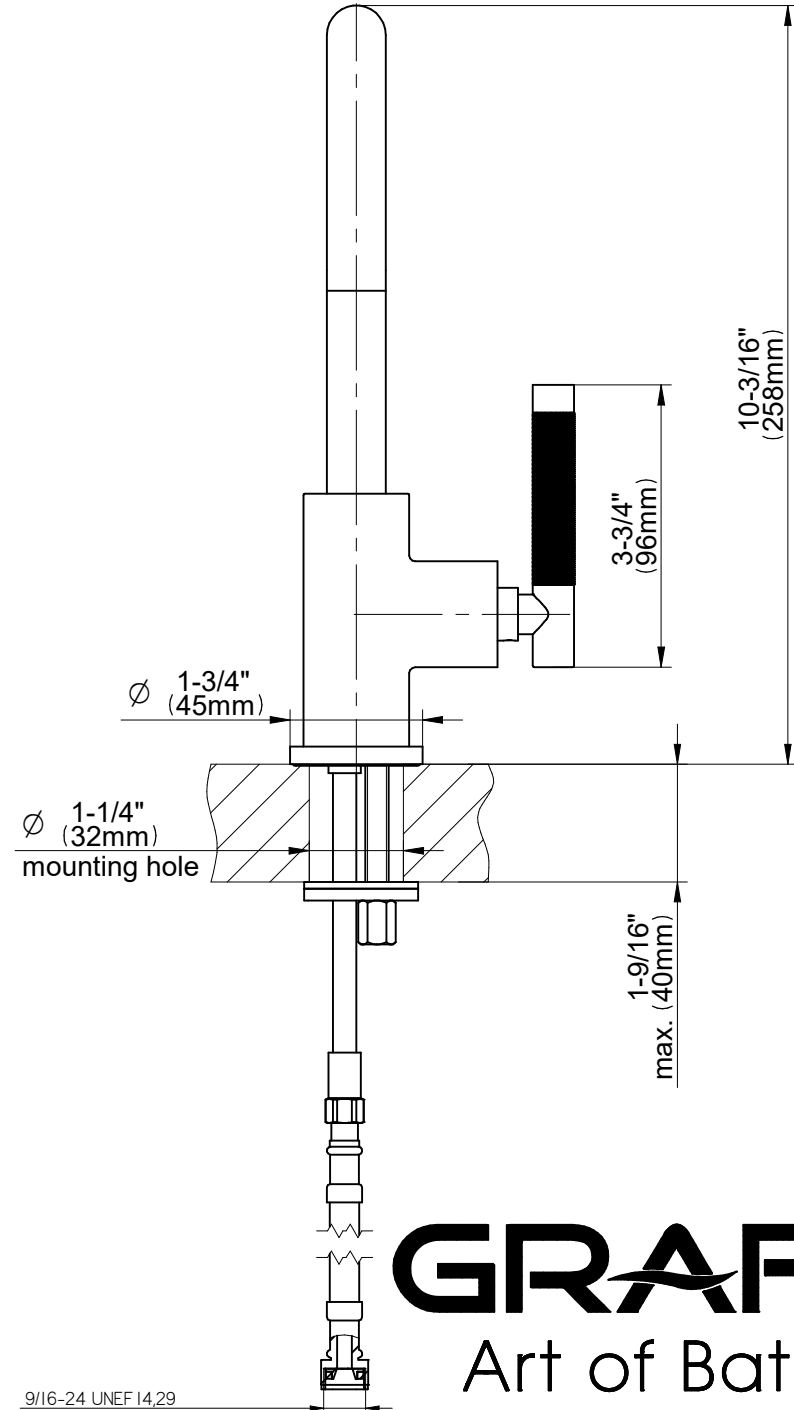

G-11403-LM57

Harley Series

GRAFF[®]
Art of Bath