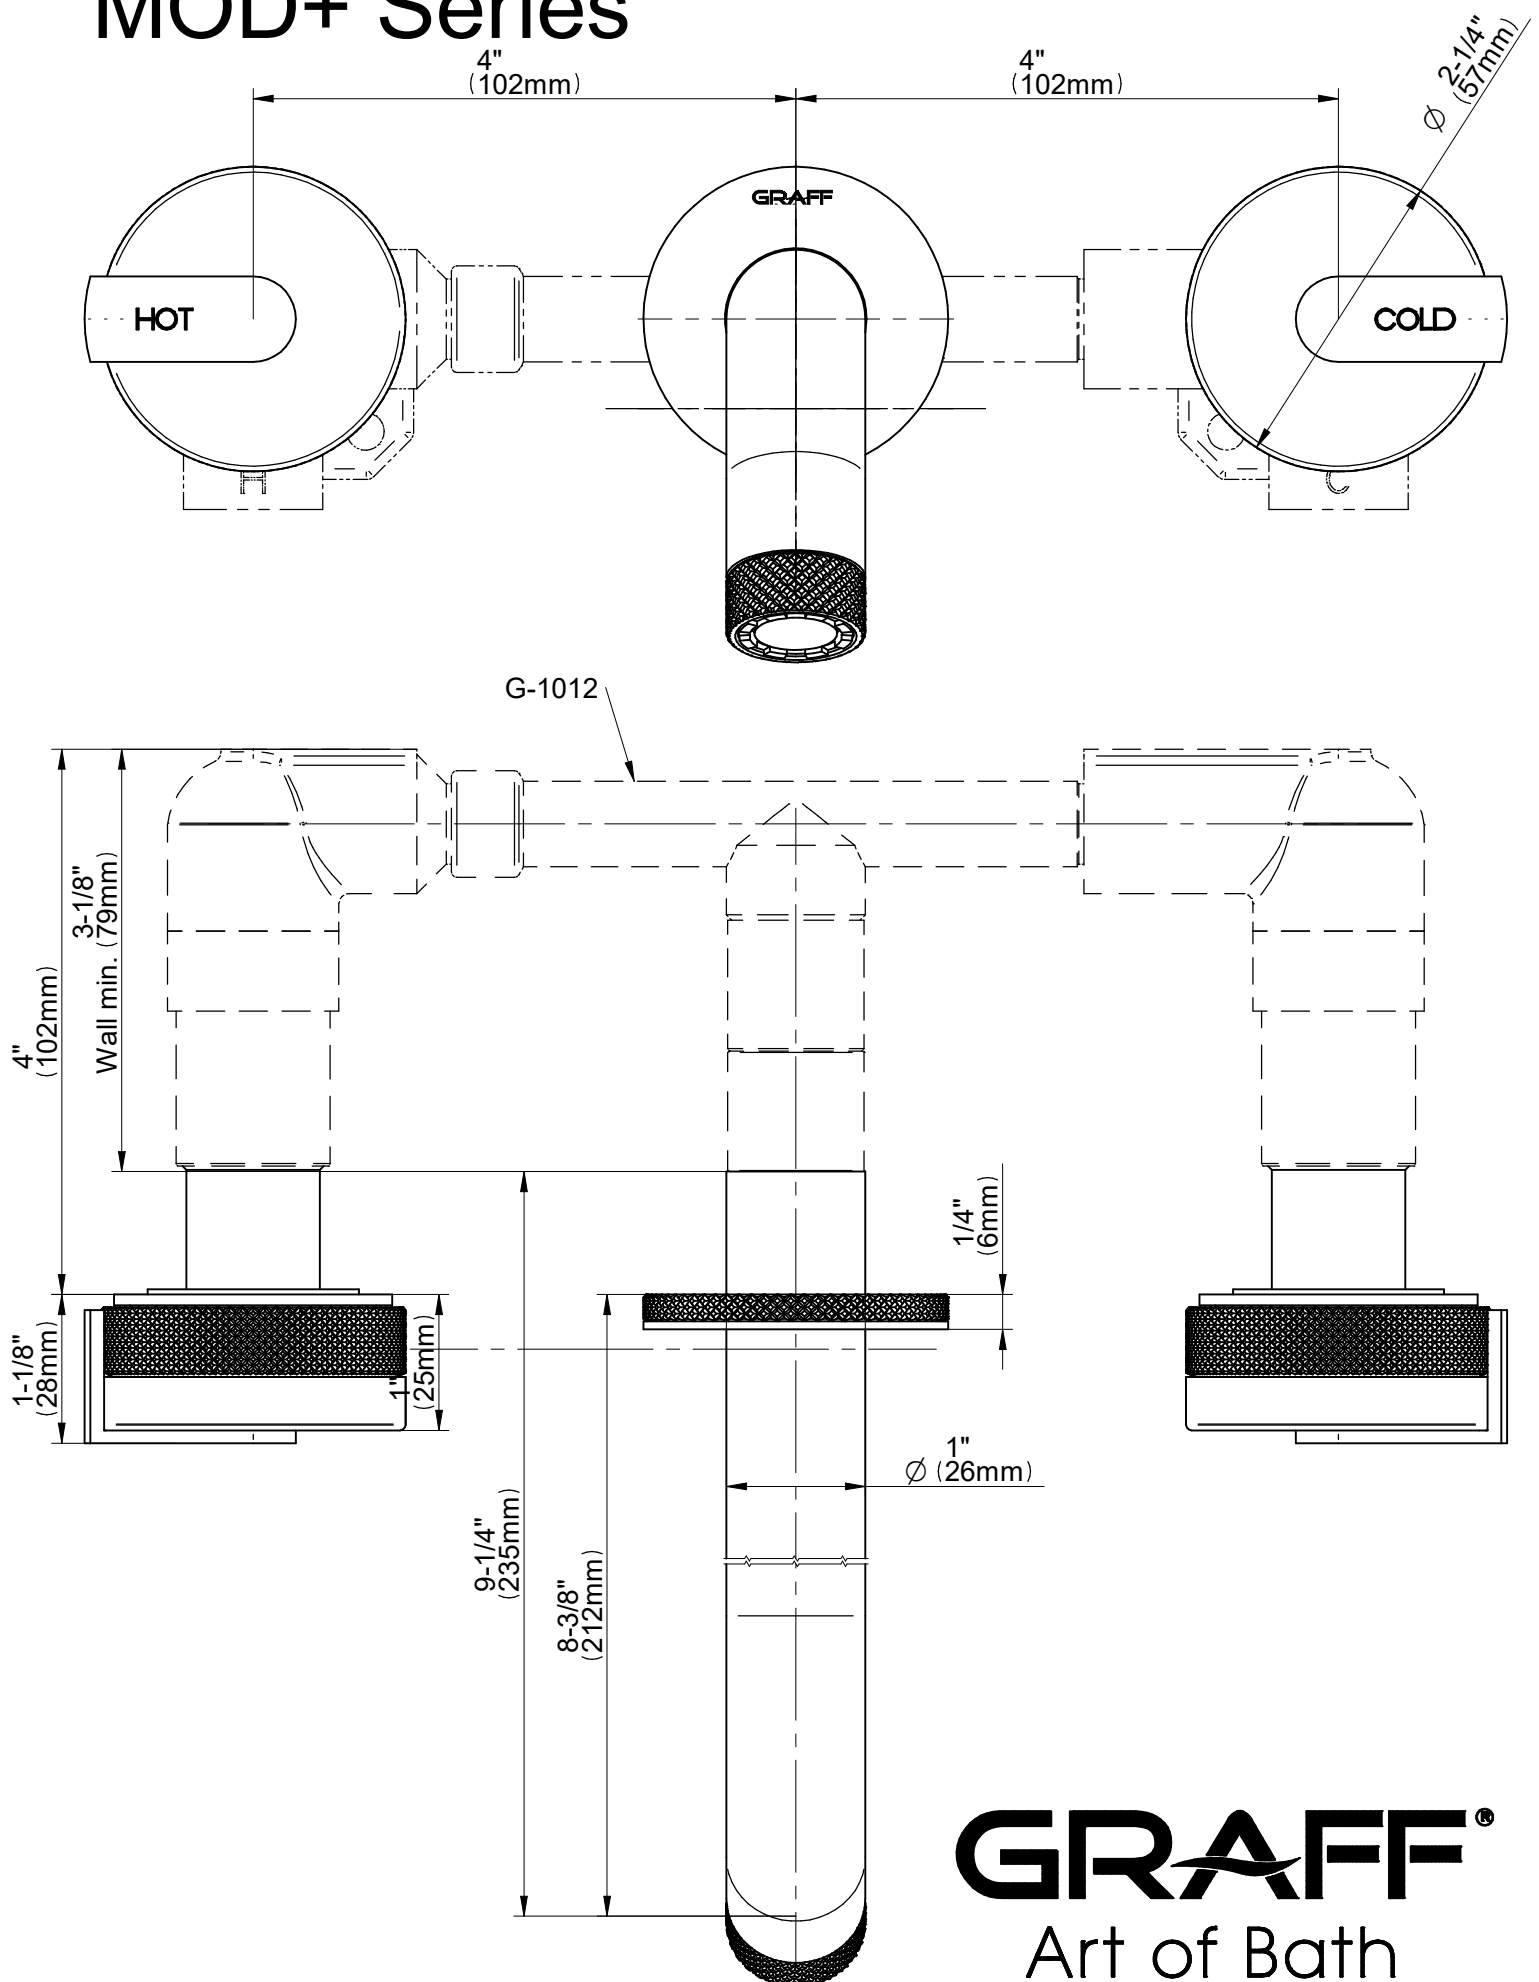

G-11531-***-L1**-**

MOD+ Series

GRAFF[®]
Art of Bath