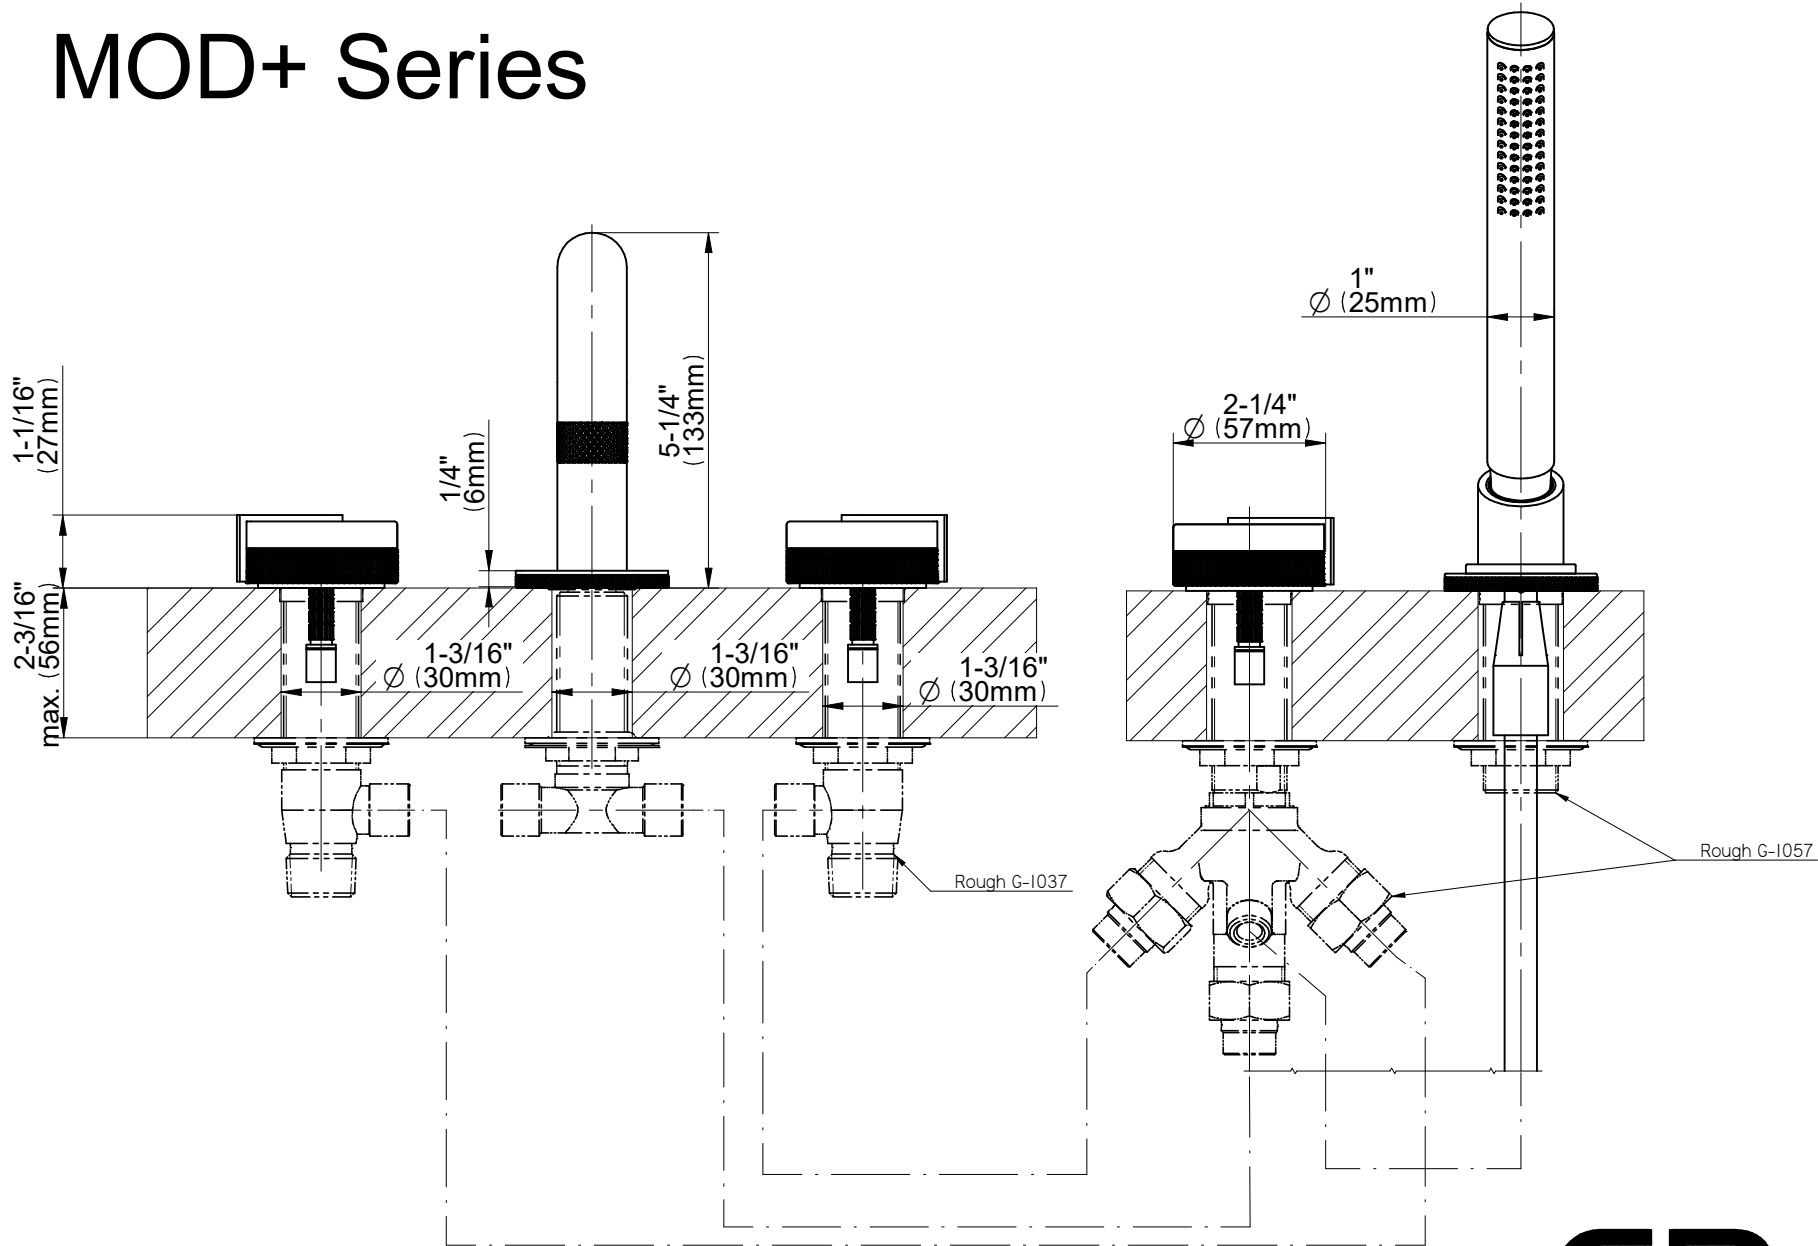

G-11551-***-L1**-**T

MOD+ Series

Roman tub trim works with rough G-1037 and G-1057

GRAFF[®]
Art of Bath