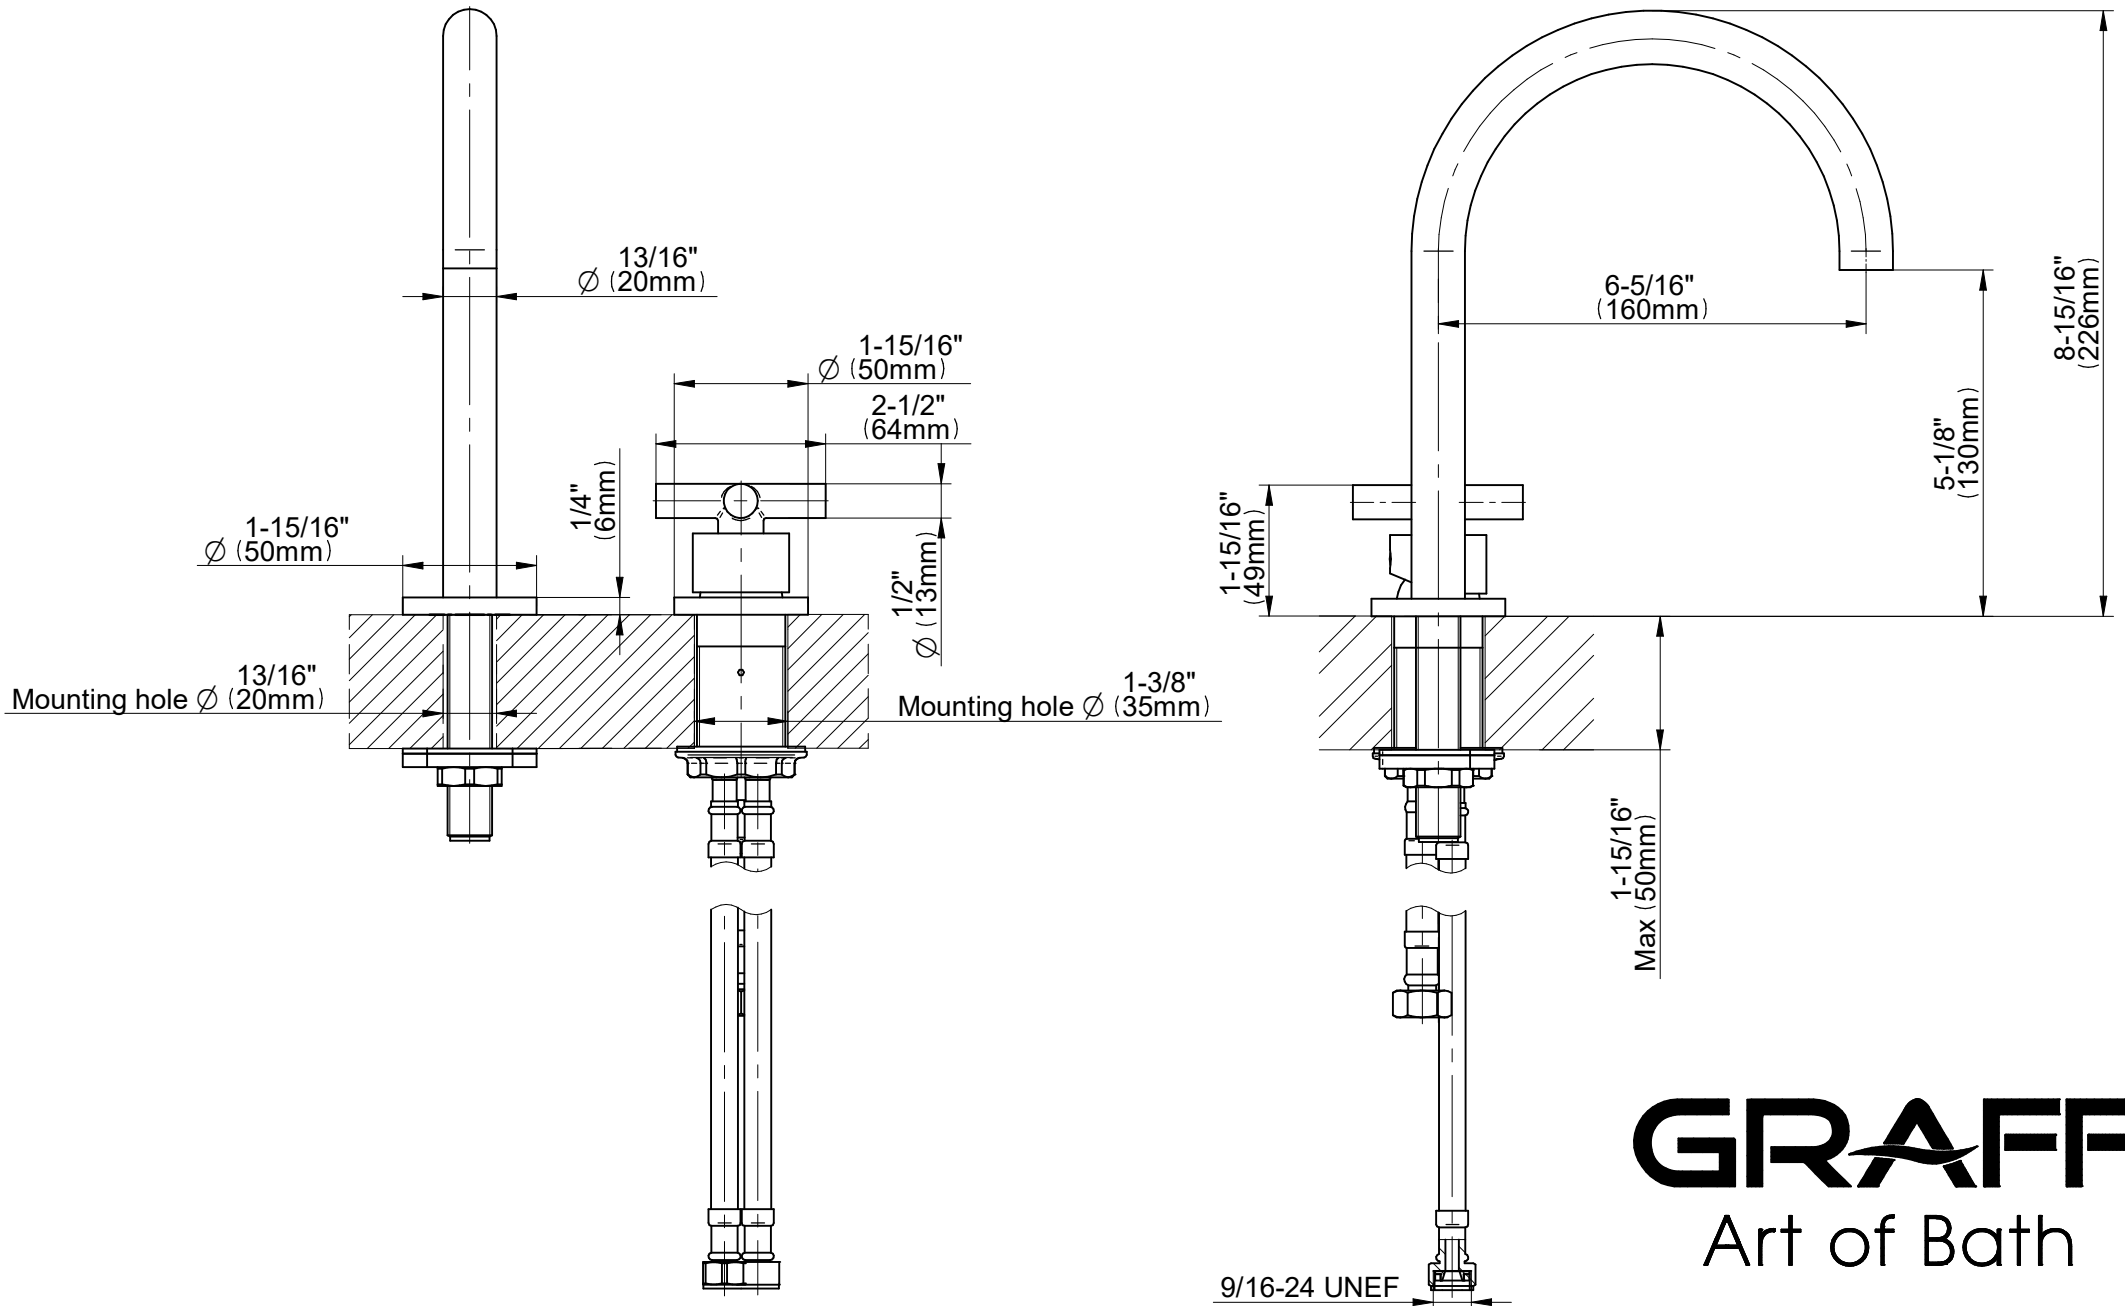

# G-6116-C17L

## ME Series

**GRAFF**<sup>®</sup>  
Art of Bath