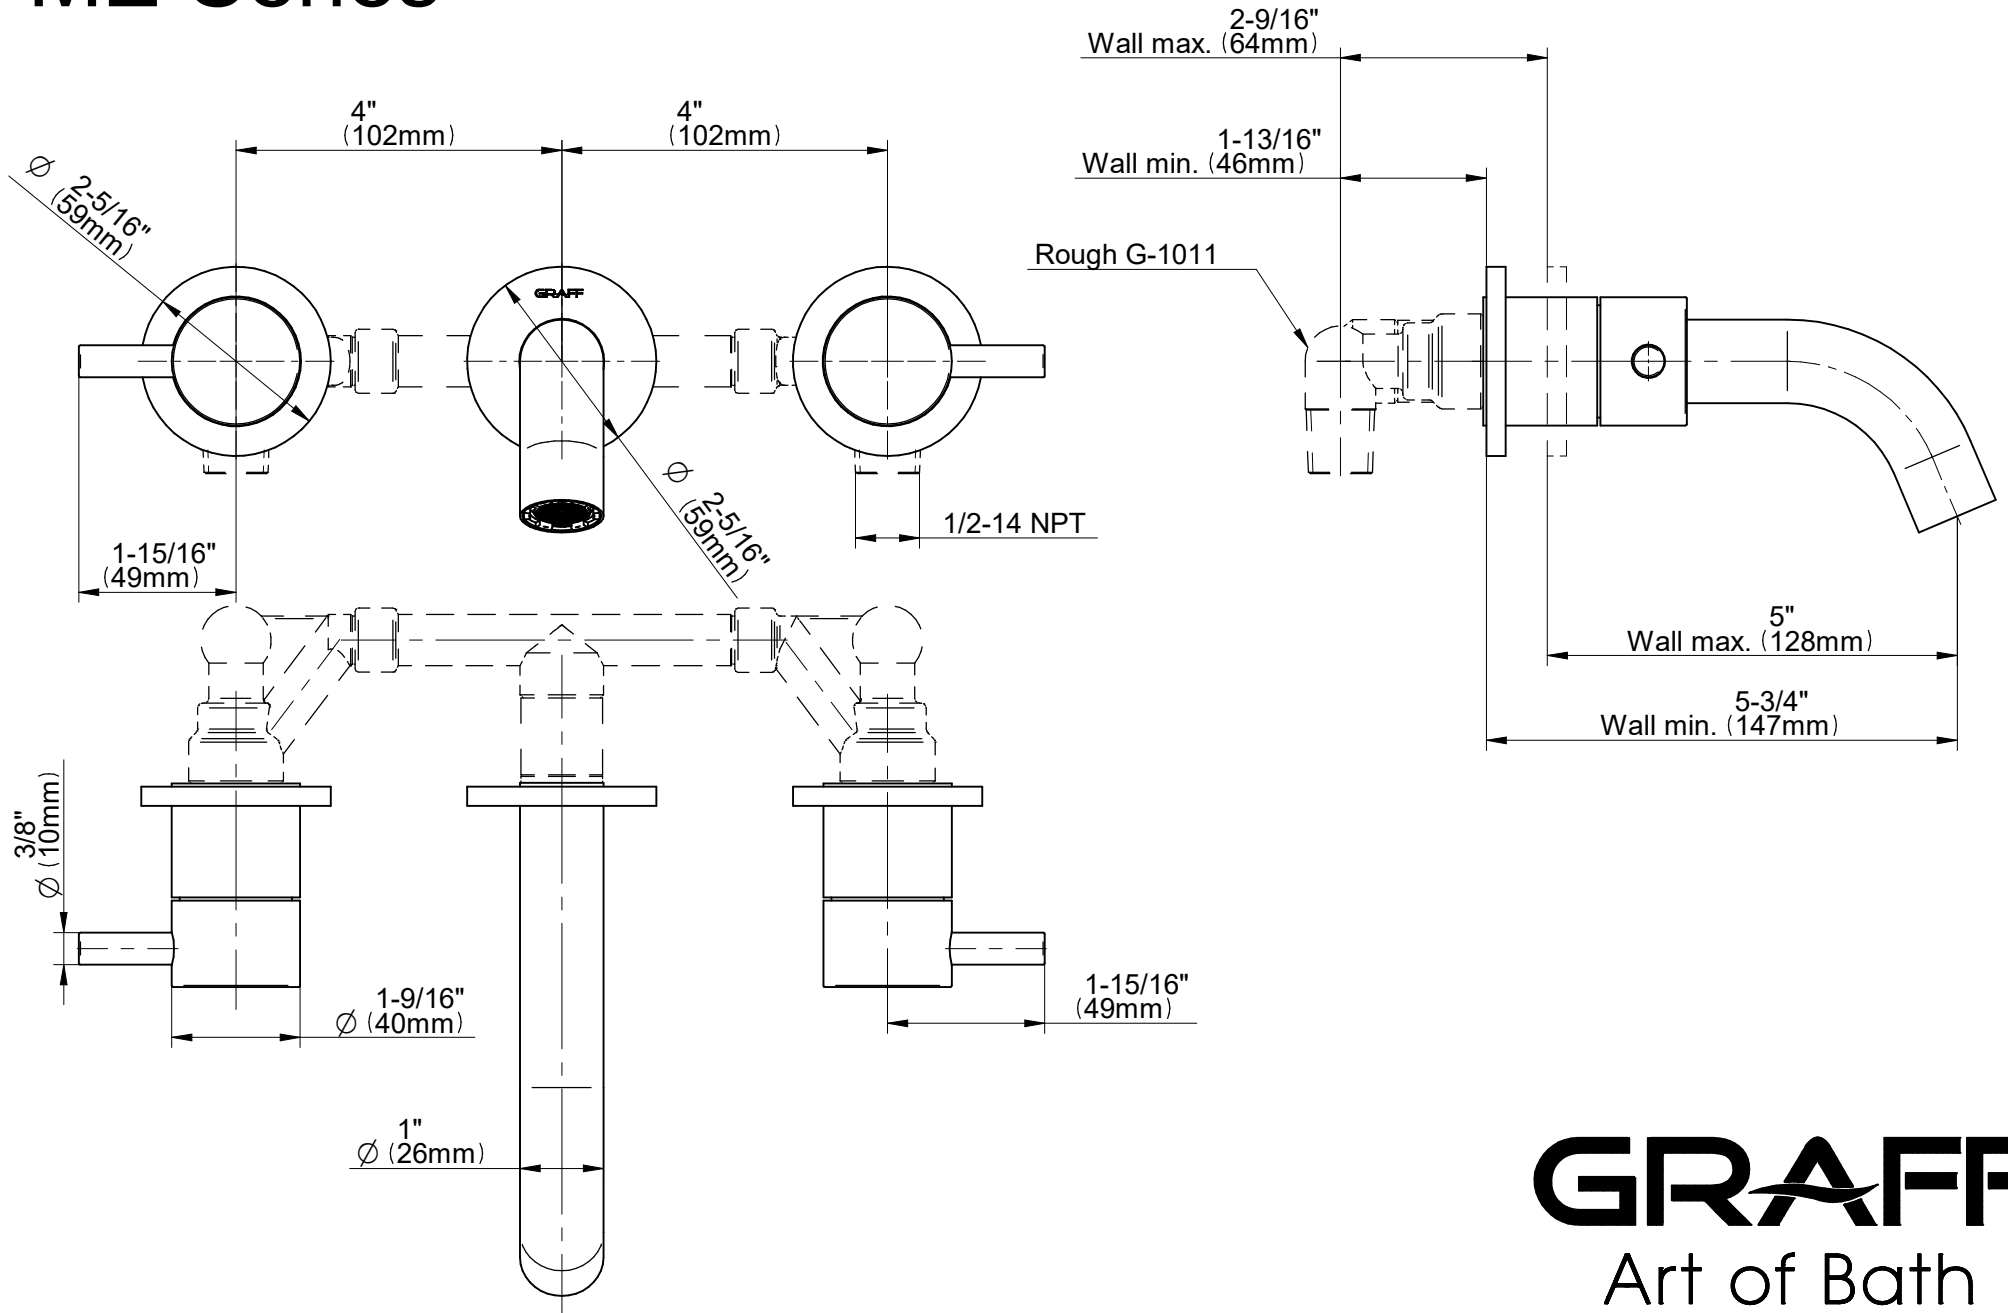

# G-6129-LM37W-\*\*-T

## ME Series

**GRAFF**<sup>®</sup>  
Art of Bath