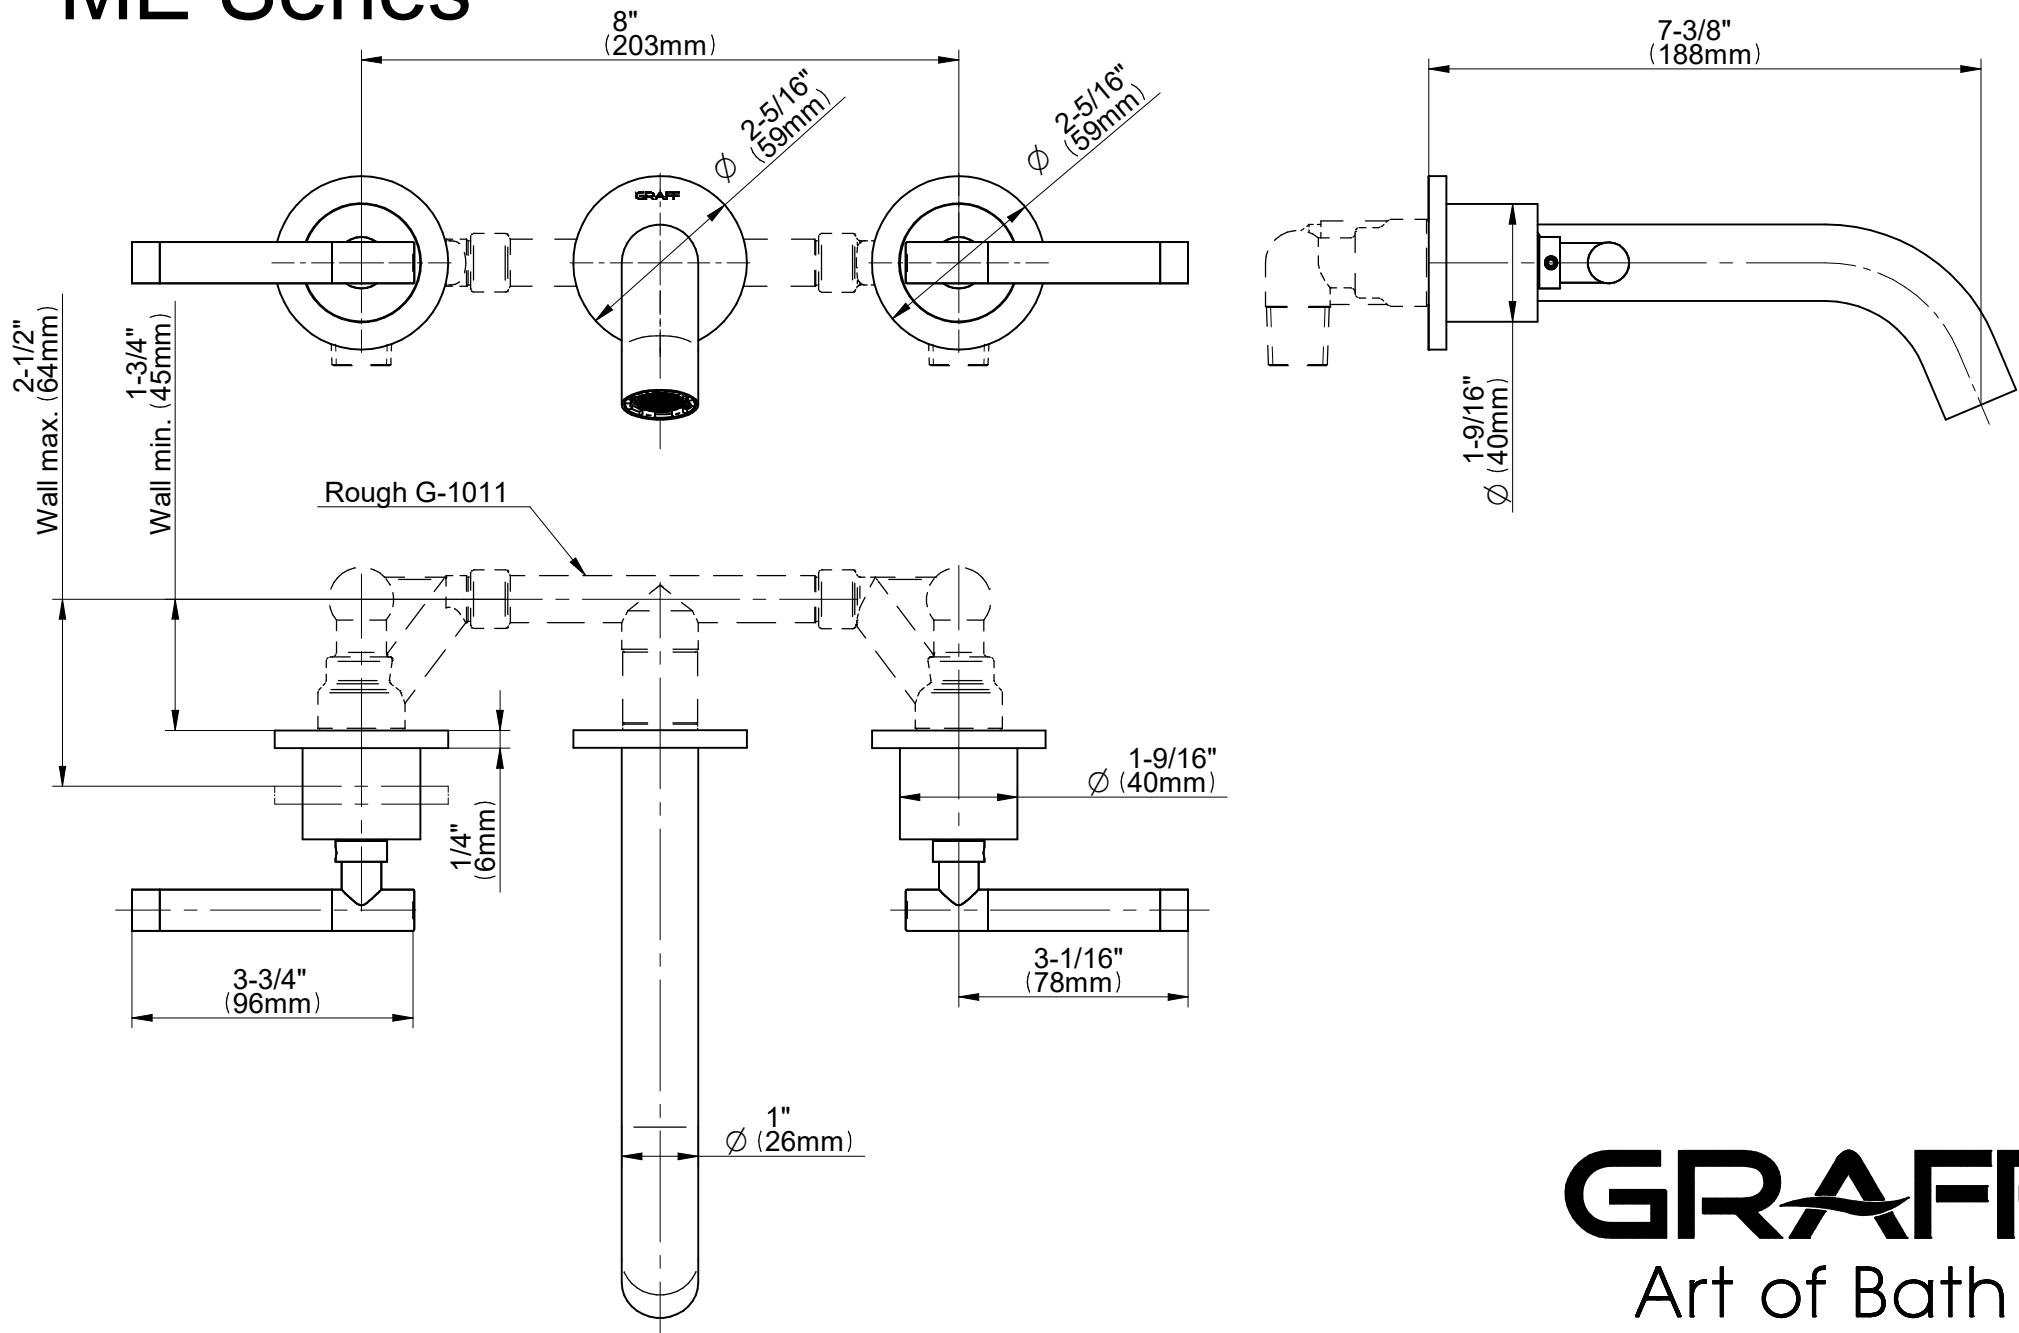

G-6132-LM62W-T

ME Series

GRAFF[®]
Art of Bath