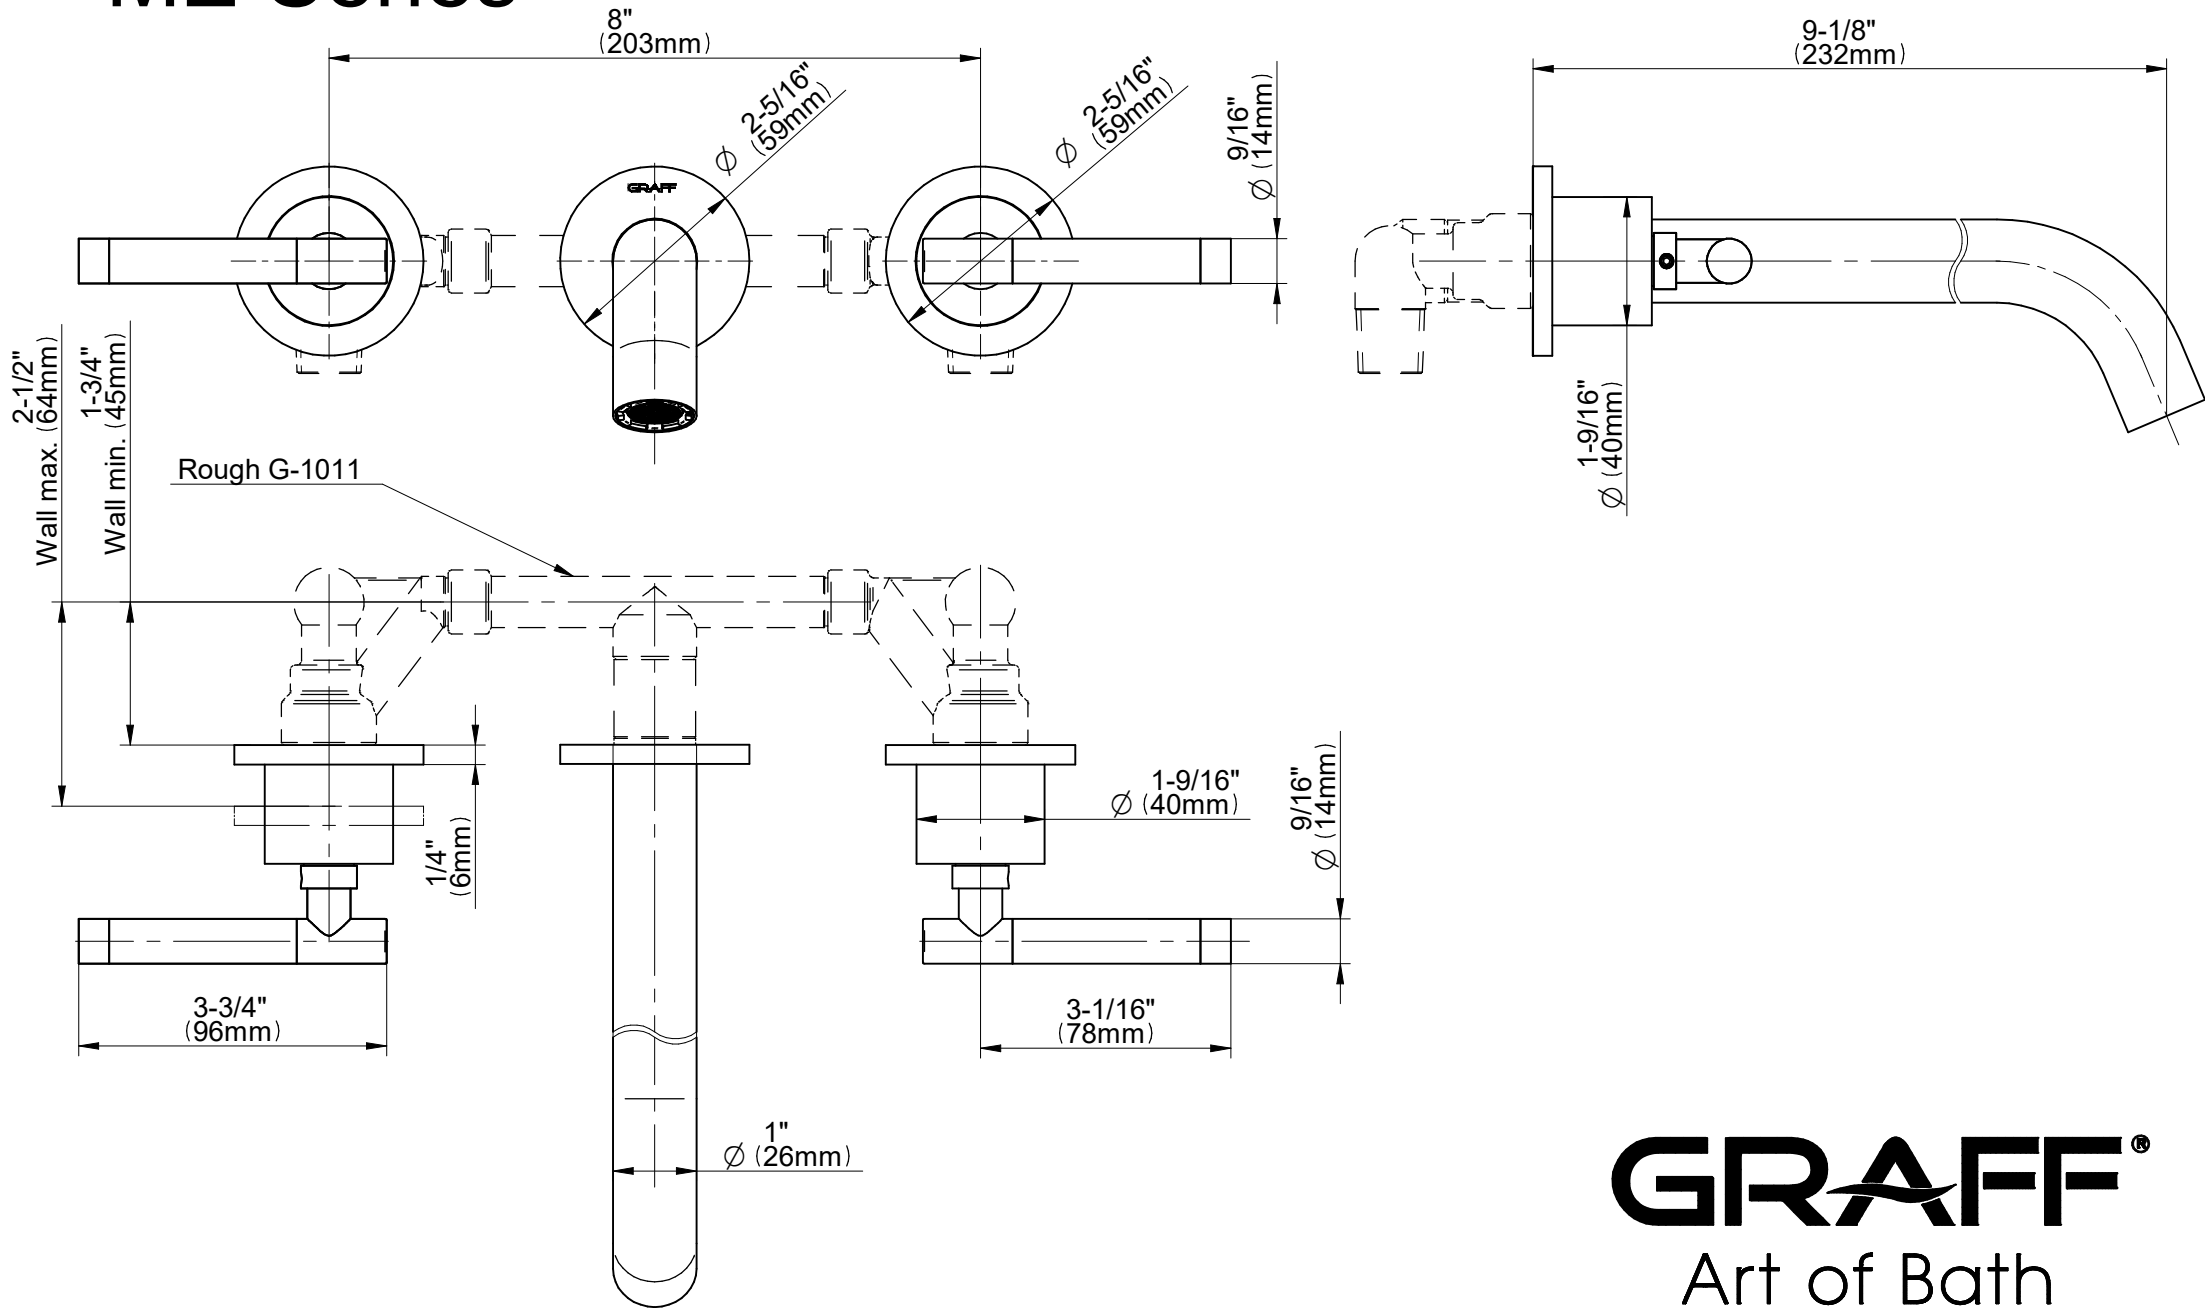

G-6133-LM62W-T

ME Series

GRAFF[®]
Art of Bath