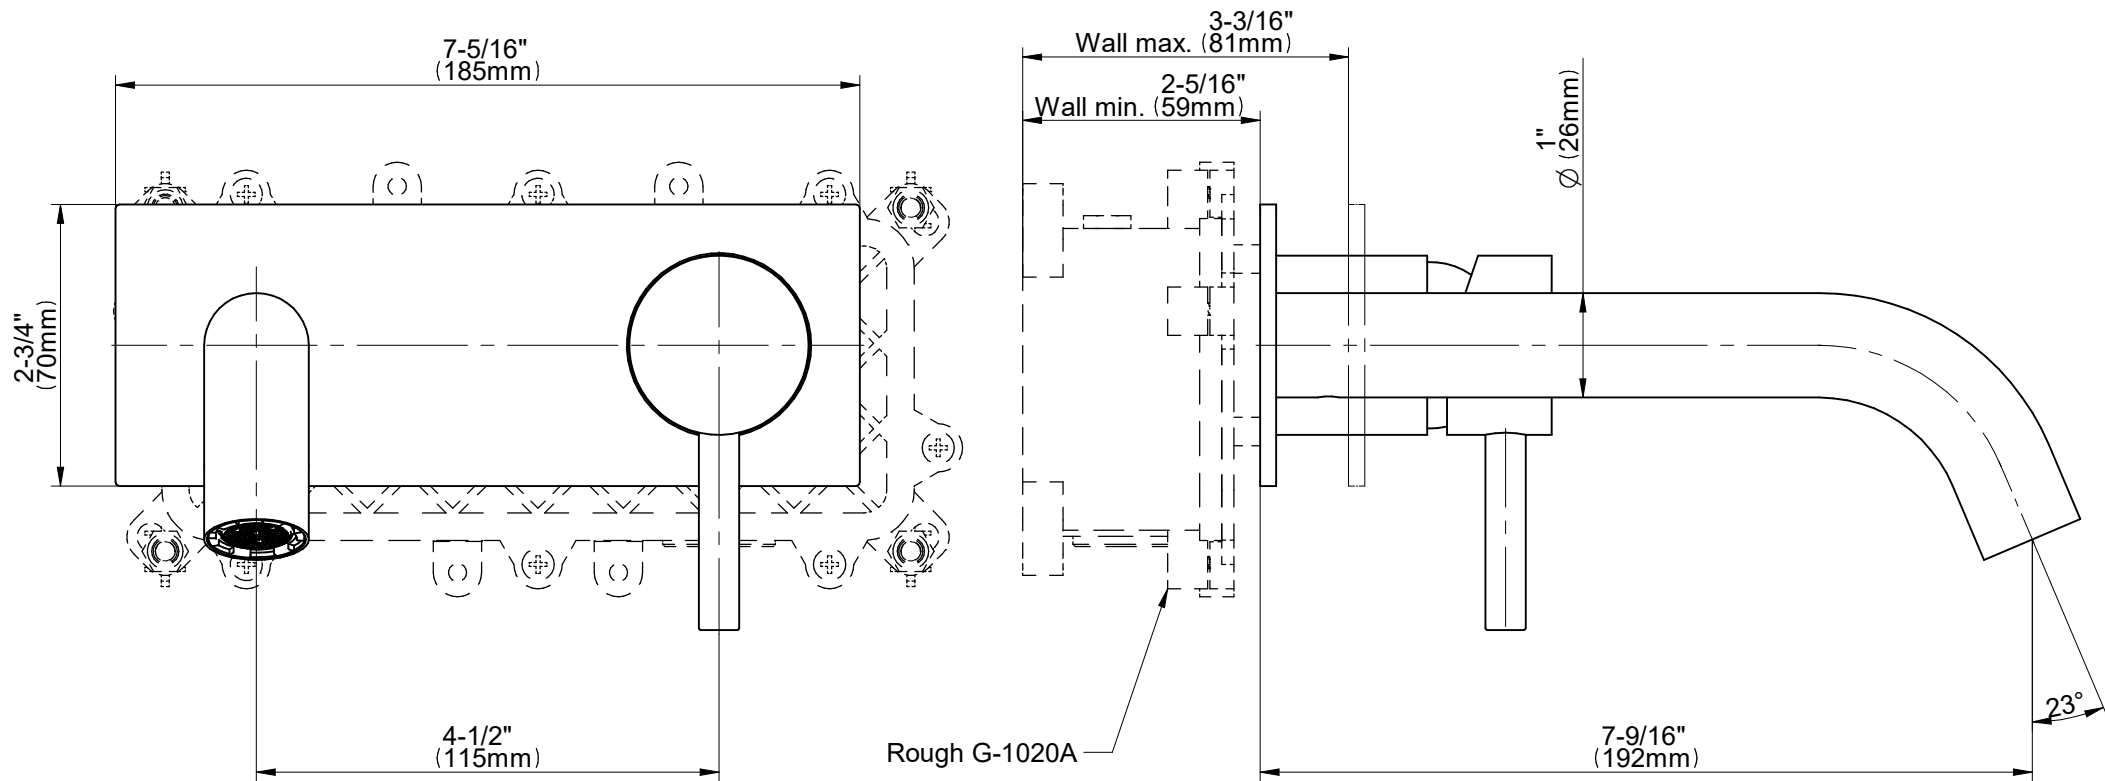

G-6140-LM41W-T

ME Series

GRAFF[®]
Art of Bath