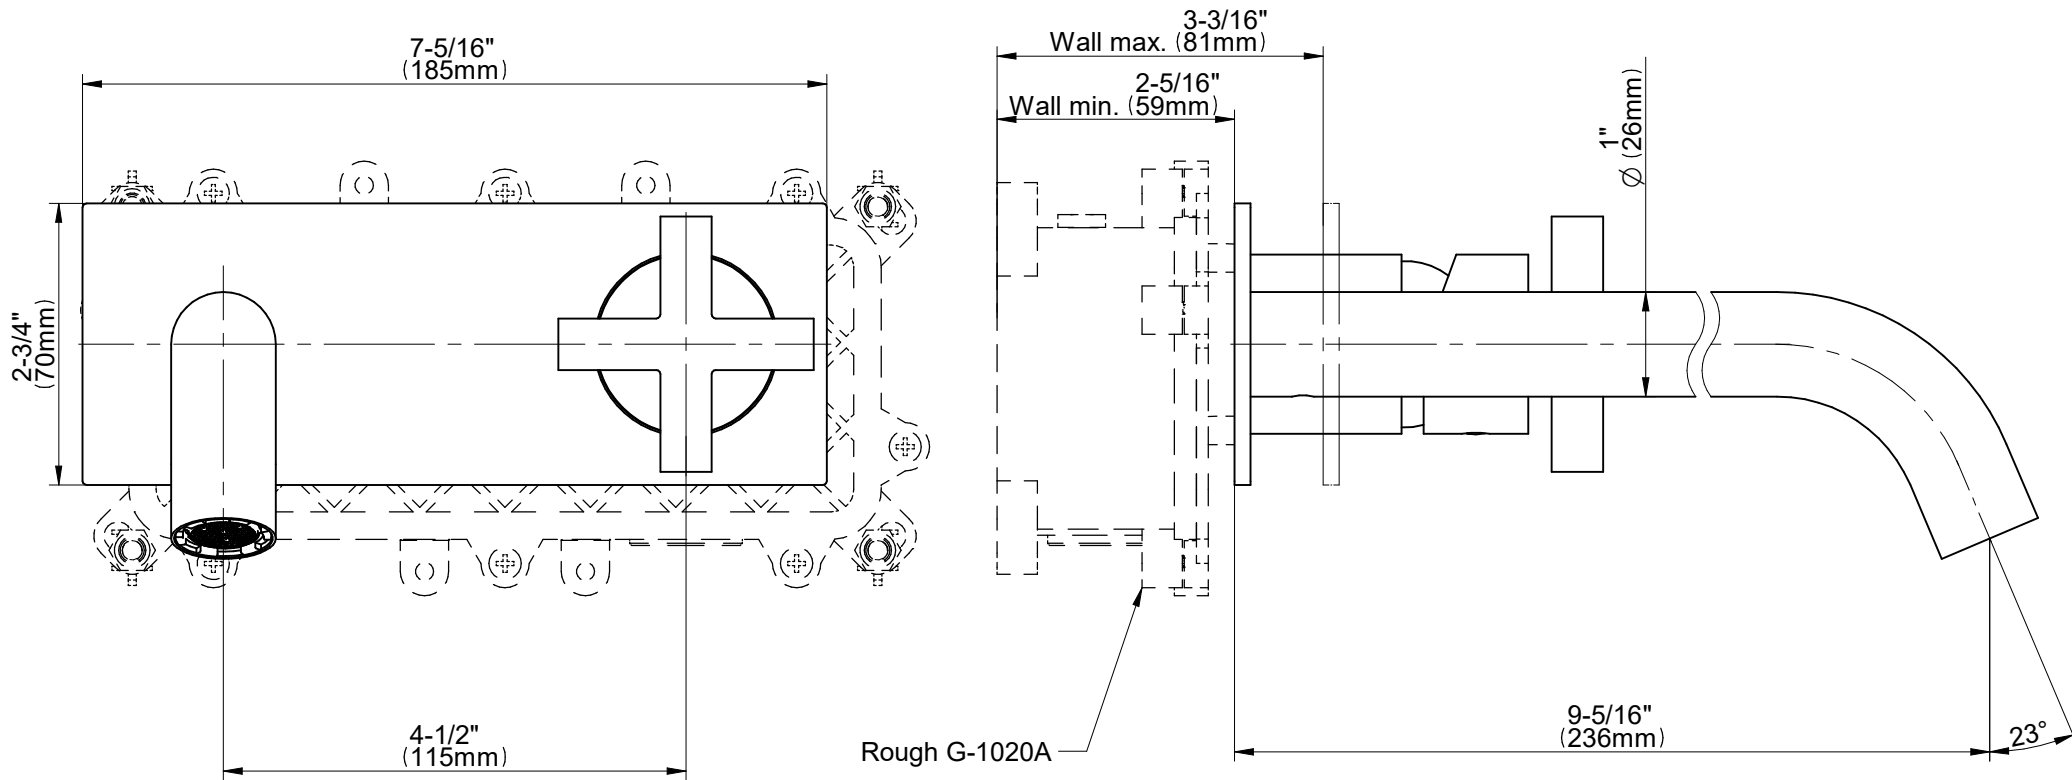

G-6141-C17MW-T

ME Series

GRAFF®
Art of Bath