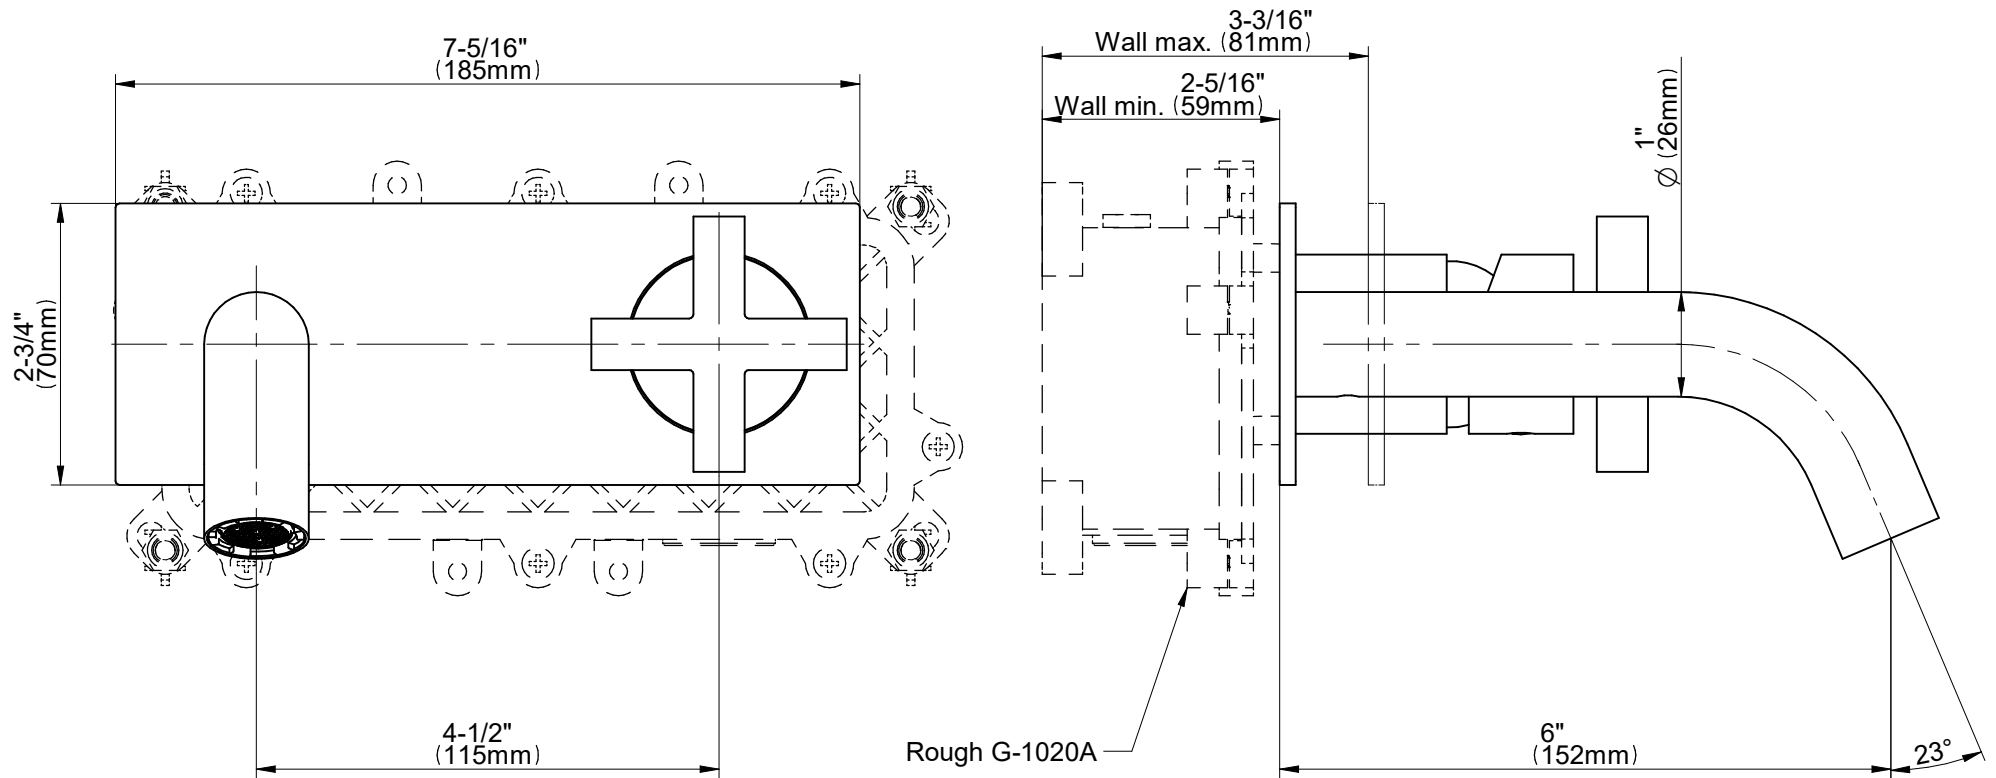

G-6142-C17MW-T

ME Series

GRAFF[®]
Art of Bath