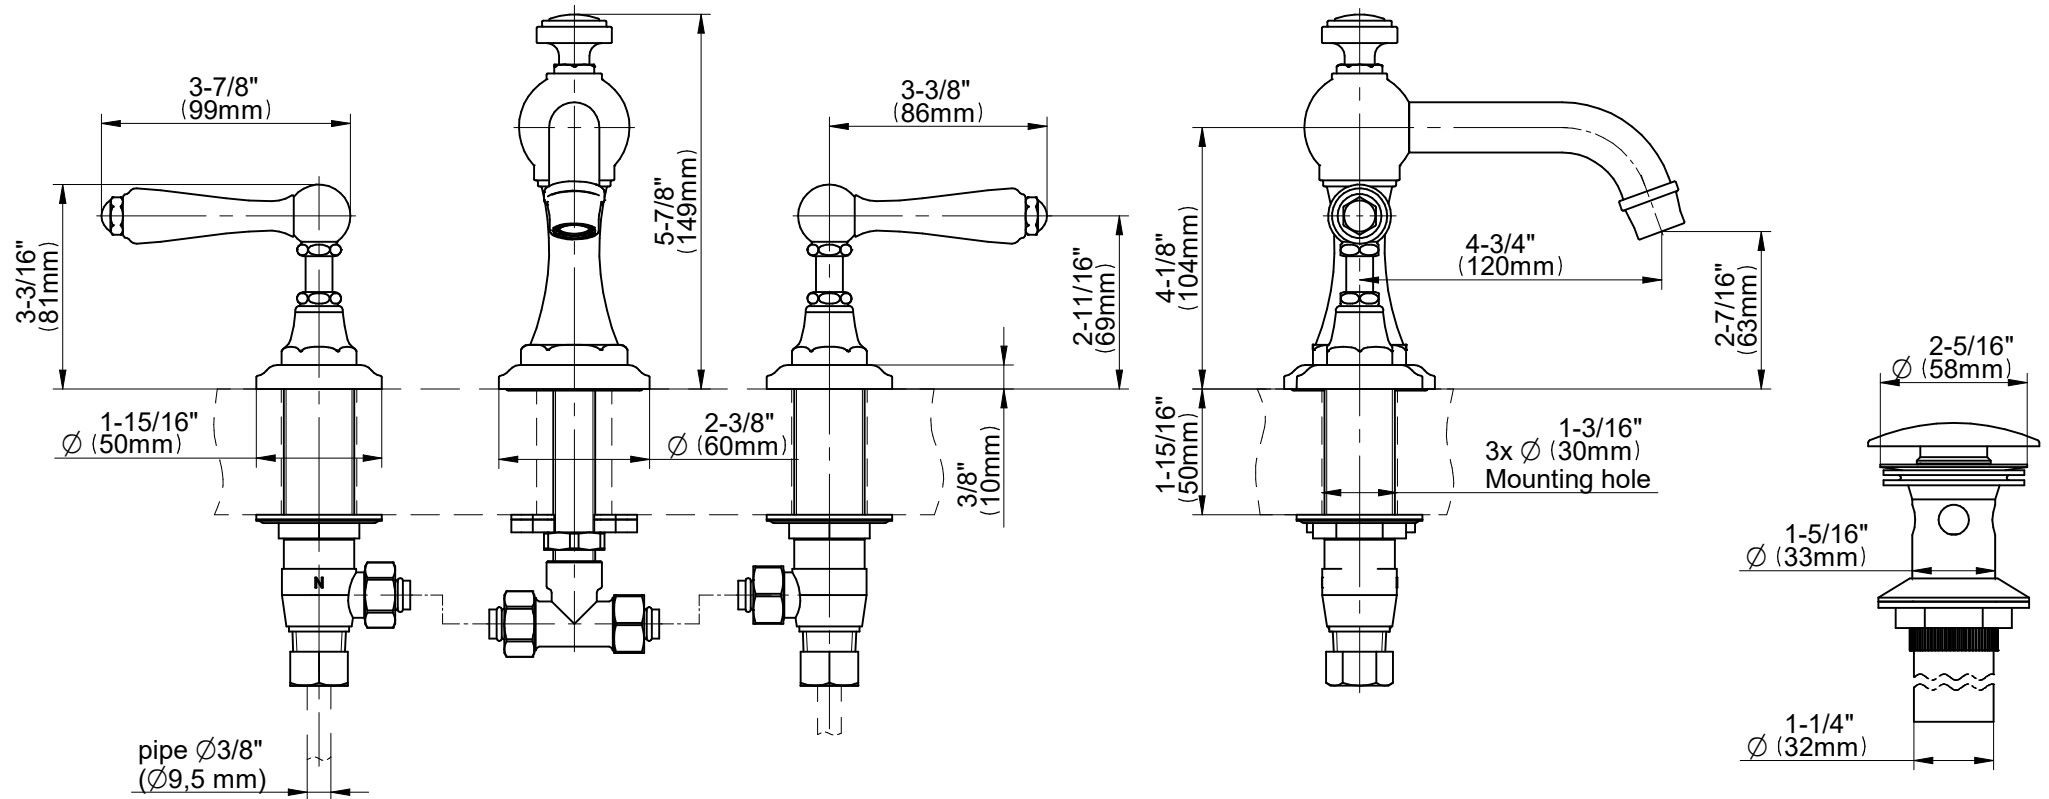

GN-6910-LM48B

CAMDEN Series

GRAFF®
Art of Bath