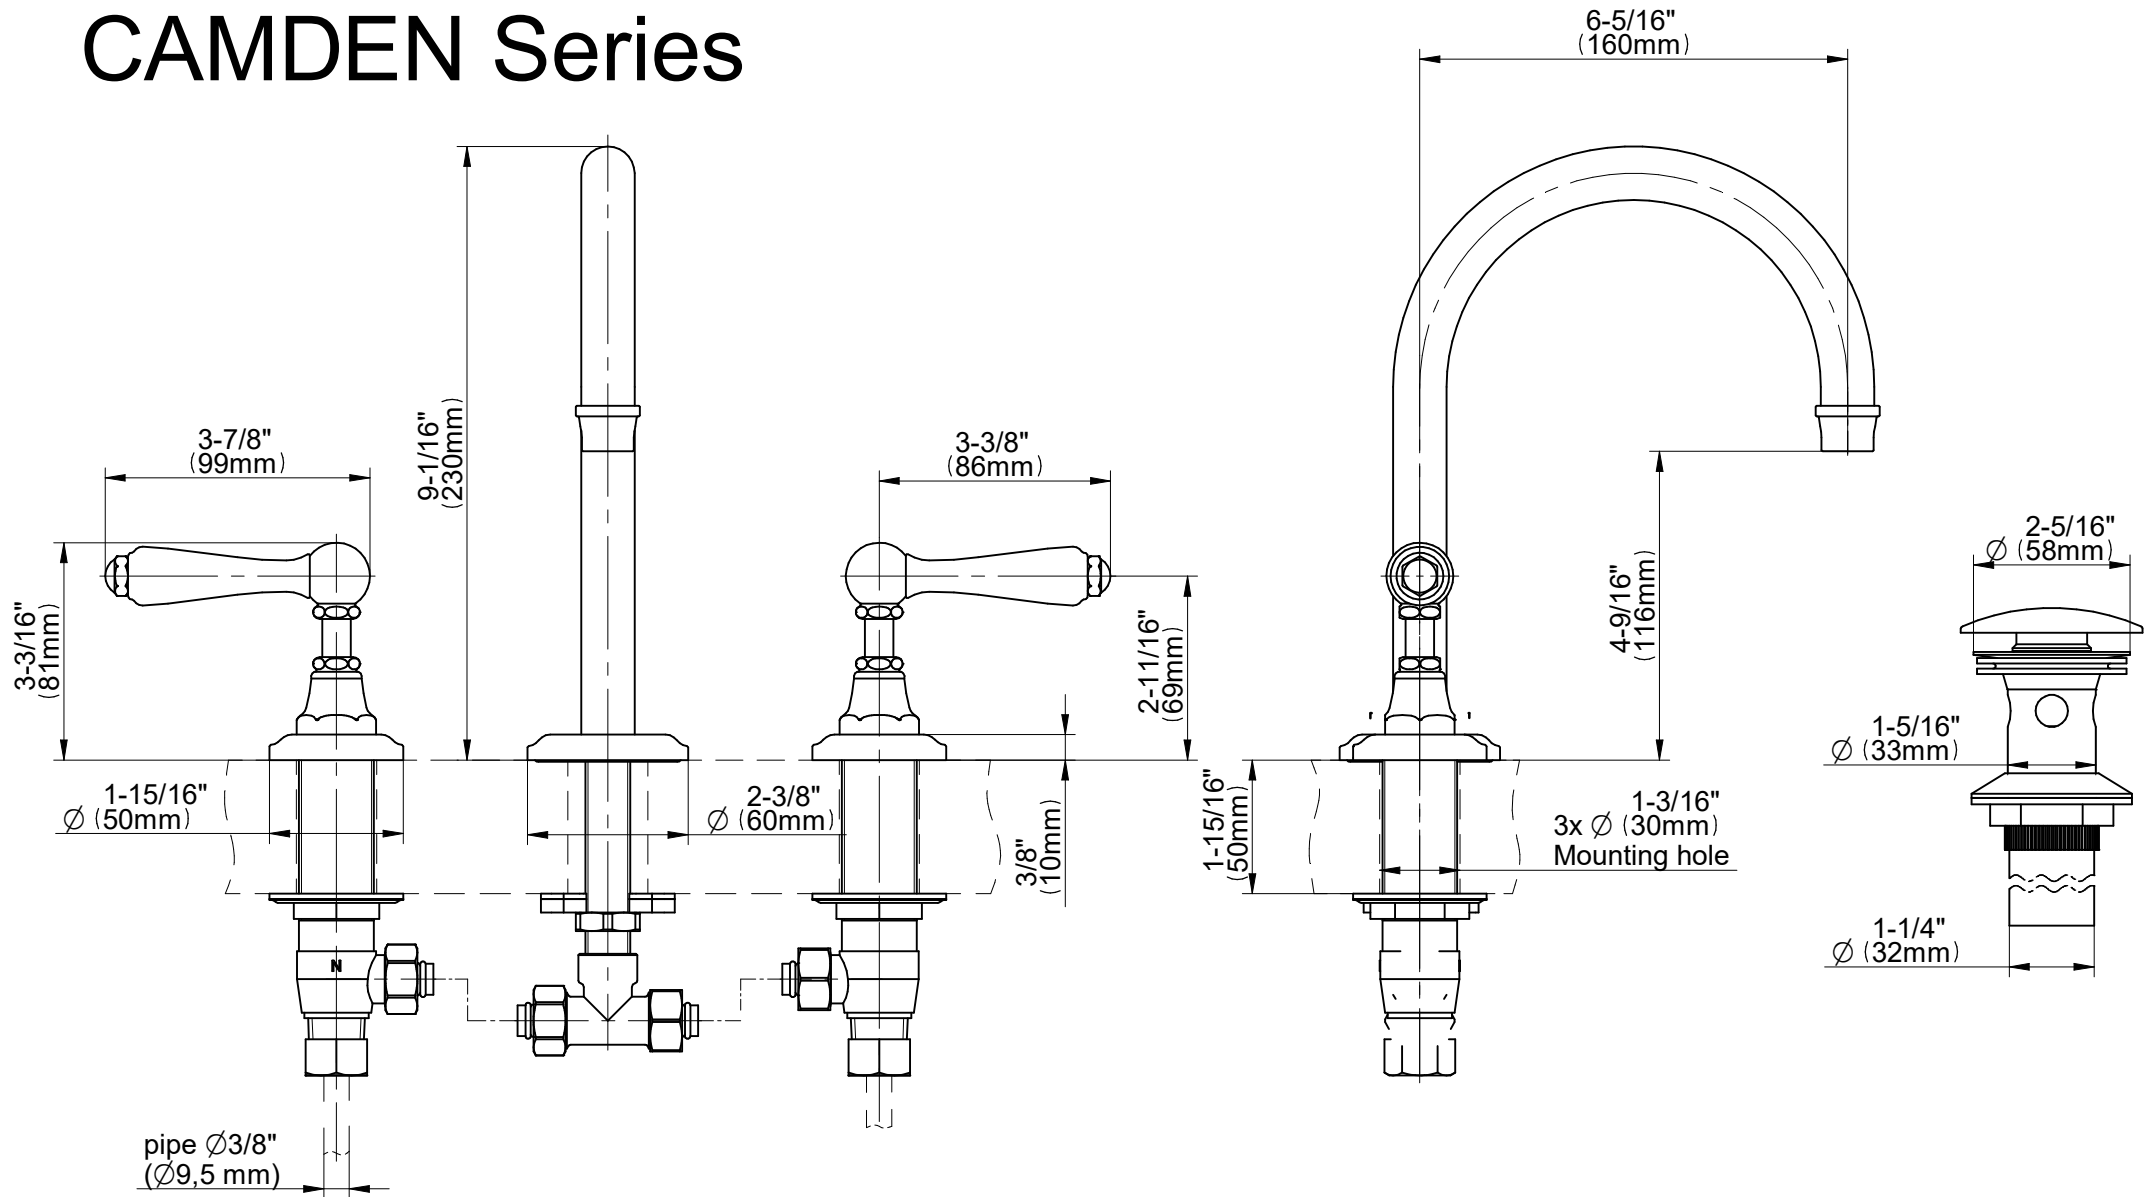

# G-6911-LM48B

## CAMDEN Series

**GRAFF**<sup>®</sup>  
Art of Bath