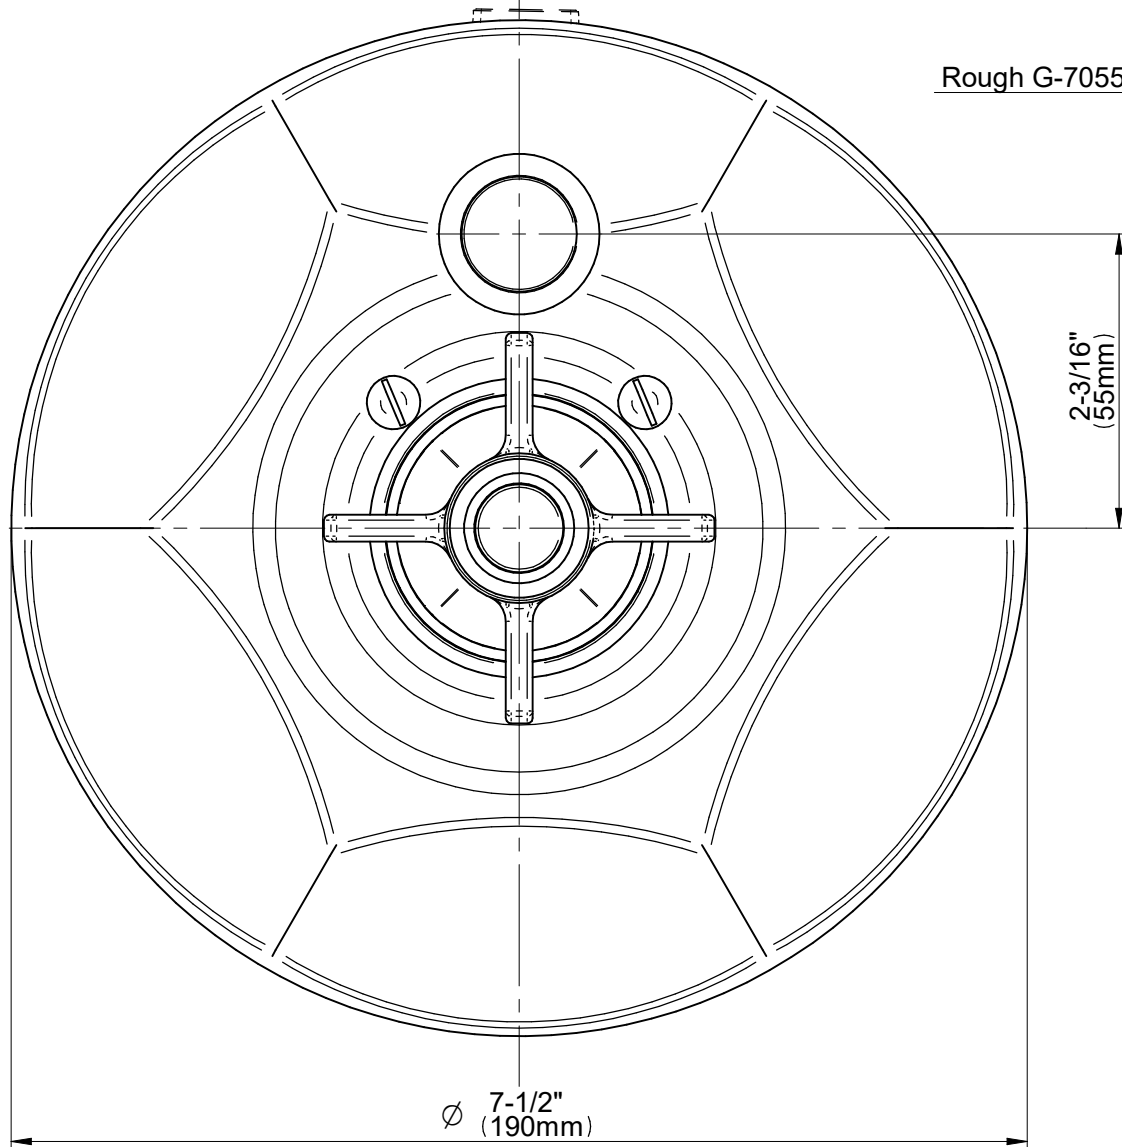

G-7075-C16PBV-**-T

Topaz Series

Rough G-7055

GRAFF[®]
Art of Bath