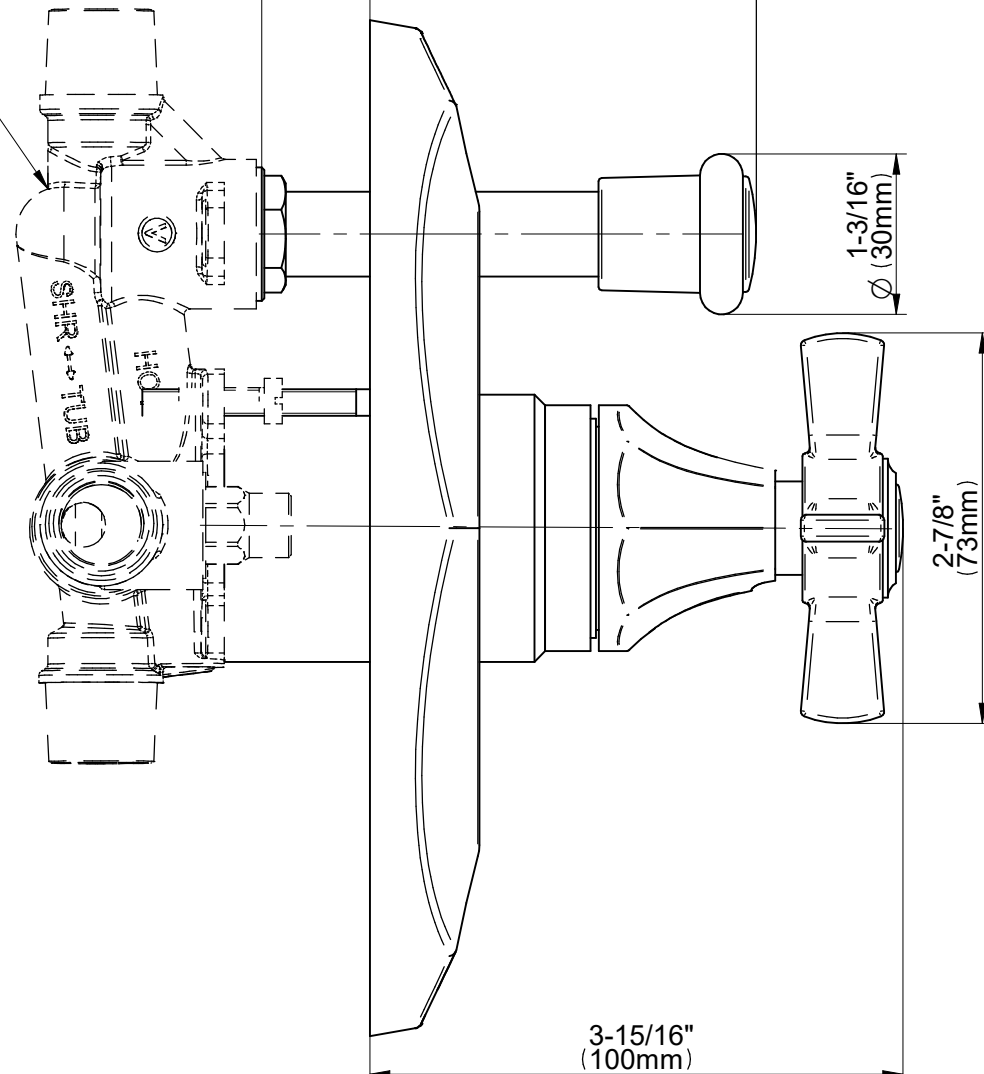

G-7075-C16PBV-**-T

Topaz Series

Rough G-7055

GRAFF[®]
Art of Bath