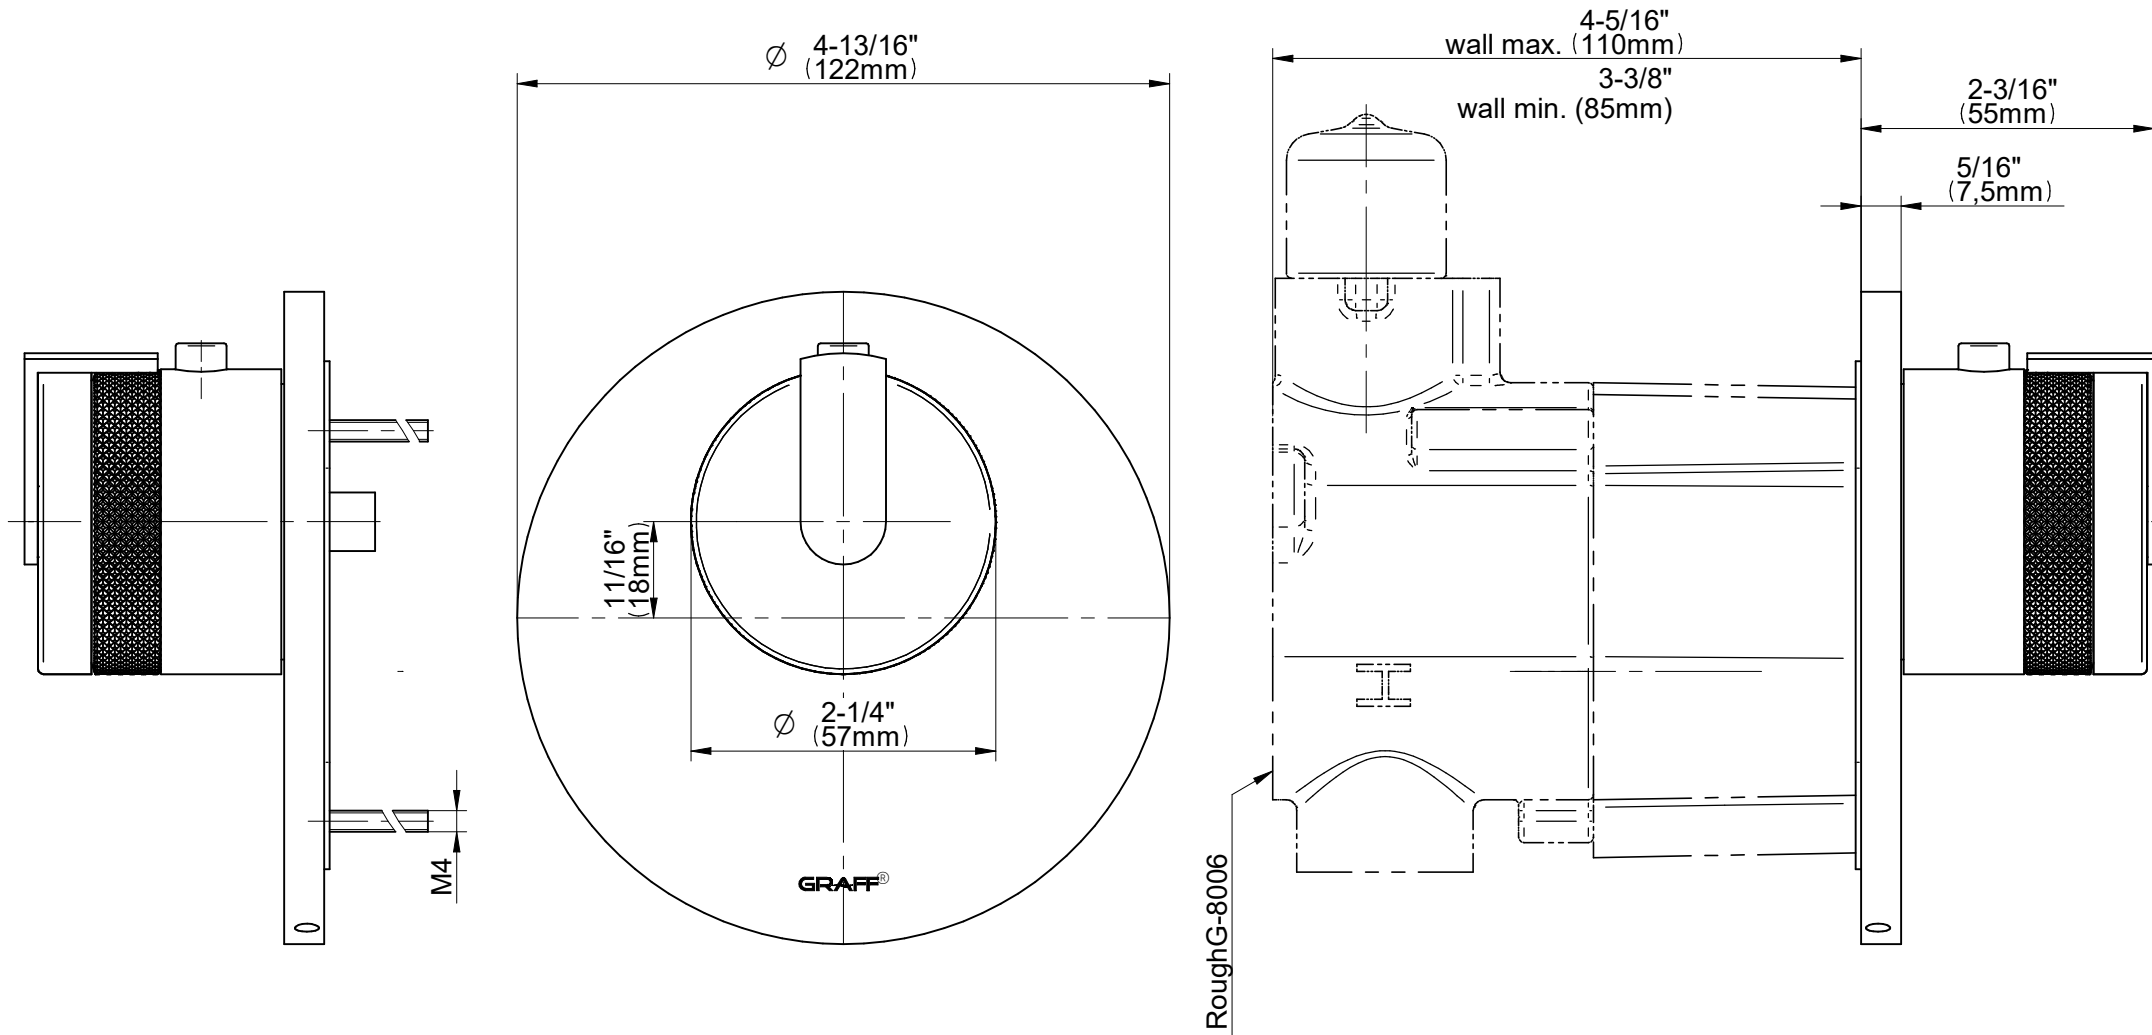

G-8027-***-L1**-**-T

MOD+ Series

GRAFF®
Art of Bath