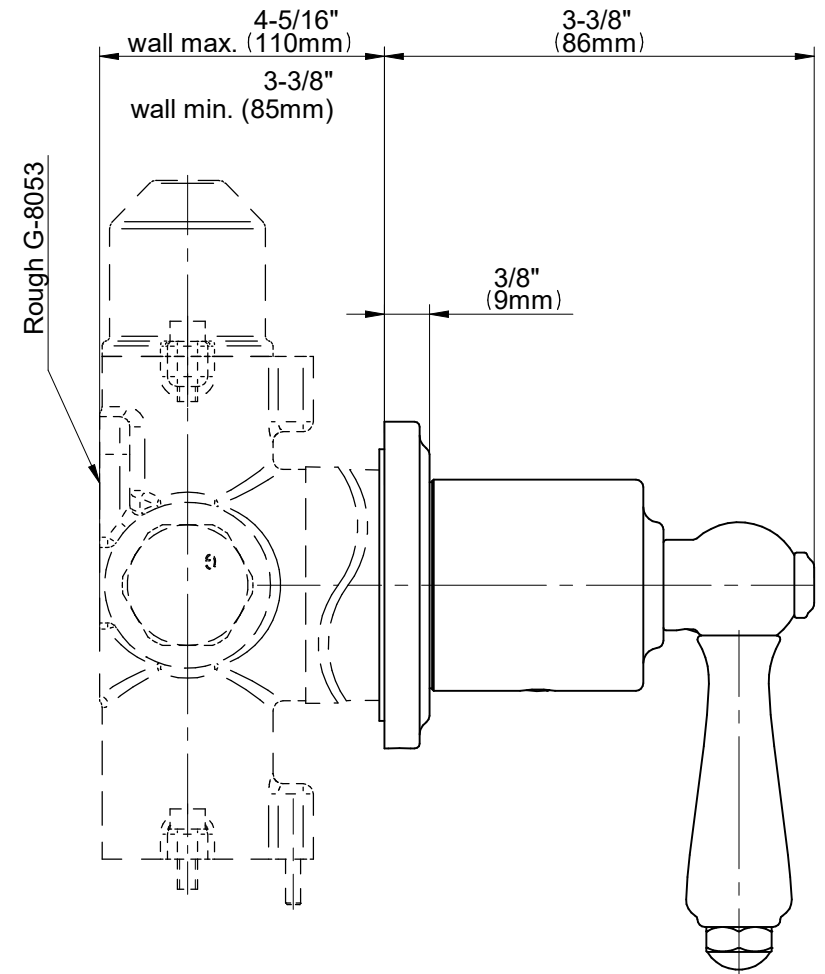

G-8039-LM48E1-**-T

Camden Series

GRAFF[®]
Art of Bath