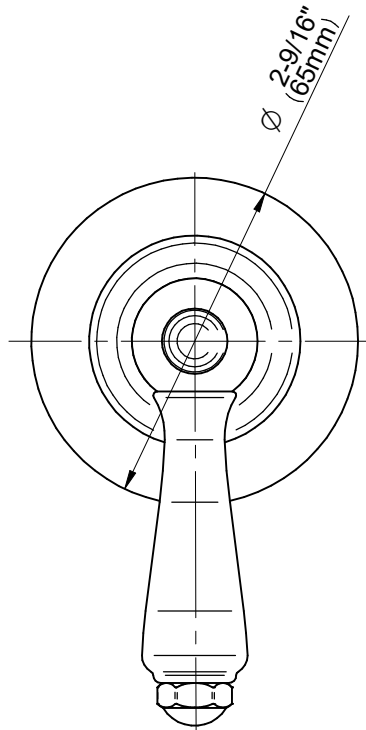

G-8039-LM48E1-**-T

Camden Series

GRAFF[®]
Art of Bath