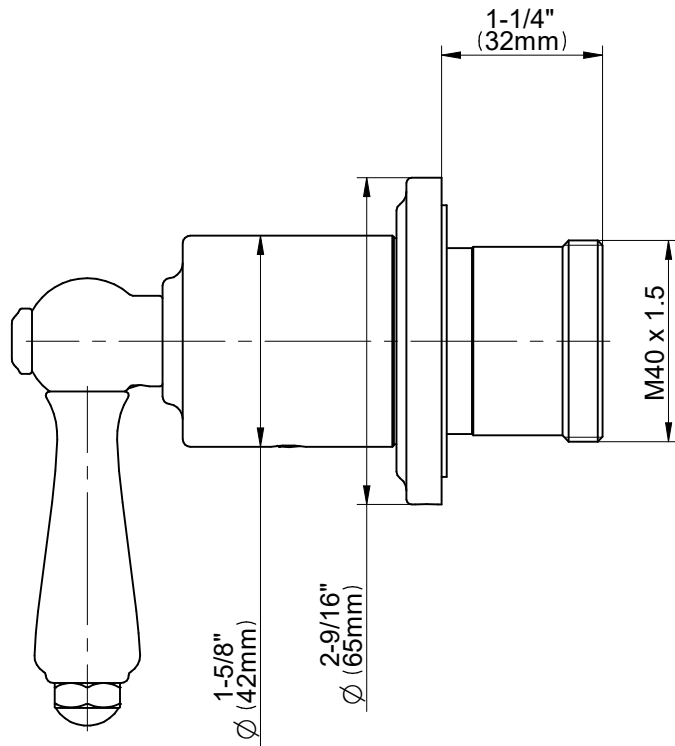

G-8039-LM48E1-**-T

Camden Series

GRAFF[®]
Art of Bath