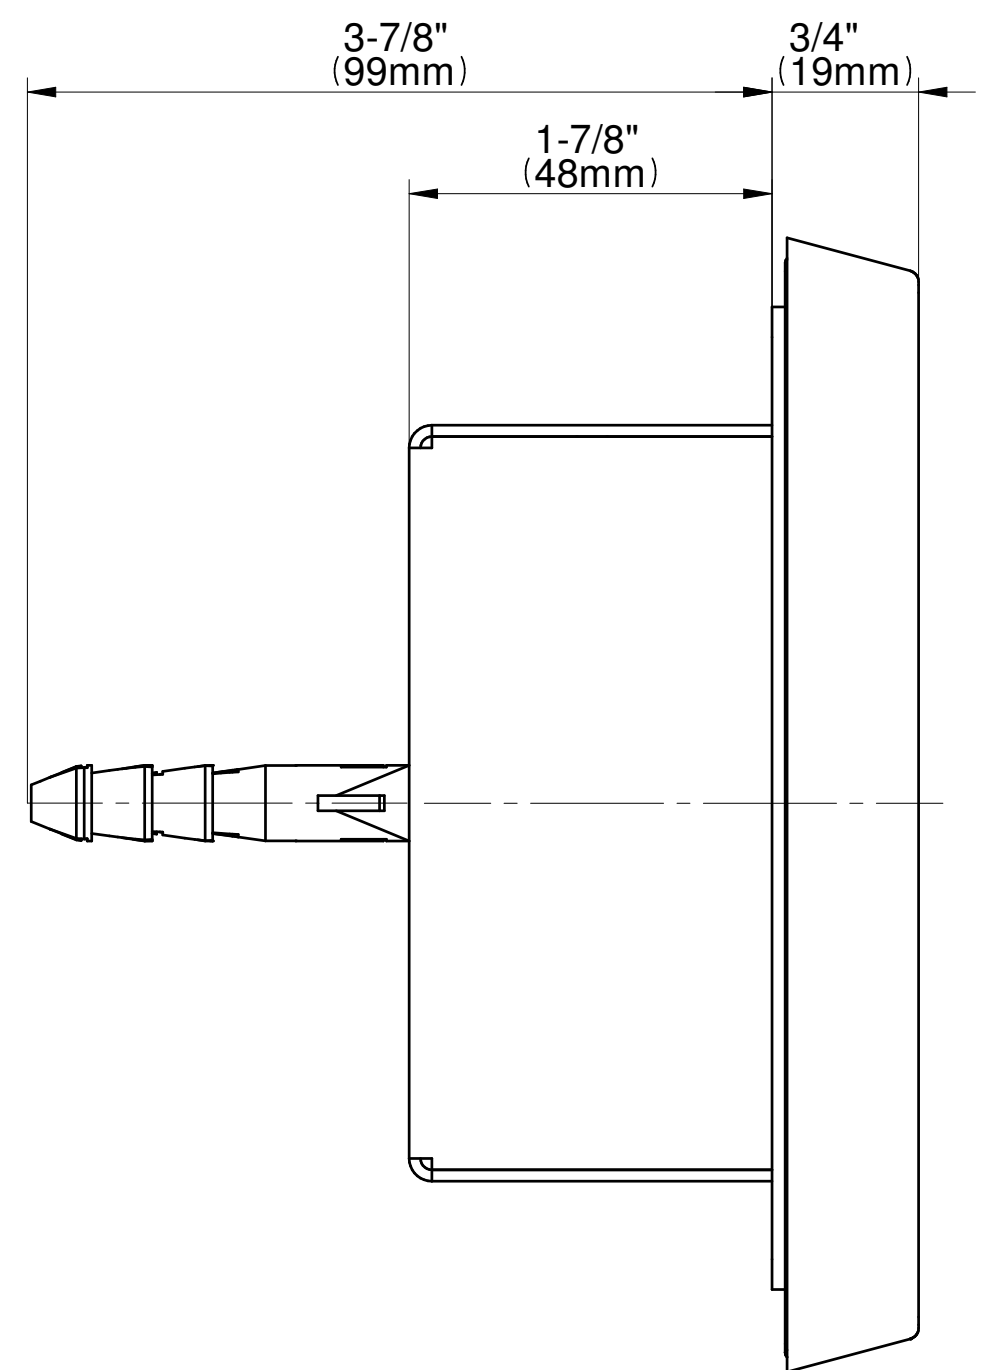

E-8251

AQUA-SENSE 2 Series

GRAFF[®]
CUTTING EDGE DESIGN