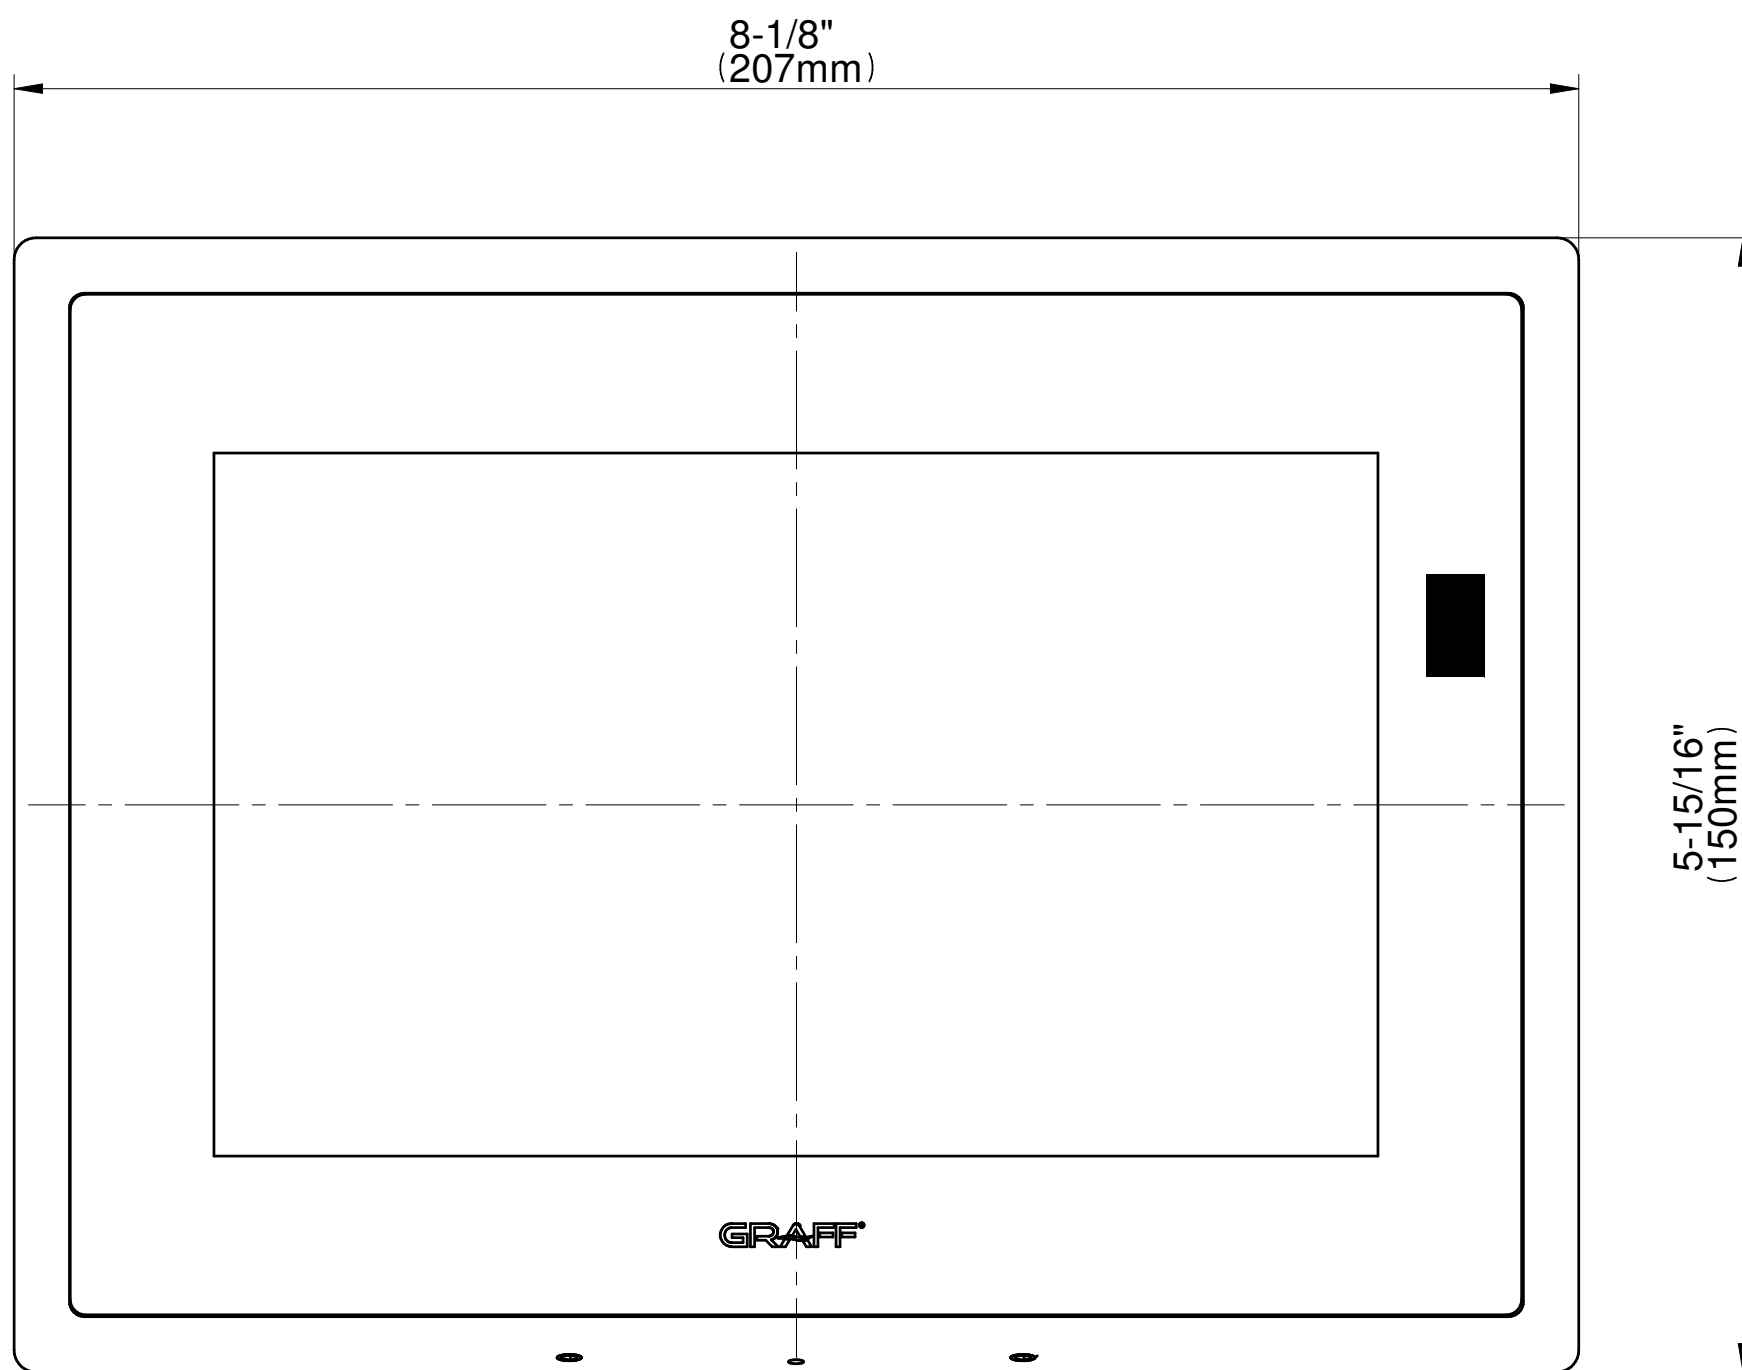

E-8251

AQUA-SENSE 2 Series

GRAFF[®]
CUTTING EDGE DESIGN