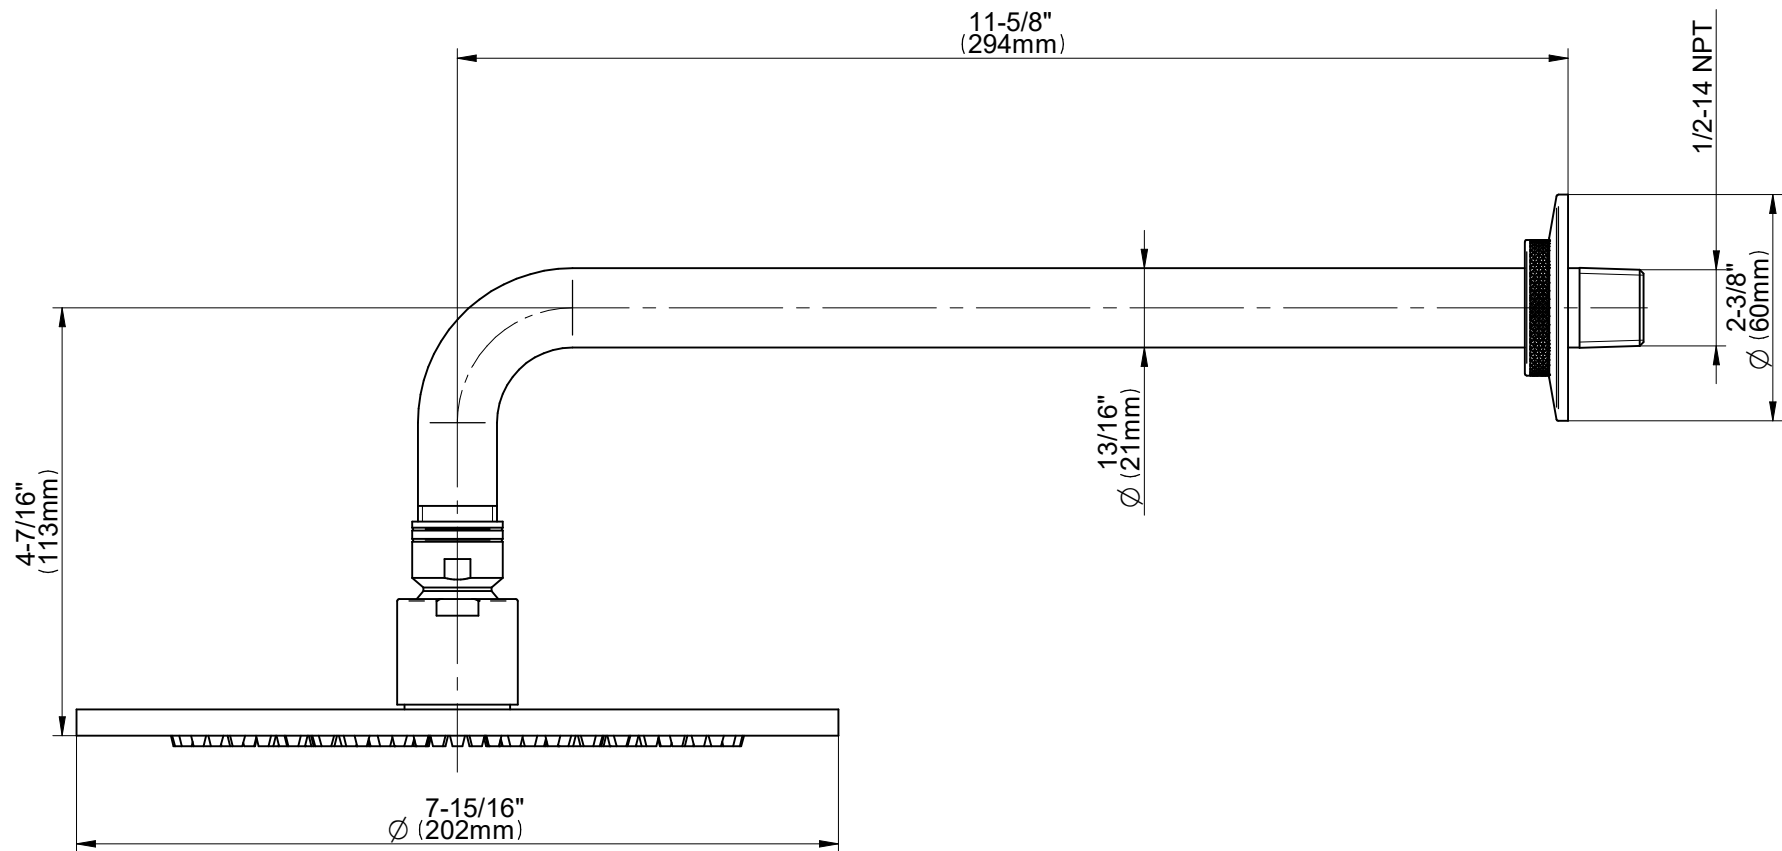

G-8301A-**

MOD+, CAMEO, HARLEY Series

GRAFF[®]
Art of Bath