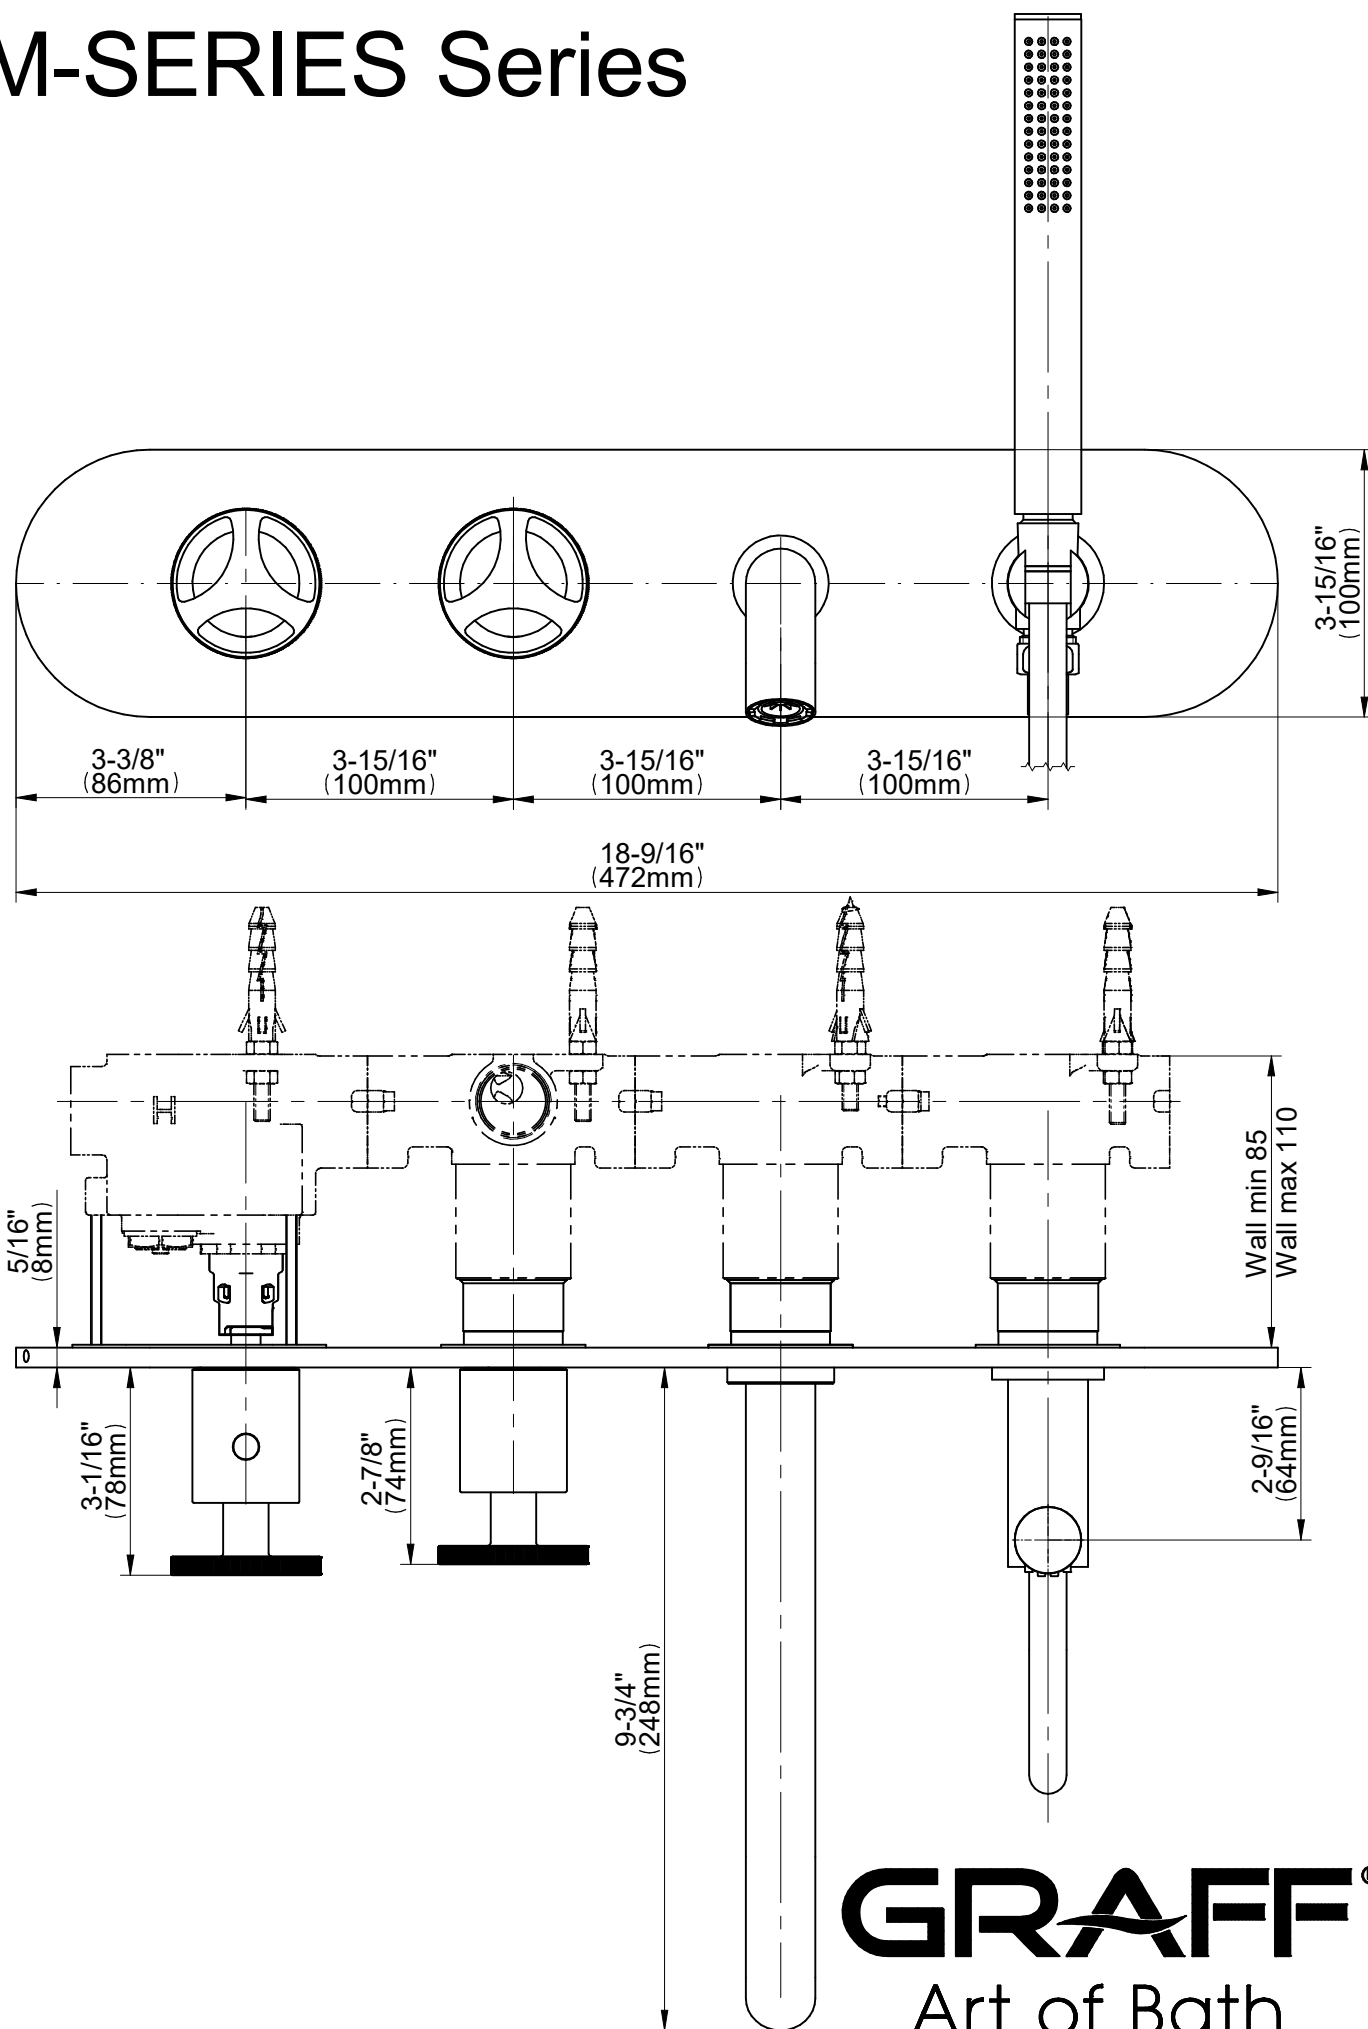

# GL7.690H-C19E0-\*\*-T

## M-SERIES Series

**GRAFF**<sup>®</sup>  
Art of Bath