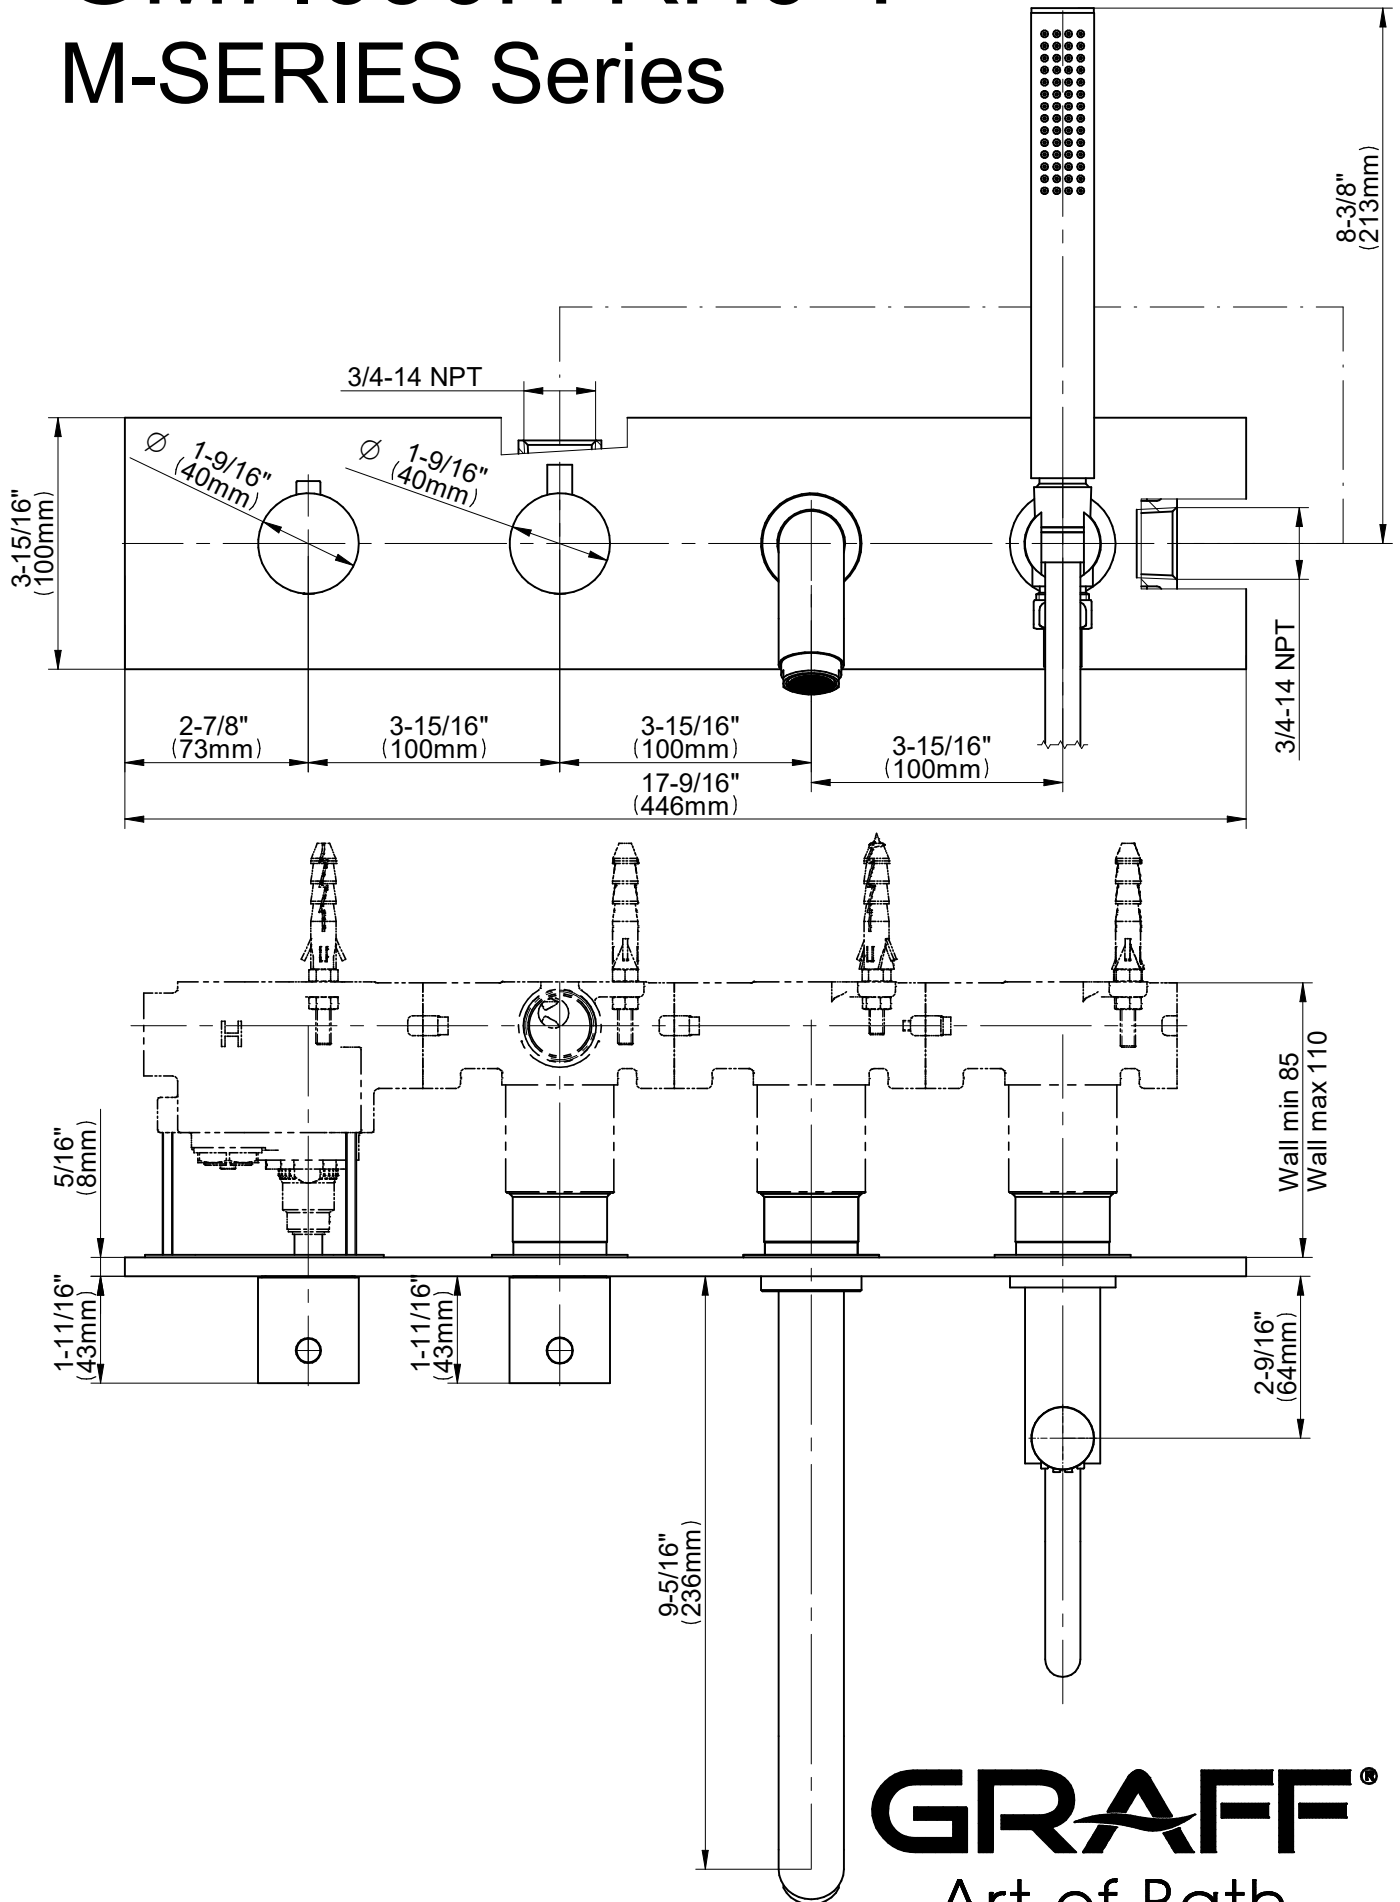

GM7.690H-RH0-T

M-SERIES Series

GRAFF®
Art of Bath