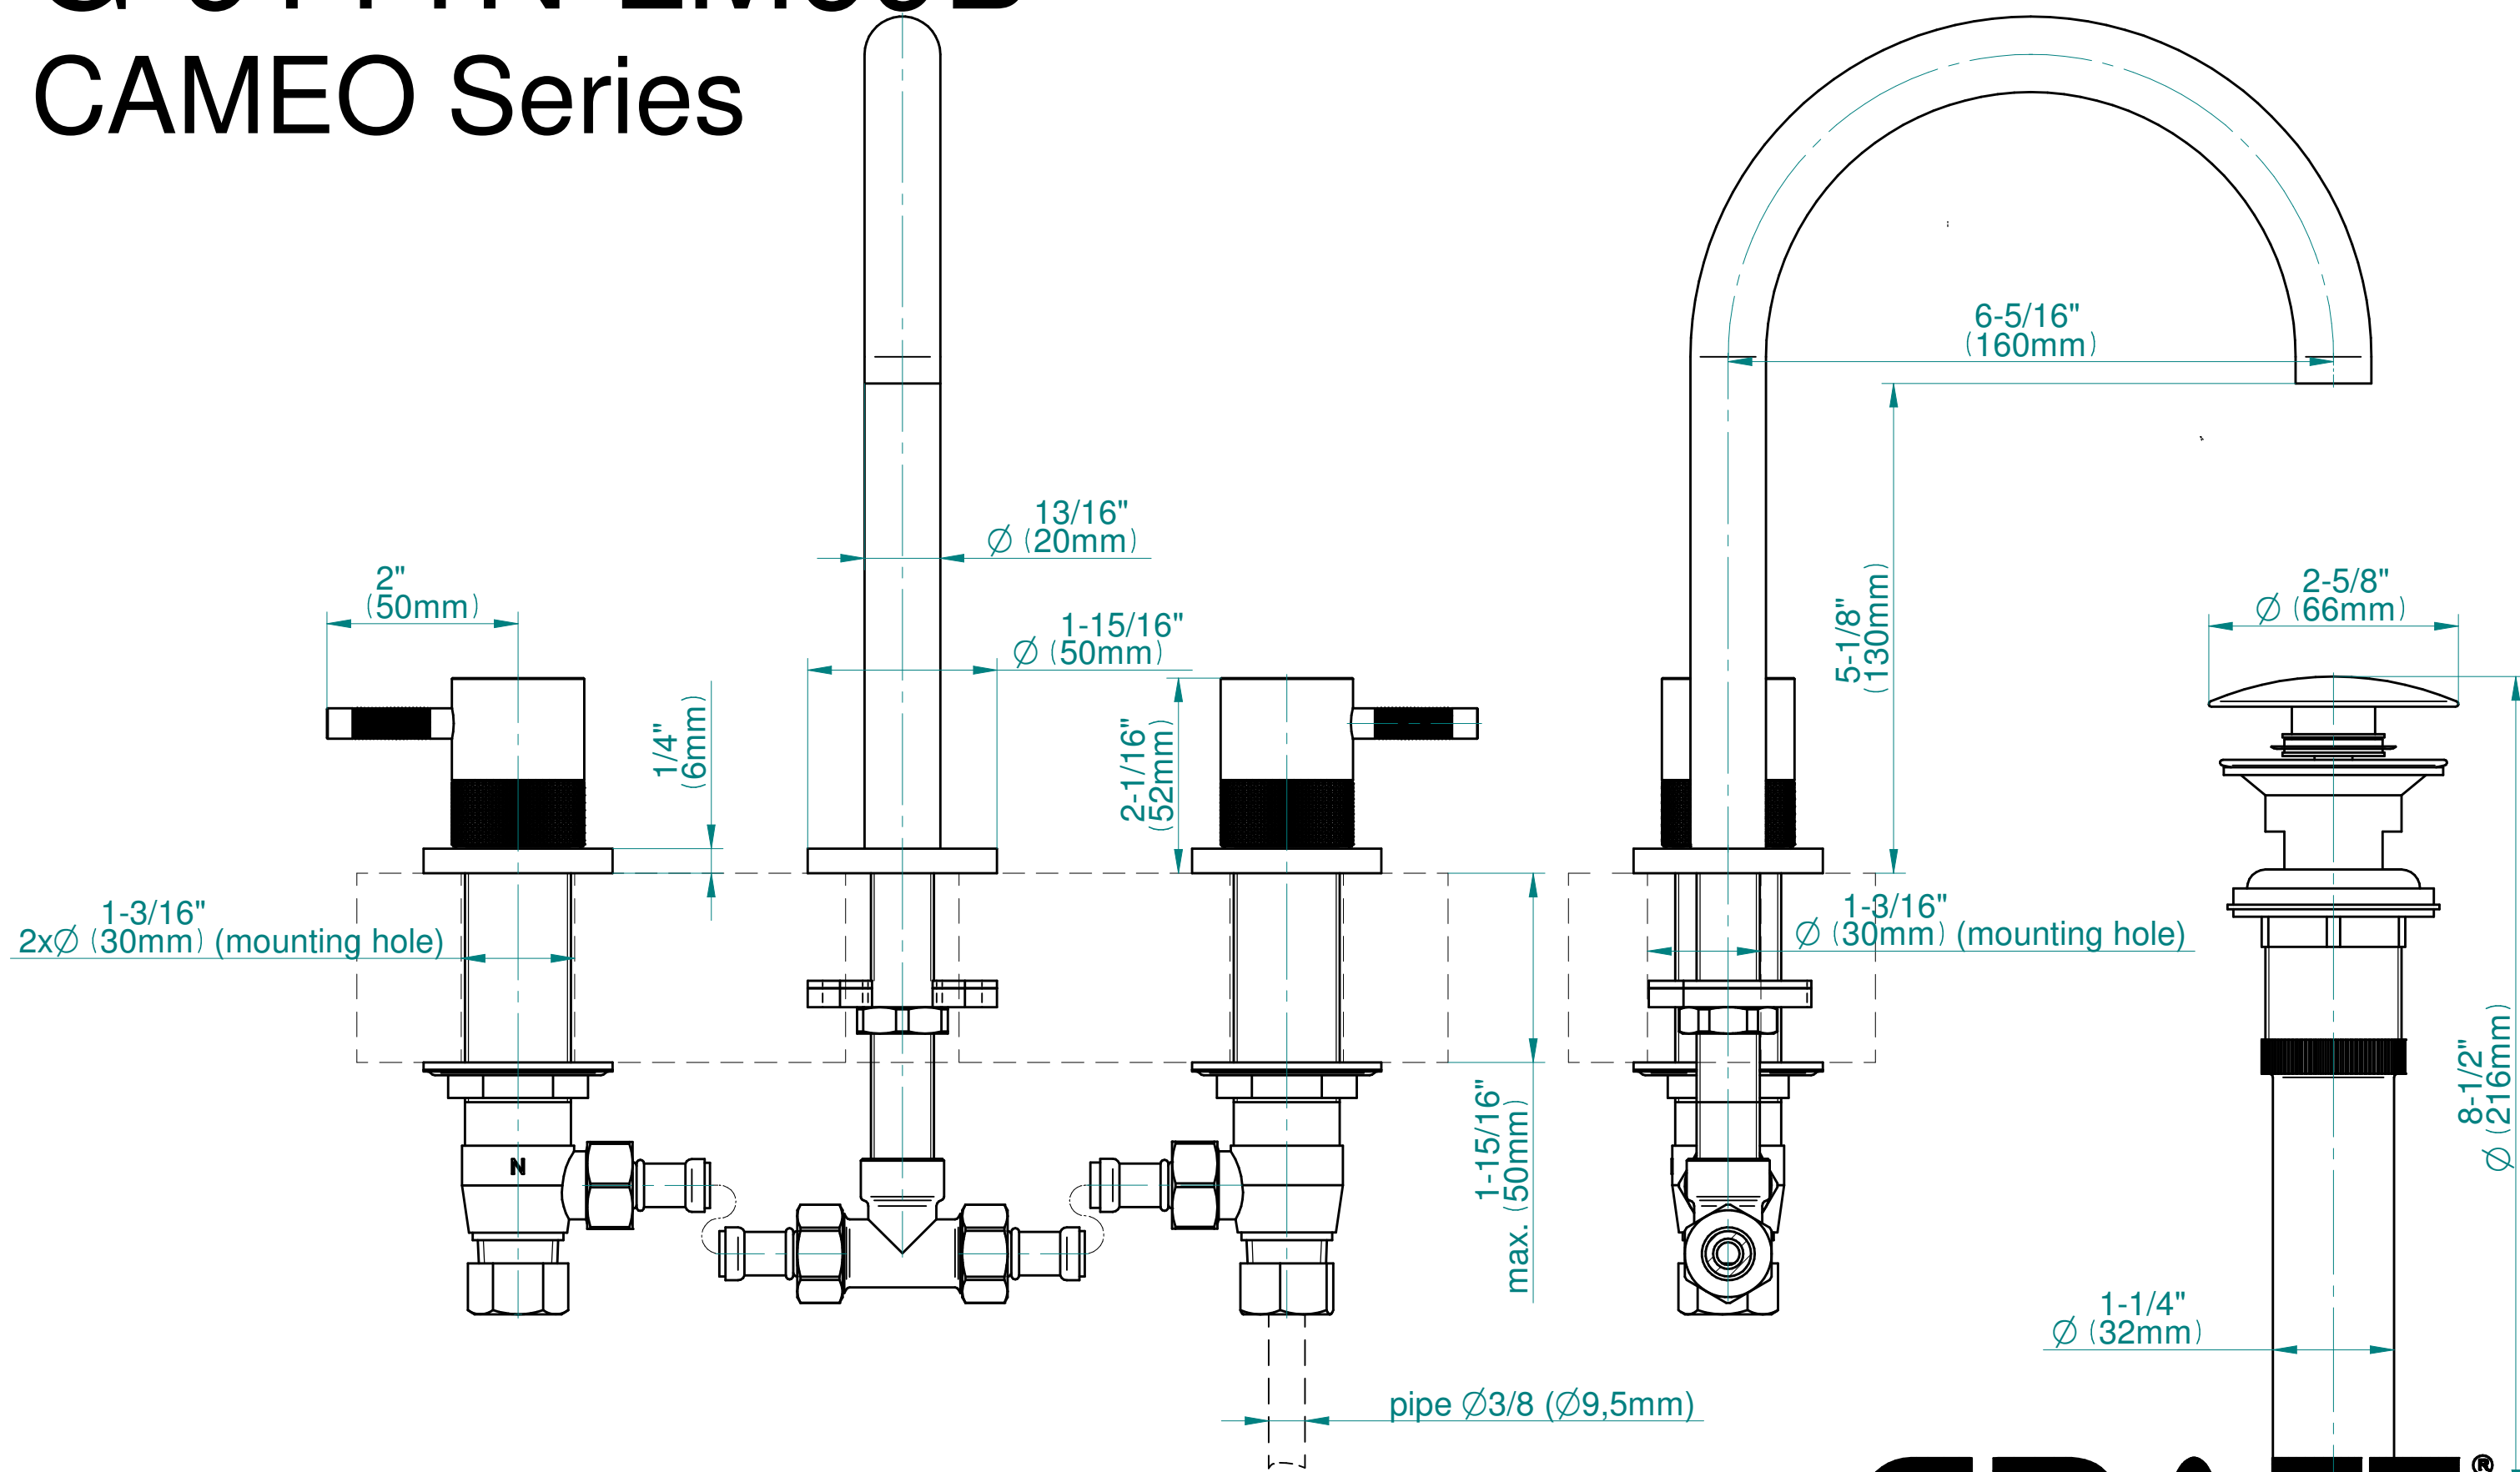

G-6111N-LM69B

CAMEO Series

GRAFF[®]
Art of Bath