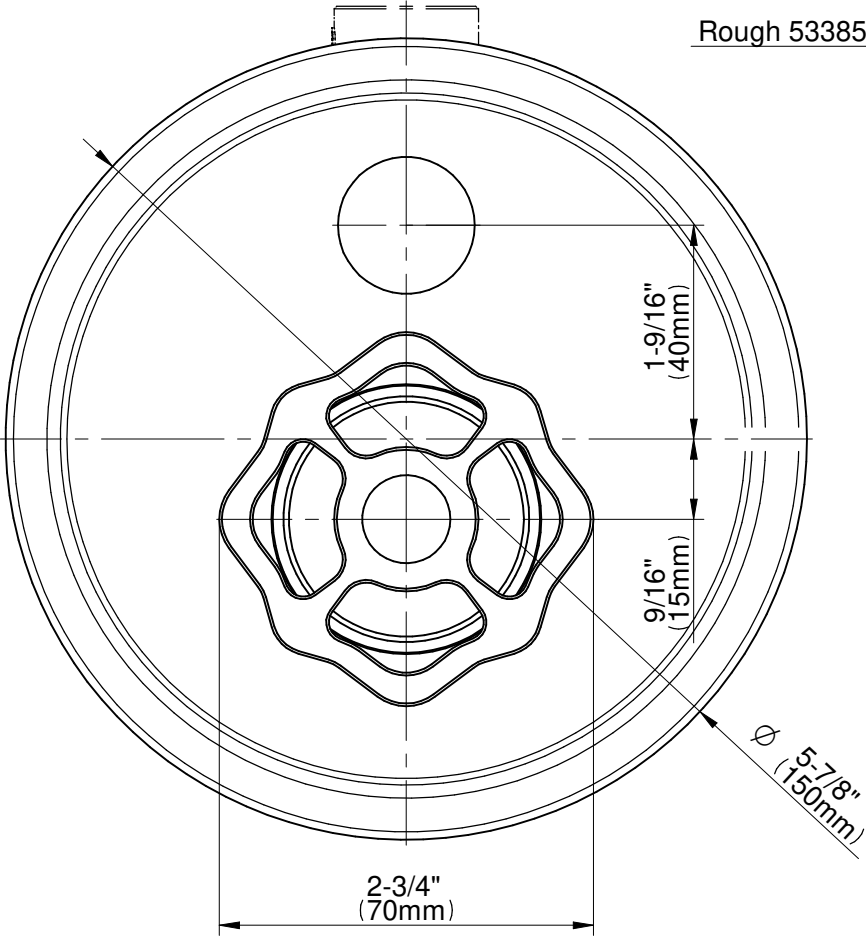

# E-7096-C18-T

## Vintage Series

Rough 5338500