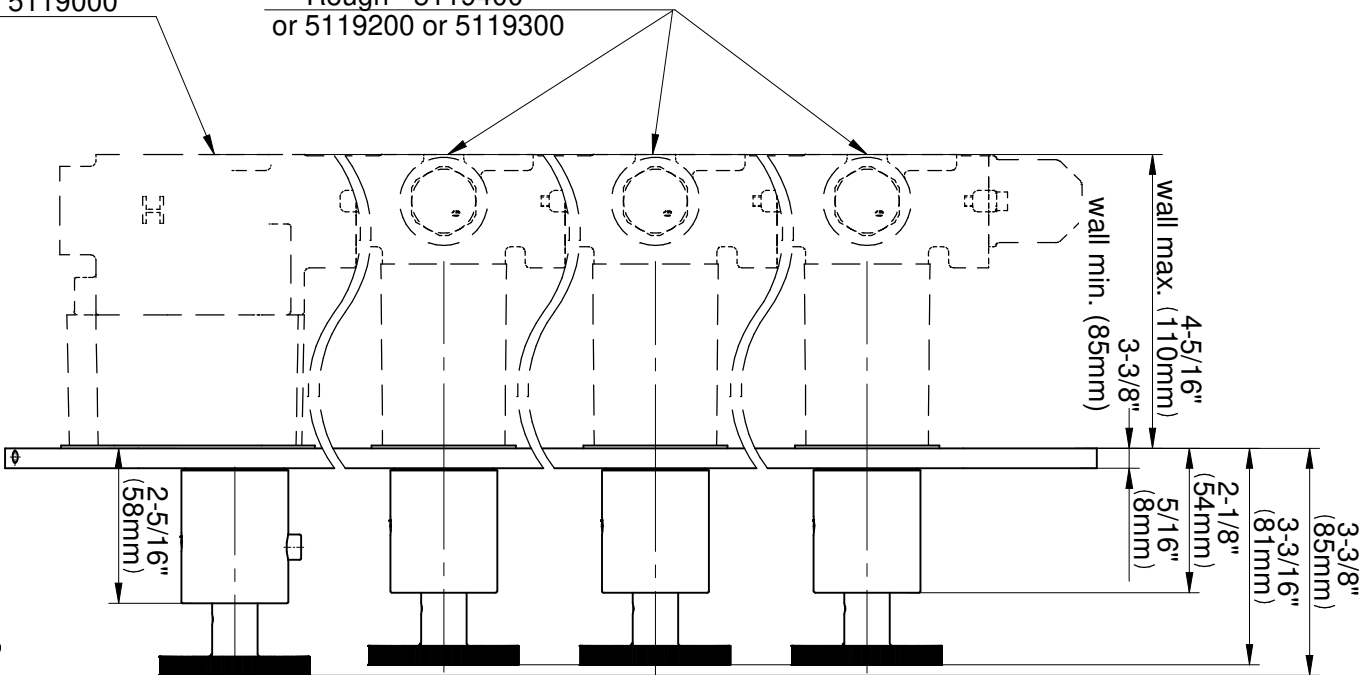

E-8058-C19E0-T

HARLEY Series

Rough - 5119000

Rough - 5119400
or 5119200 or 5119300

GRAFF
CUTTING TOOL DESIGN