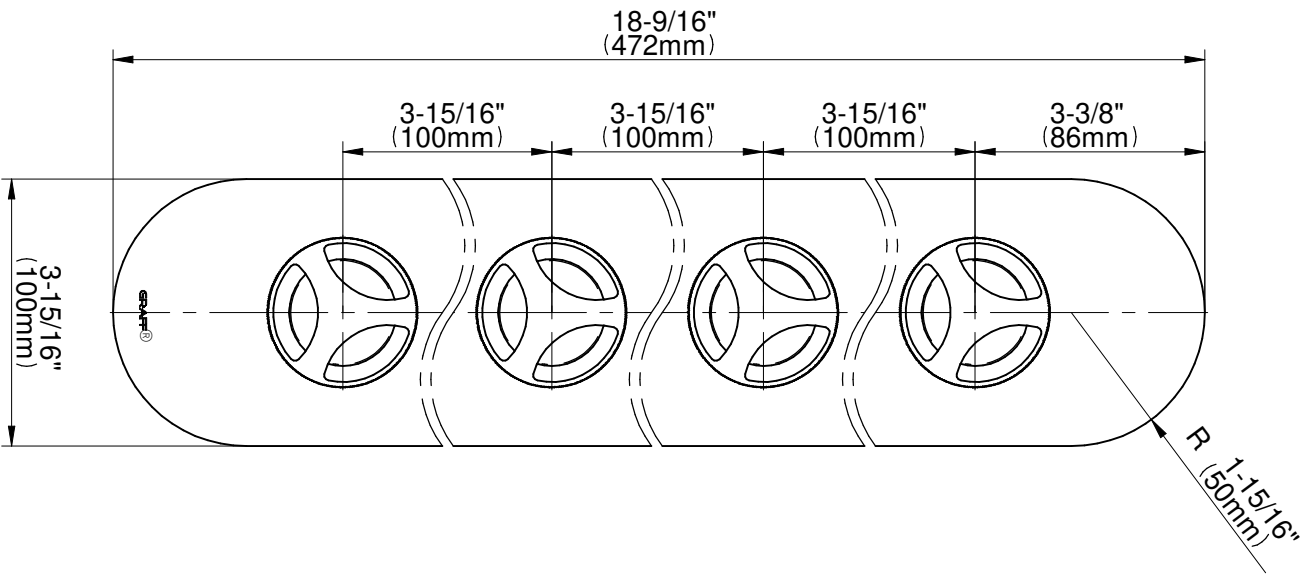

E-8058-C19E0-T

HARLEY Series

Rough - 5119000

Rough - 5119400
or 5119200 or 5119300

GRAFF
CUTTING TOOL DESIGN