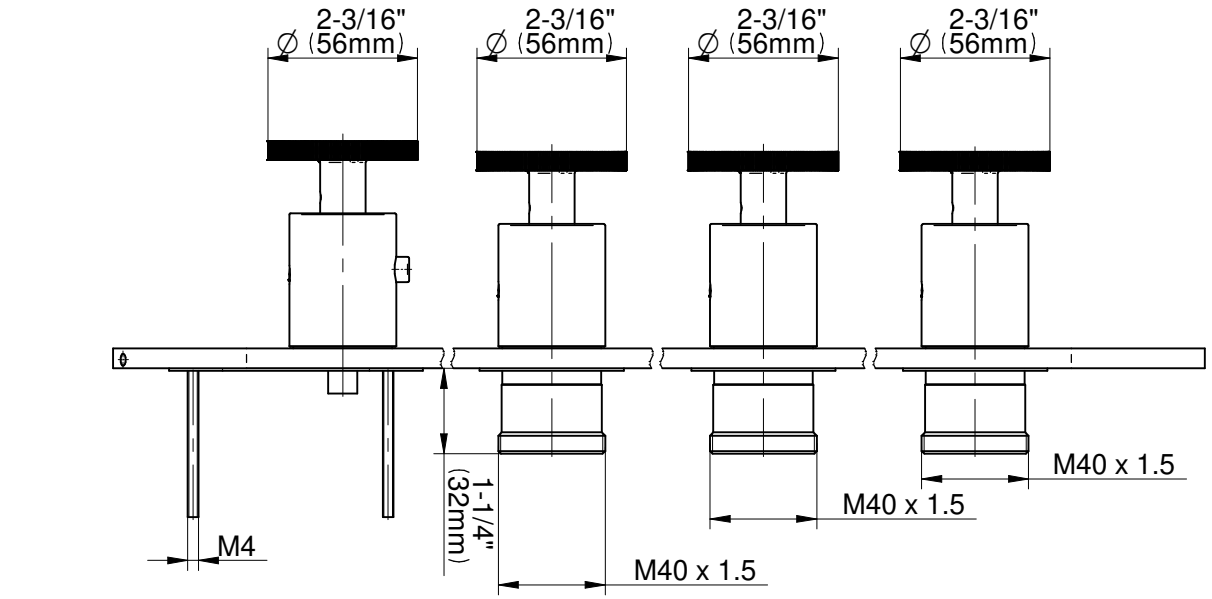

E-8058-C19E0-T

HARLEY Series

Rough - 5119000

Rough - 5119400
or 5119200 or 5119300

GRAFF
CUTTING TOOL DESIGN