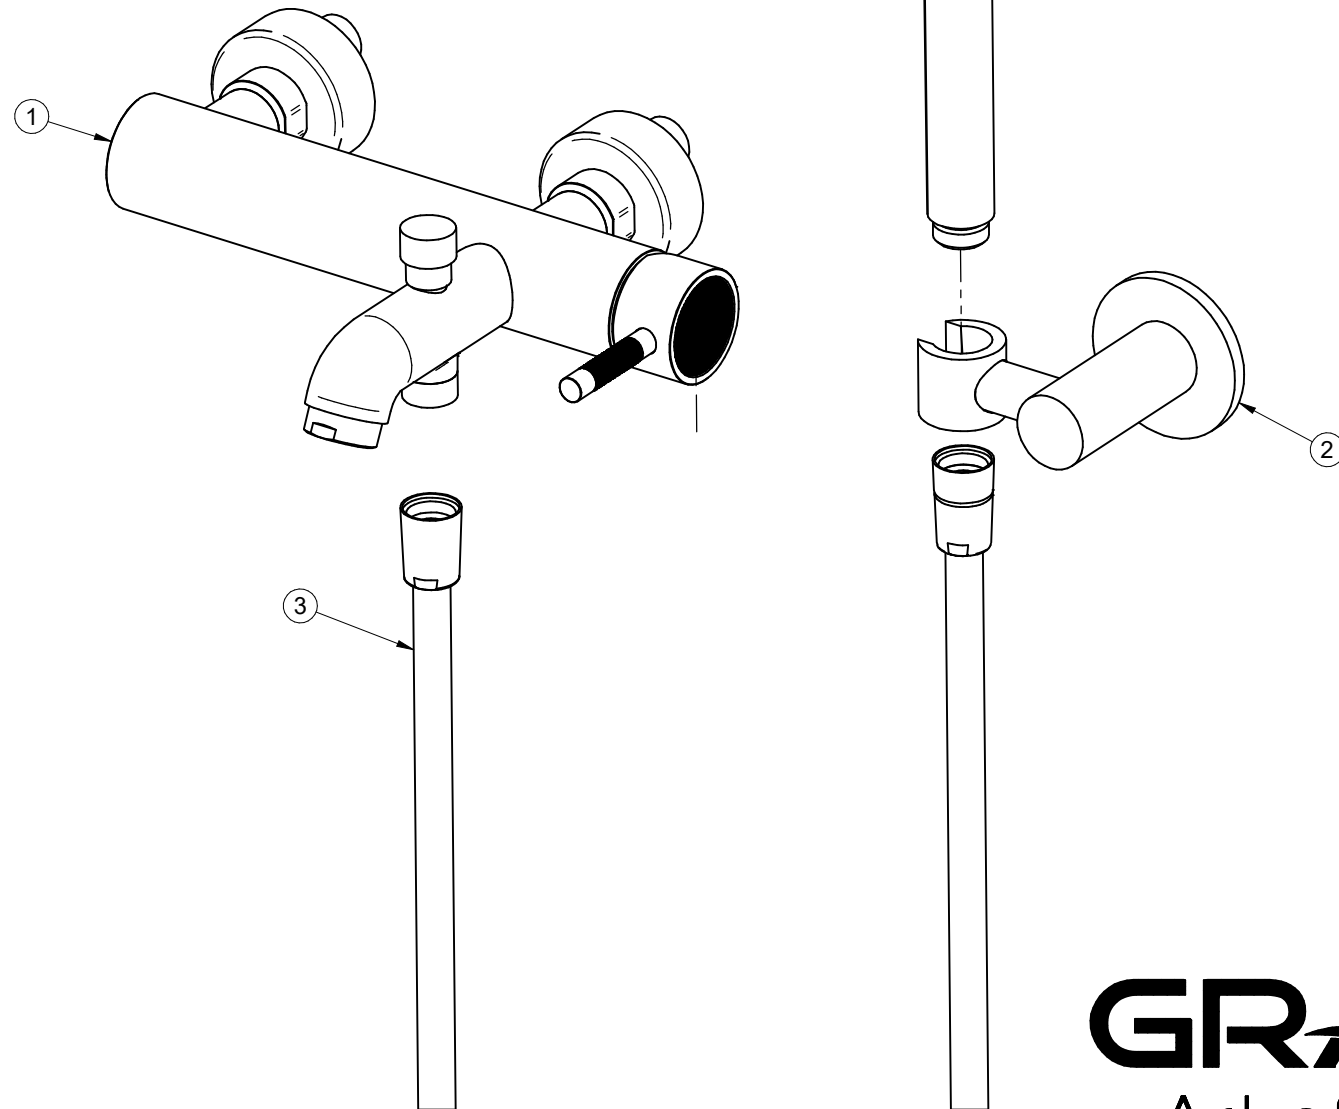

EX-11178-LM69WS-**

CAMEO Series

GRAFF[®]
Art of Bath