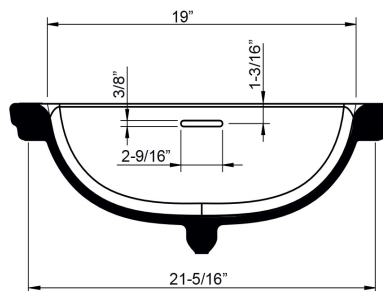

* Special order finish- call for availability
** - please specify finish
*** - please specify handle: R2MB Marble Storm Black, R2MW Marble Smoky White, R2MG Marble Forest Green, R1** Brass please specify any finish