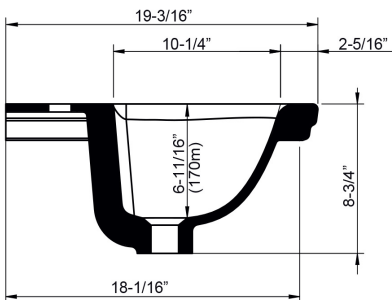

* Special order finish- call for availability
** - please specify finish
*** - please specify handle: R2MB Marble Storm Black, R2MW Marble Smoky White, R2MG Marble Forest Green, R1** Brass please specify any finish