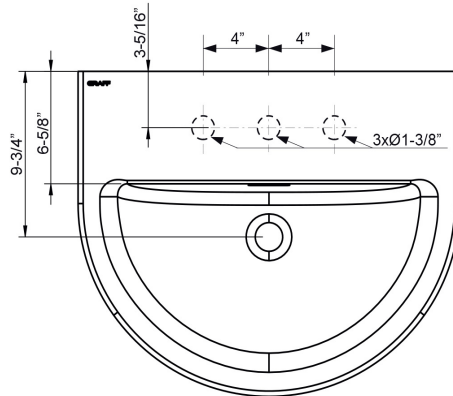

* Special order finish- call for availability
** - please specify finish
*** - please specify handle: R2MB Marble Storm Black, R2MW Marble Smoky White, R2MG Marble Forest Green, R1** Brass please specify any finish