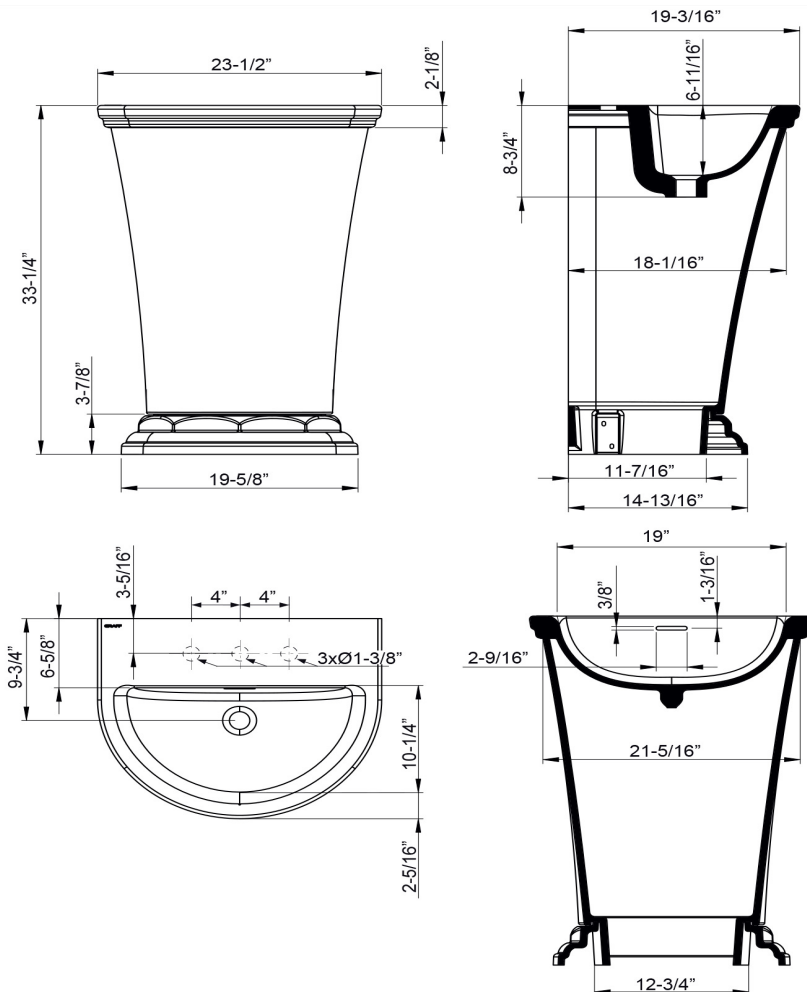

Warranty

- Limited lifetime warranty

For complete warranty information go to <https://www.graff-designs.com/en/info/faqs>