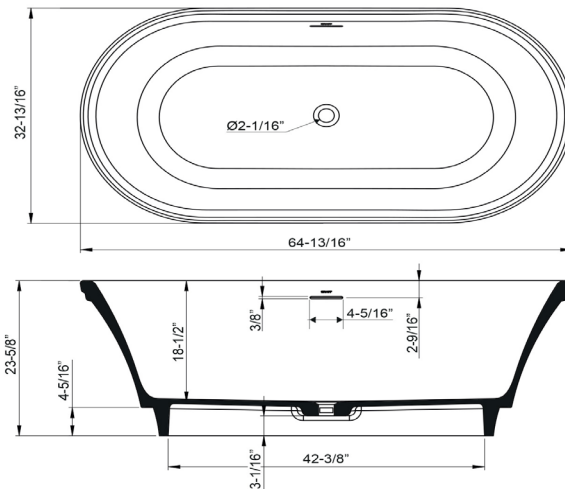

CAM64L-OF-**

Camden Collection

Camden Bathtub in Sleek-Stone®

GRAFF®

Product Features

- Constructed from Sleek-Stone® Lite
- Freestanding installation
- With integrated overflow
- No faucet hole
- Includes G-9985 pop-up drain with overflow in chosen finish
- ~294 lb
- 72 gal capacity
- Available Spring 2020

Available Finishes

- Gloss Sleek-Stone® CAM64L-OF-GL
- Matte Sleek-Stone® CAM64L-OF-MT

Warranty

- Limited lifetime warranty

For complete warranty information go to <https://www.graff-designs.com/en/info/faqs>

* Special order finish- call for availability
** - please specify finish
*** - please specify handle: R2MB Marble Storm Black, R2MW Marble Smoky White, R2MG Marble Forest Green, R1** Brass please specify any finish