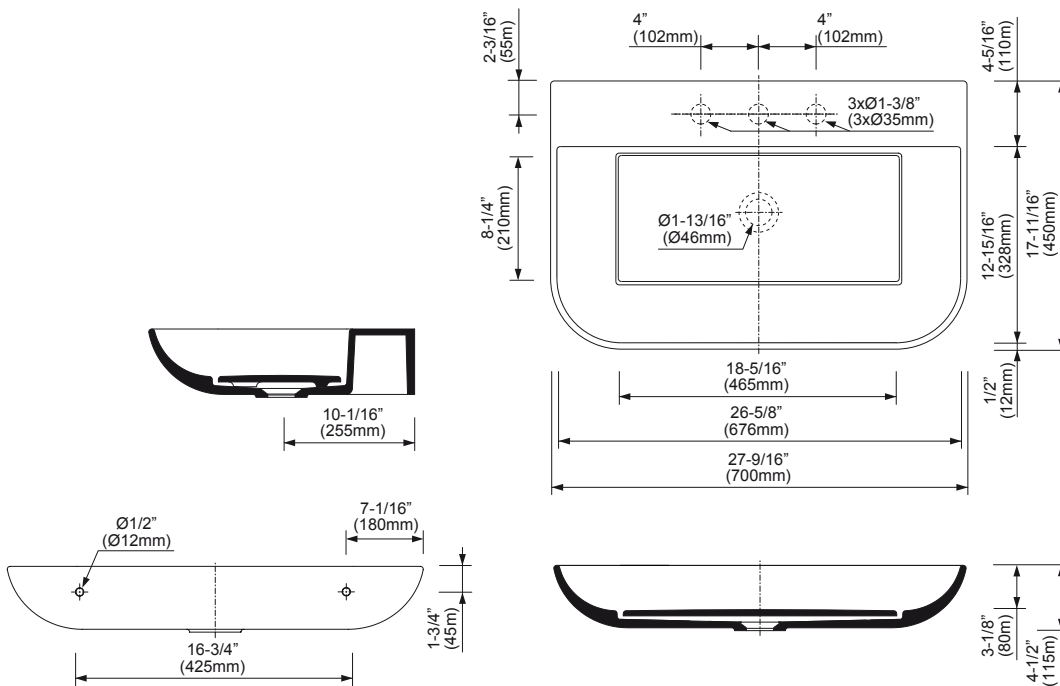

**CHARIS**  
CHA00-NO-\*\*-PC  
Sink in Sleek-Stone®

**PRODUCT FEATURES**

- Constructed from **Sleek-Stone®**, comprised of 75% natural dolomite minerals bonded with a unique resin to create a naturally durable material.
- Countertop or wall-mounted installation
- Without overflow
- One faucet hole - 1-3/8"
- Includes G-9960 grid drain without overflow in polished chrome
- Includes decorative waste cover

~39 lb

2.4 gal

G-9960-PC

CHA00-NO-GL-PC

GLOSS

CHA00-NO-MT-PC

MATTE

The measurements shown are for reference only. Products and specifications shown are subject to change without notice. Revised 10/2017