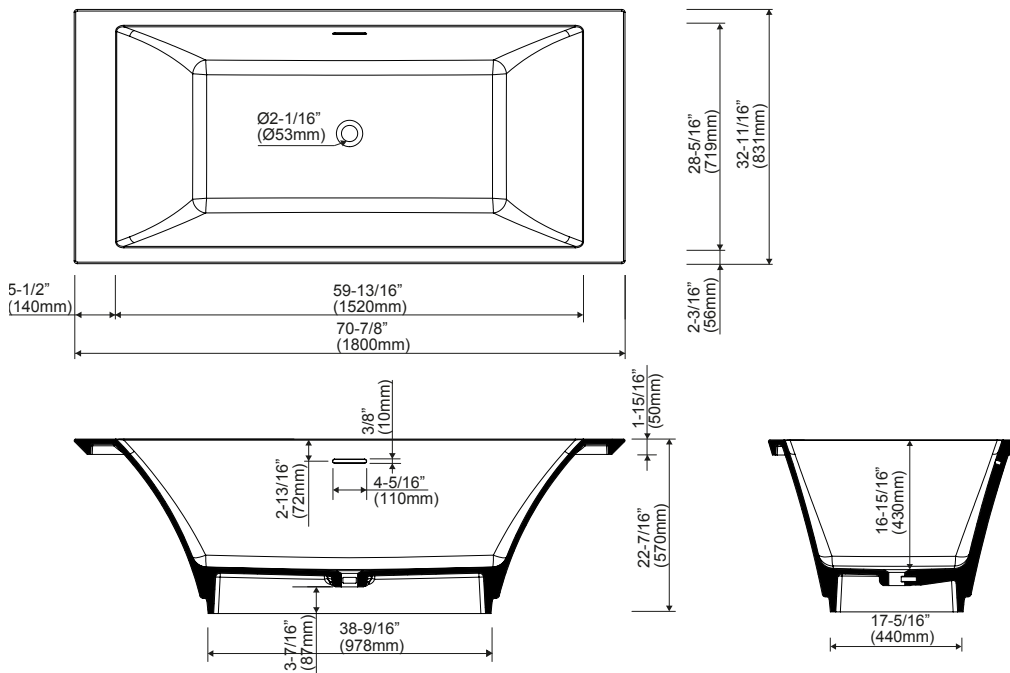

FINEZZA

FIN54-OF-**-***

Bathtub in Sleek-Stone®

PRODUCT FEATURES

- Constructed from Sleek-Stone®, comprised of 75% natural dolomite minerals bonded with a unique resin to create a naturally durable material
- Freestanding installation
- With integrated overflow
- No faucet hole
- Includes G-9985 pop-up drain with overflow in chosen finish

~379 lb

37.5 gal

G-9985-***

FIN54-OF-GL-***

GLOSS

FIN54-OF-MT-***

MATTE

Bathtub Drain Finish Options ***

PC, GL, MT

BNi, PN, UB*

SN, OB

BK*, AU*, BAU*

The measurements shown are for reference only. Products and specifications shown are subject to change without notice. Revised 10/2017

www.graff-designs.com | phone: 800-954-4723