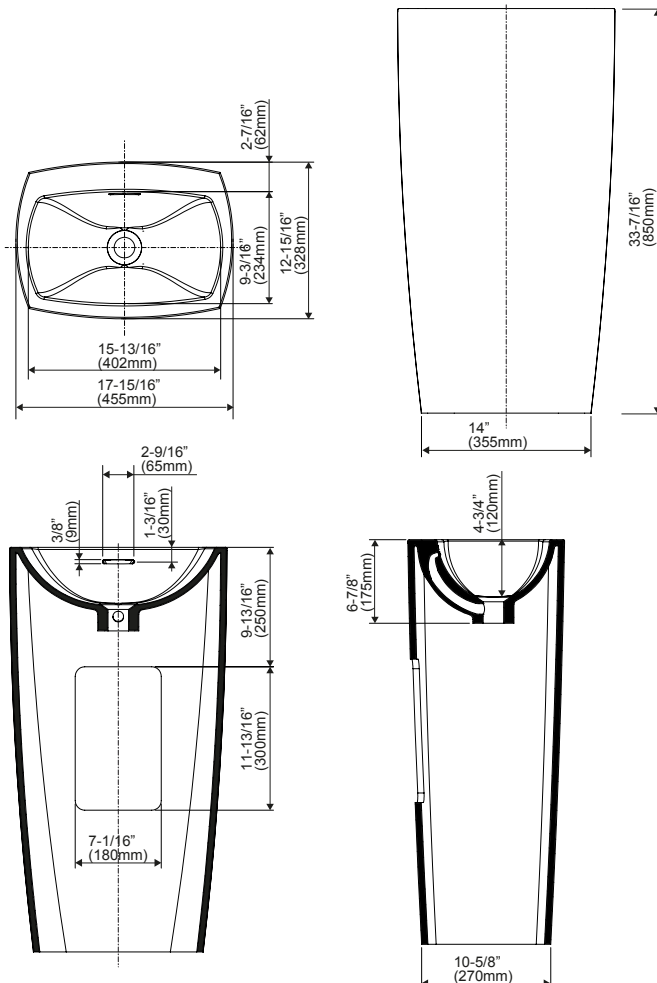

PRODUCT FEATURES

- Constructed from **Sleek-Stone®**, comprised of 75% natural dolomite minerals bonded with a unique resin to create a naturally durable material
- Freestanding installation
- With integrated overflow
- No faucet holes; requires wall-mount or vessel faucet
- Drain assembly not included
- Includes rear access area for faucet and drain installation

~83 lb

1 gal

TEP15-OF-GL	GLOSS
TEP15-OF-MT	MATTE